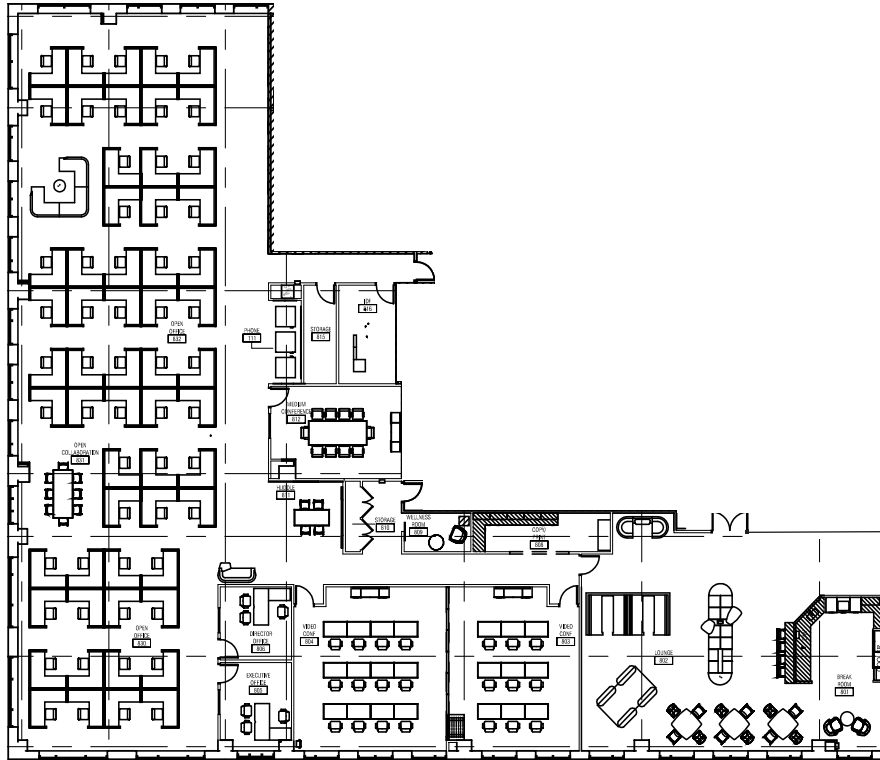

# TWO HARBOUR PLACE

302 KNIGHTS RUN AVENUE

TAMPA, FL 33602

Suite 810  
12,752 SF