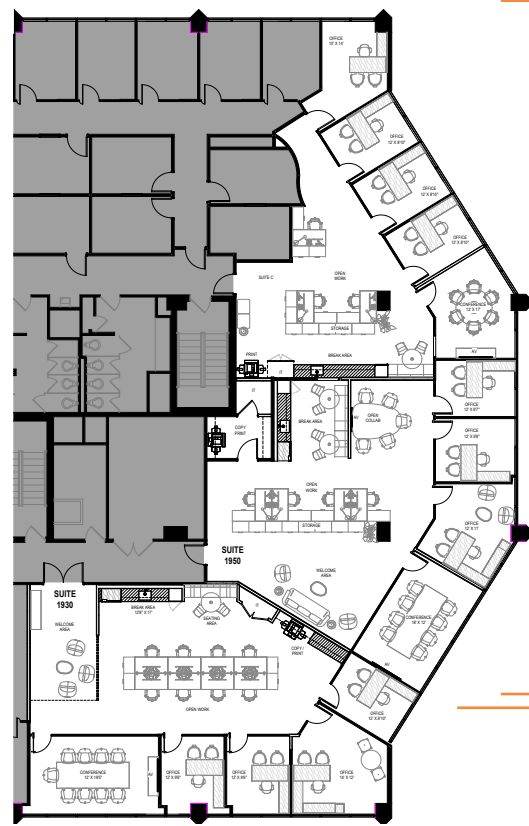

# BRICKELL CITY TOWER

**80 SW 8TH ST  
MIAMI FL 33130**

## 19TH FLOOR

**SUITE 1970**  
1,786 RSF

**SUITE 1950**  
2,265 RSF

**SUITE 1930**  
2,268 RSF

**BANYAN STREET**  
REAL ESTATE FUNDS