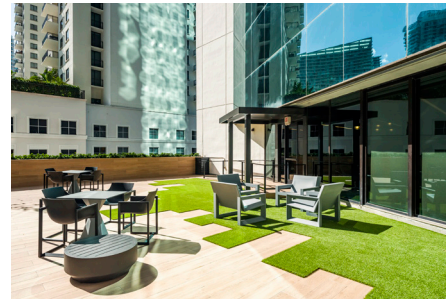

BANYAN STREET
REAL ESTATE FUNDS

LEASING CONTACTS

Cameron Tallon
+1 407 284 7455
cameron.tallon@cbre.com

Eric Groffman
+1 786 390 7497
eric.groffman@cbre.com

Randy Carballo
+1 305 299 9163
randy.carballo@cbre.com

©2023 CBRE, Inc. All rights reserved. This information has been obtained from sources believed reliable, but has not been verified for accuracy or completeness. You should conduct a careful, independent investigation of the property and verify all information. Any reliance on this information is solely at your own risk. CBRE and the CBRE logo are service marks of CBRE, Inc. All other marks displayed on this document are the property of their respective owners, and the use of such logos does not imply any affiliation with or endorsement of CBRE. Photos herein are the property of their respective owners. Use of these images without the express written consent of the owner is prohibited.