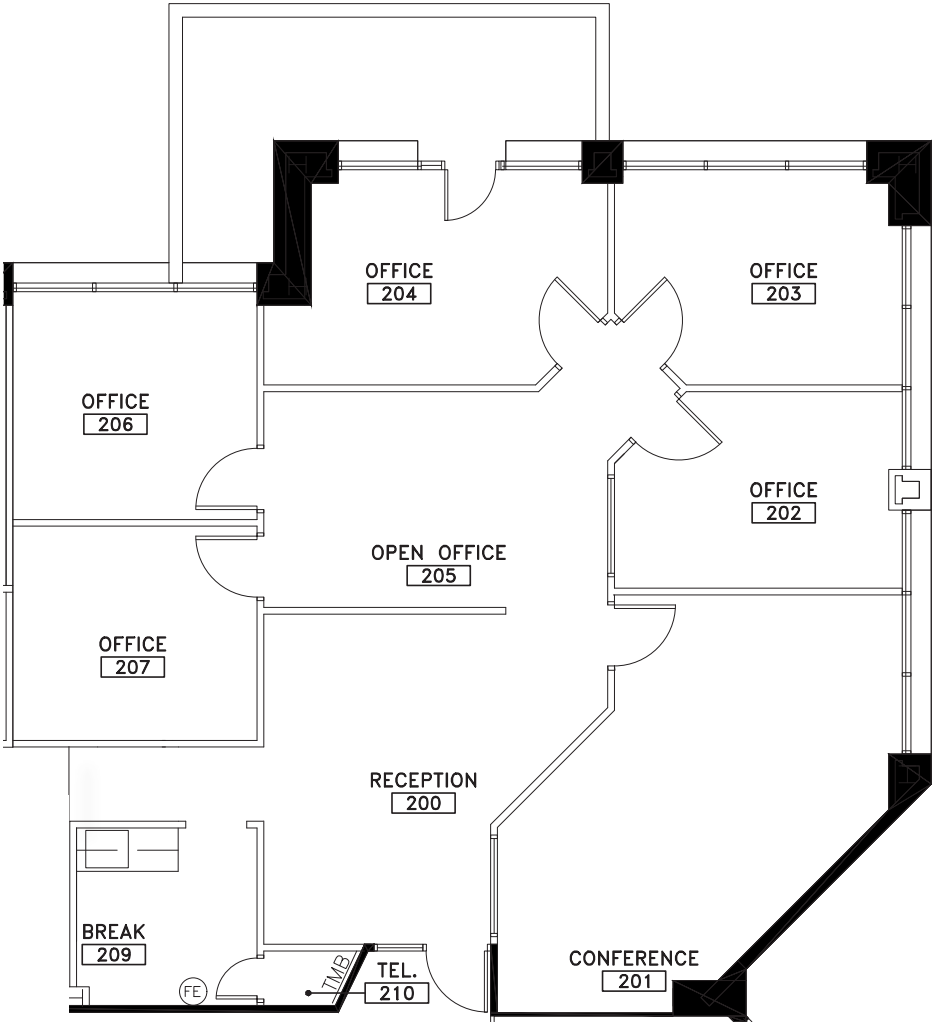

FOR LEASE

340 E PALM LANE
PHOENIX, AZ 85004

SUITE: A250 ±2,327 SF

FOR LEASE

340 E PALM LANE
PHOENIX, AZ 85004

SUITE: A250 ±2,327 SF