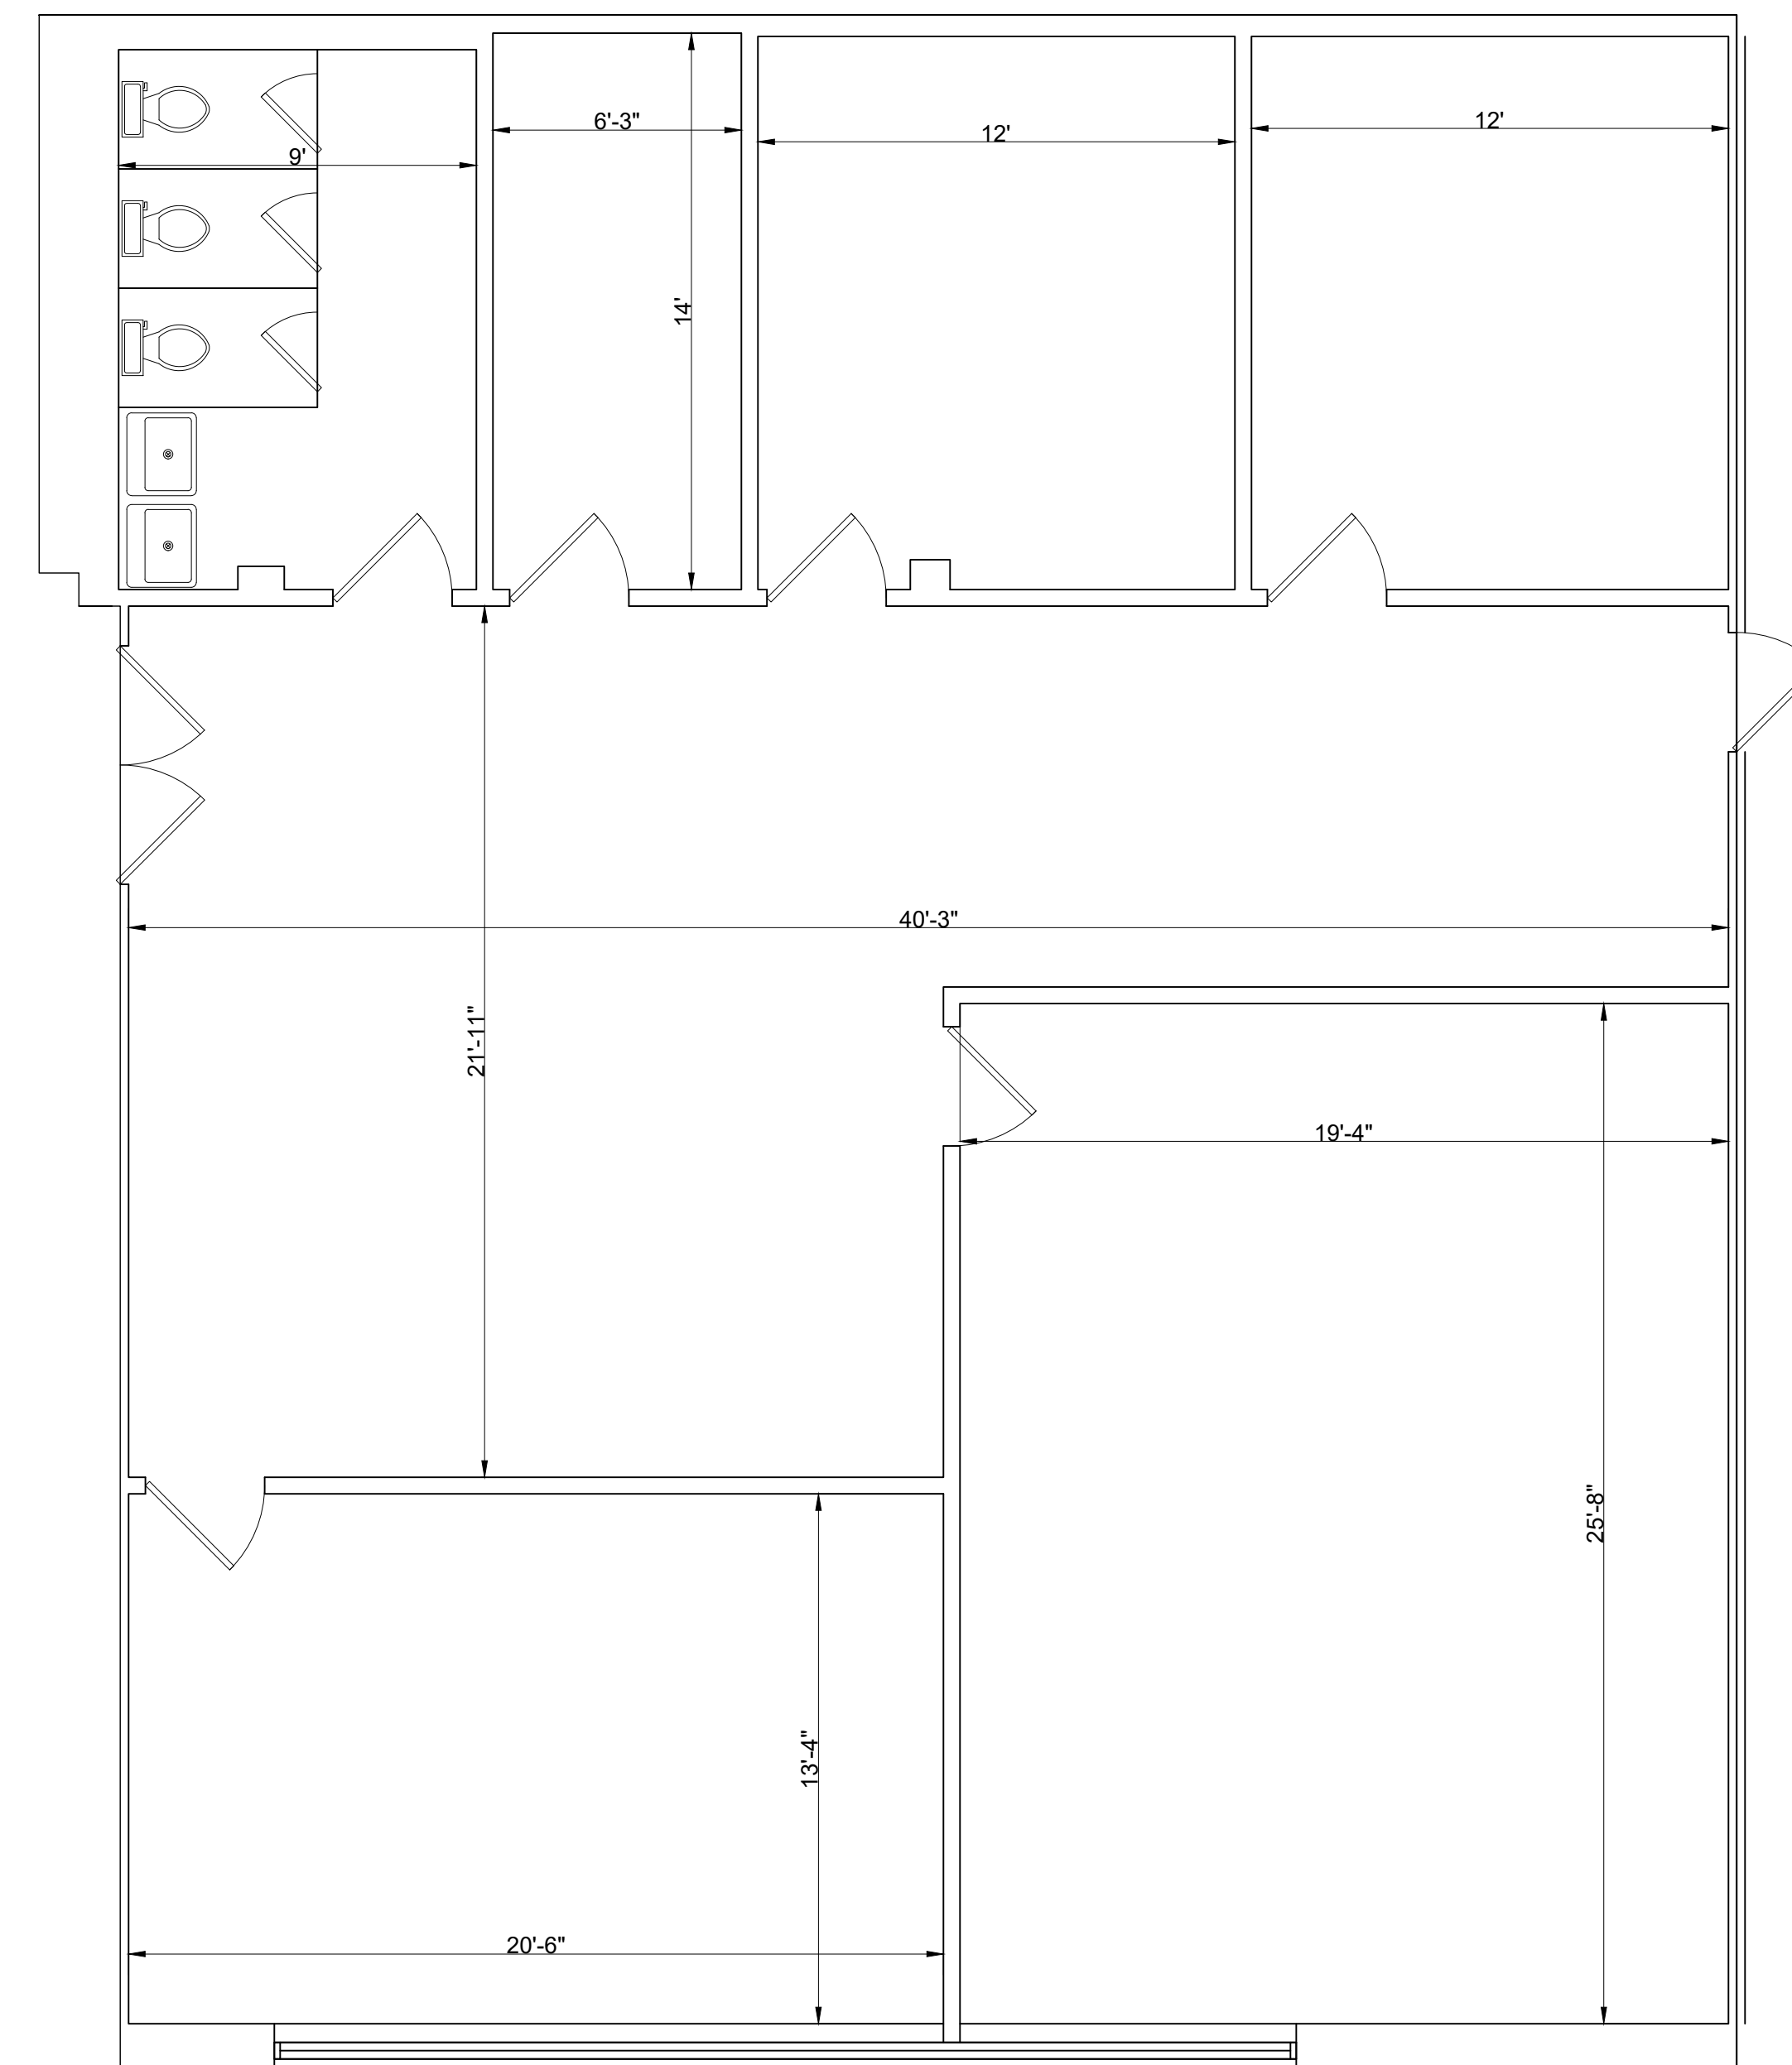

Floor plan

As-built
Floor Plans

A - 002.16

Area

Scale 1/4":1'

Date 7/6/2025

Drawn By M.O.

Notes

Suite #700

S=2137 sq.ft.