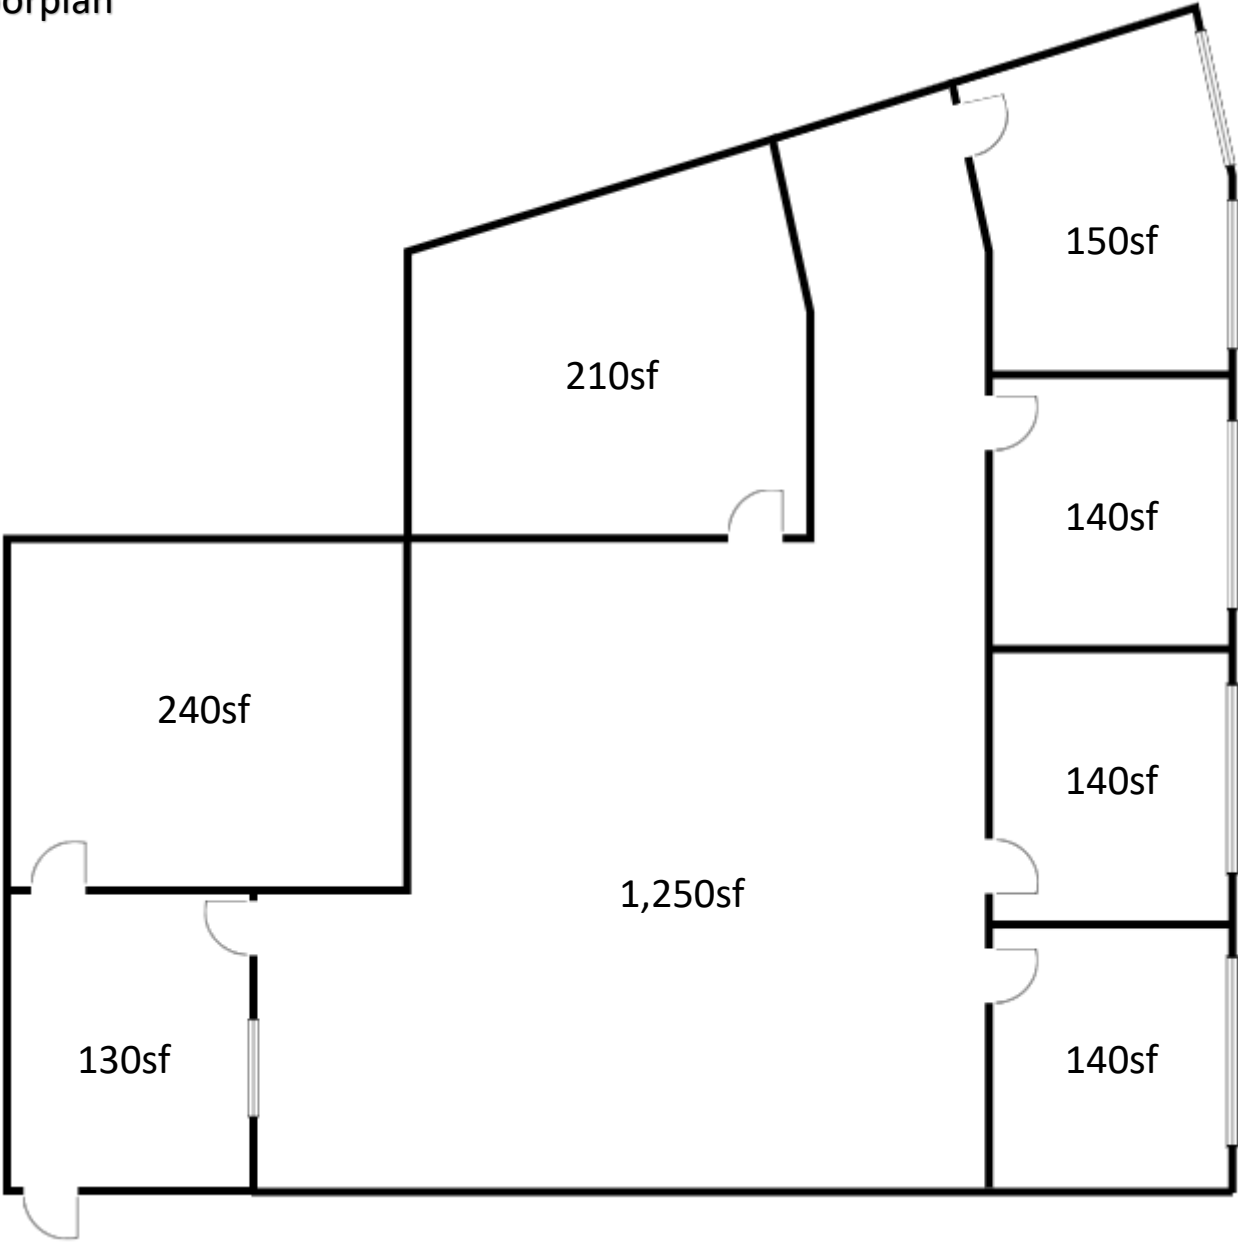

Suite 309 Floorplan
2,400SF

All square footages are approximates and total square footage may vary