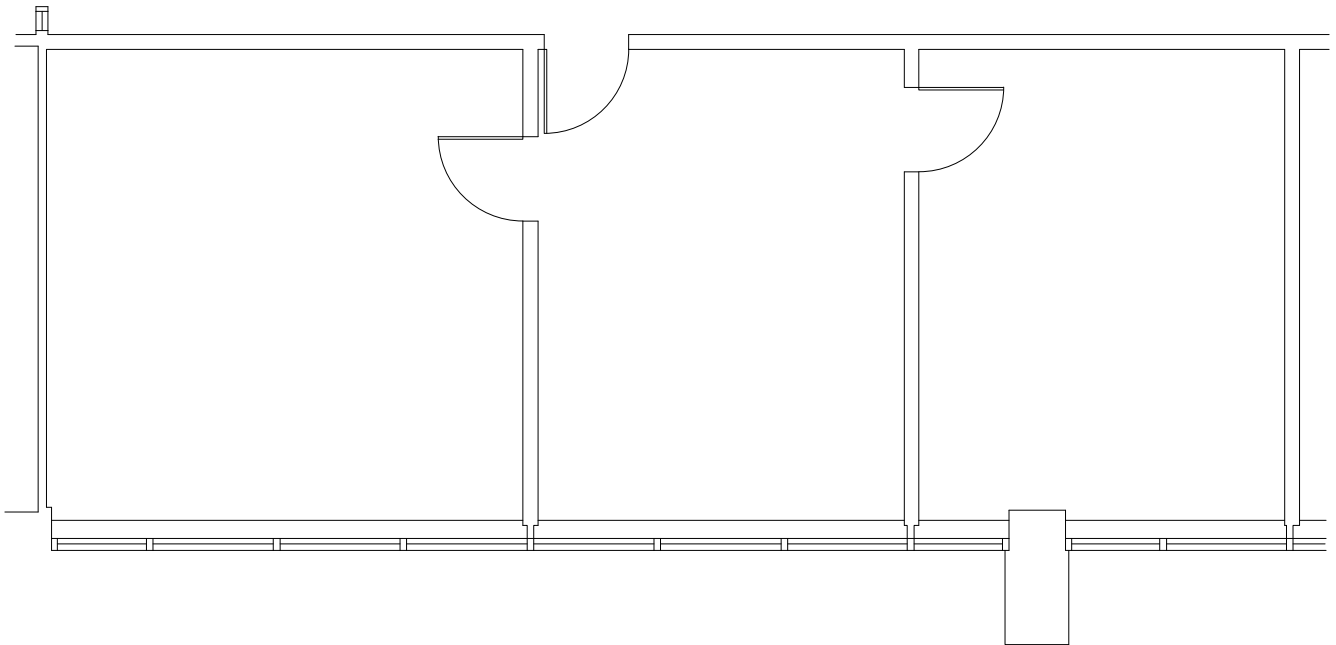

205 S HOOVER BLVD

Suite 407 - 703 square feet

205 S HOOVER BLVD · TAMPA, FL · 33609

The above floor plan is not to scale. The available space shown is believed to be correct but is subject to change.

For additional information, contact: