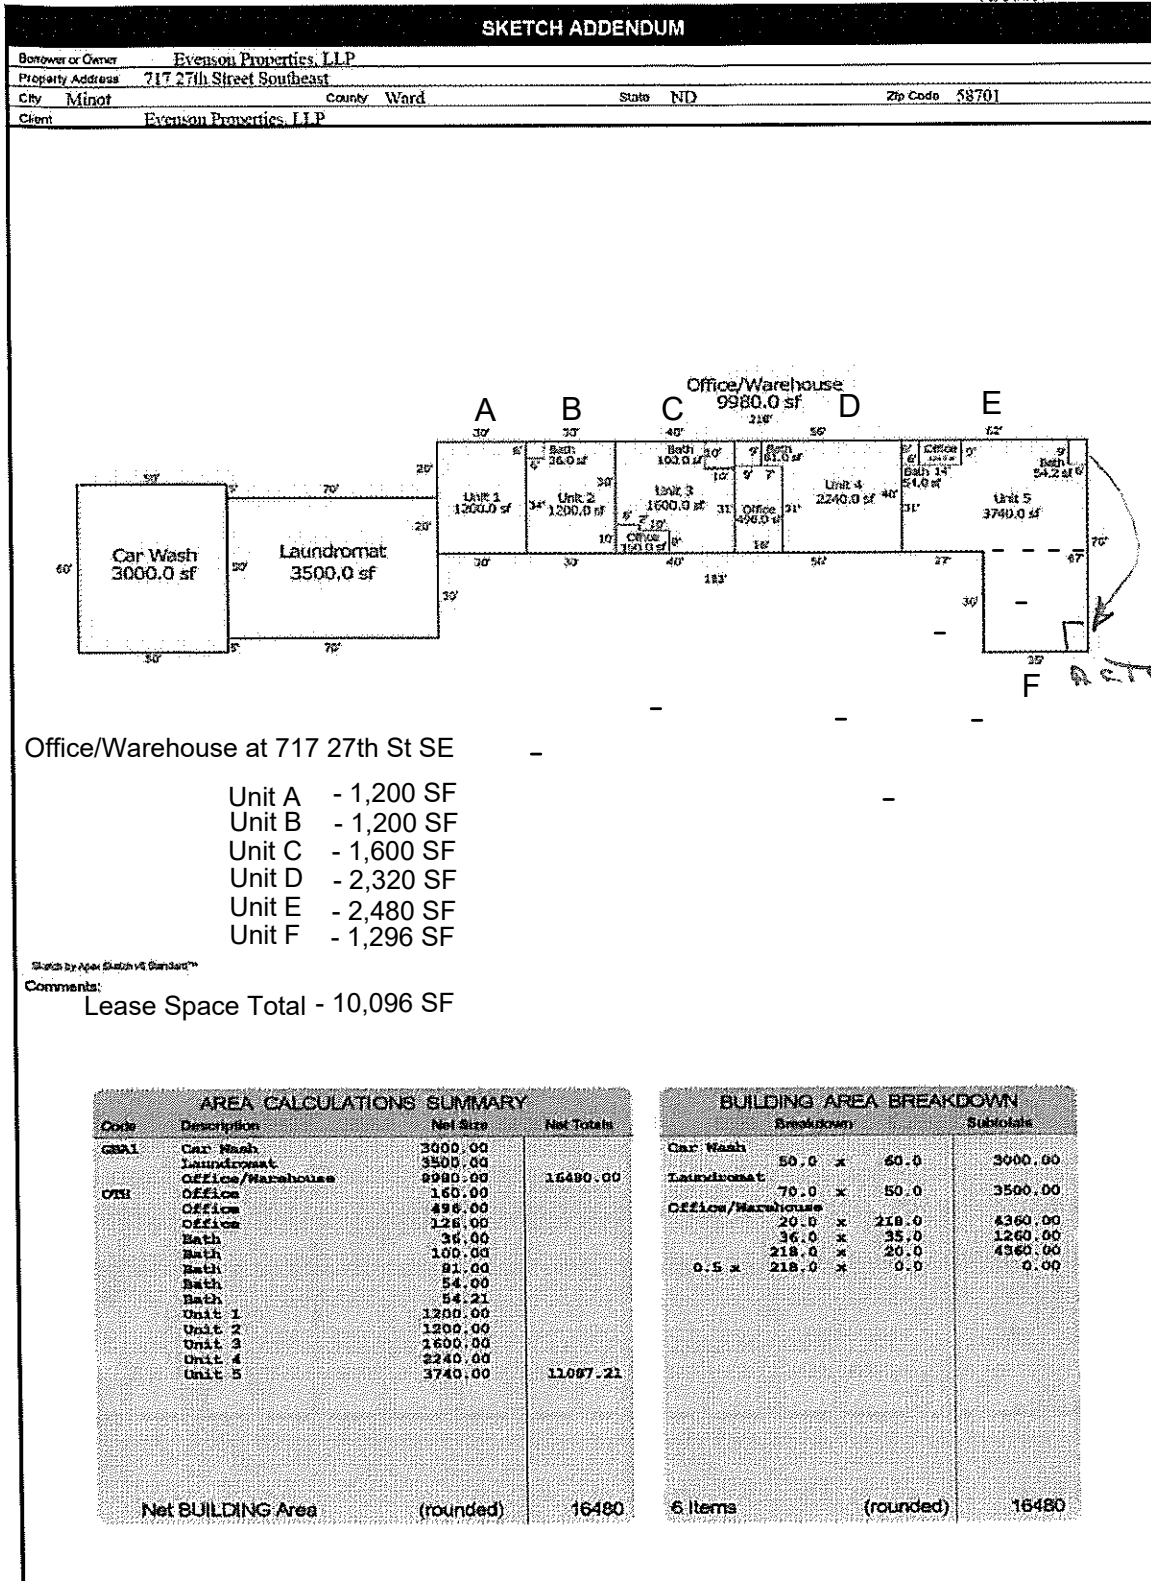

Sketch

File No. APP3017

WEBER APPRAISAL SERVICES, INC.