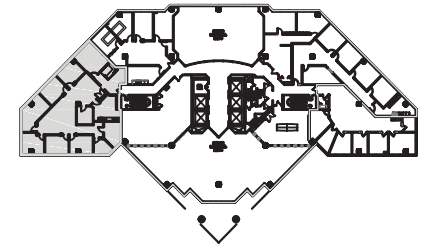

KEY PLAN

For leasing information, please contact:

Brian Wasserman
brian.wasserman@cbre.com
952.924.4681

Jim Freytag
jim.freytag@cbre.com
952.924.4616