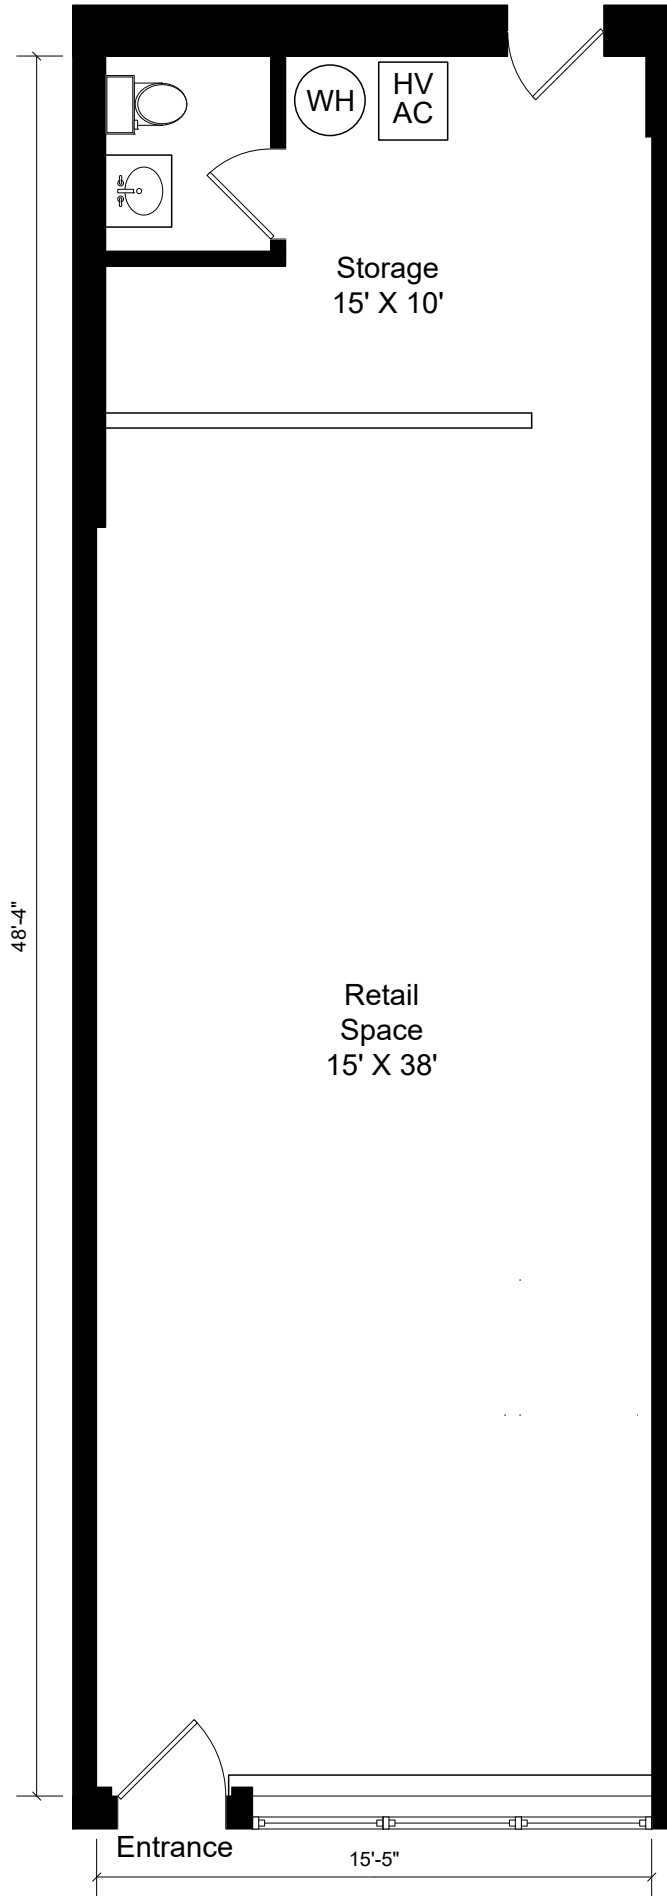

1706 WEST LAWRENCE AVENUE

Copyright © 2024. www.bestfloorplans.com – Floor plans are approximate and for marketing purposes only

APPROXIMATELY 815 SQUARE FEET