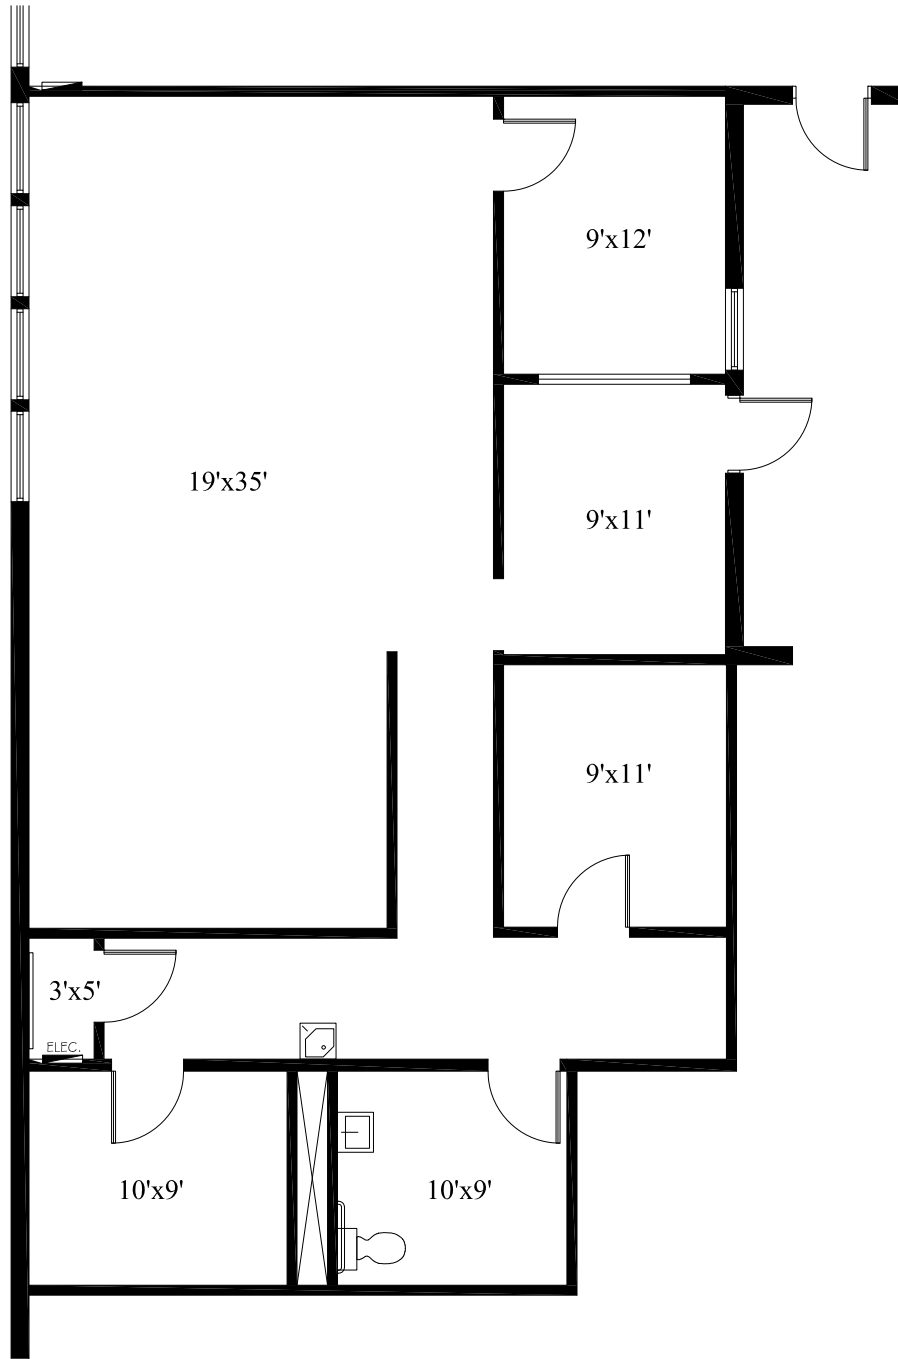

5510 ABRAMS CENTER

5510 Abrams Road, Dallas, Texas

SUITE 119
1,402 SF

1ST FLOOR

Scale: 1/8"=1'-0"

All dimensions and square footages are approximate.

July 25, 2022