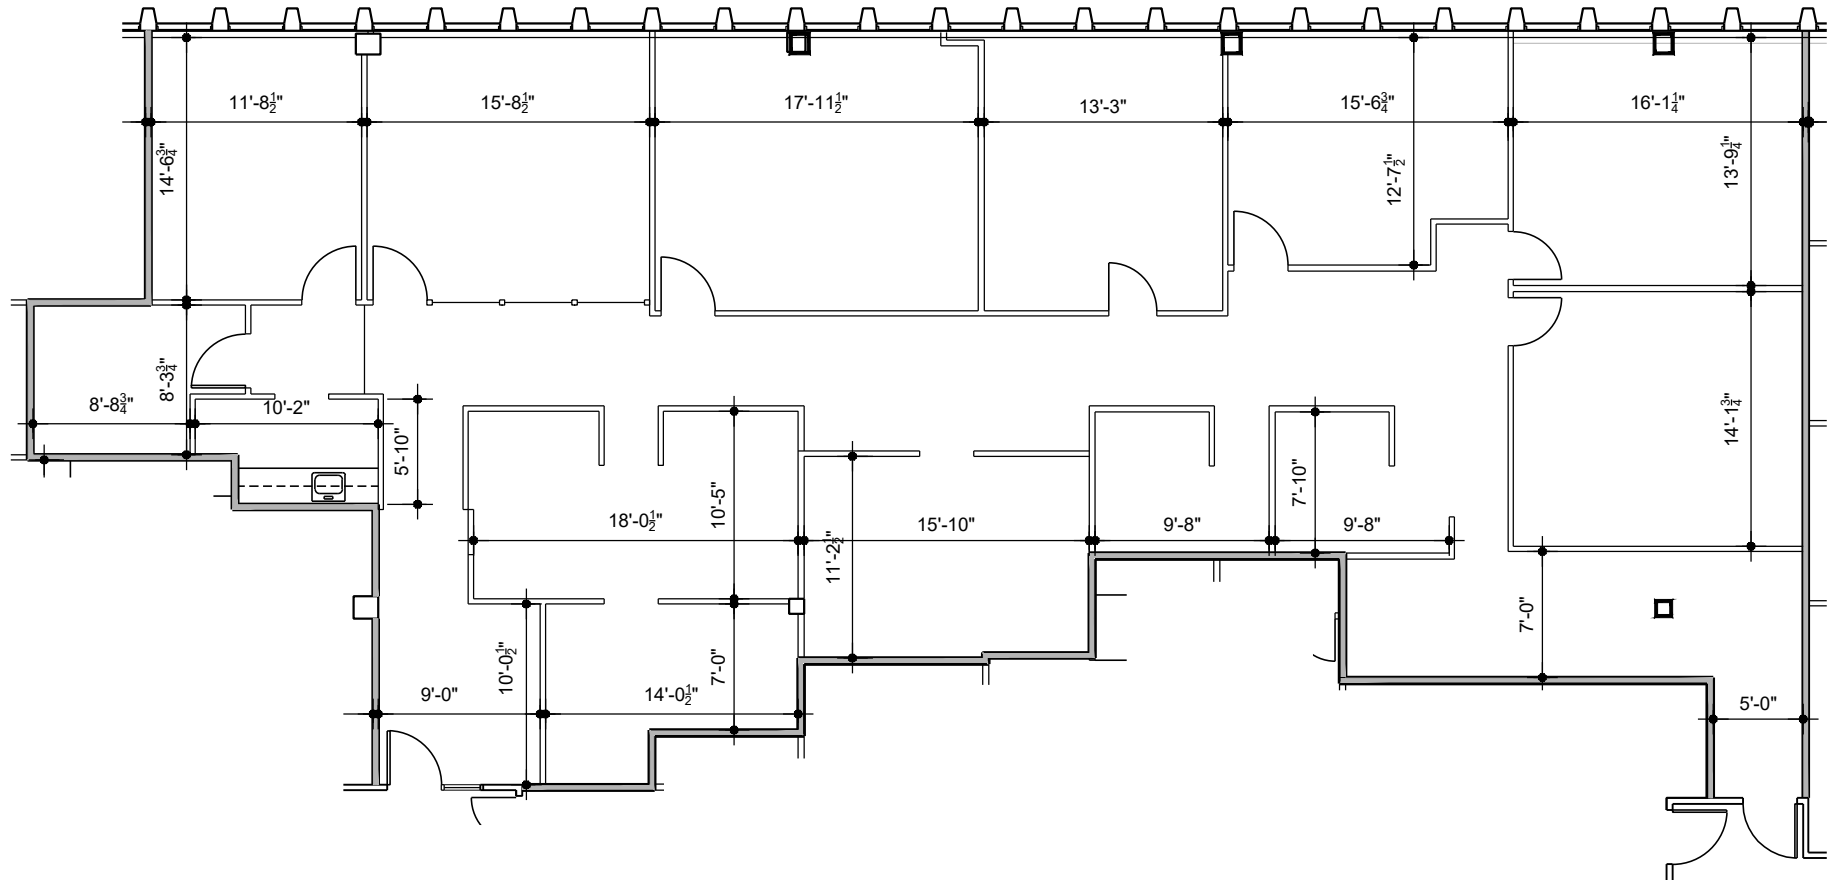

BINGHAM OFFICE PARK

30400 TELEGRAPH BINGHAM FARMS, MI 48025

30100 TELEGRAPH ROAD
SUITE 366
BINGHAM FARMS, MI 48025
(248) 763-3459

NORTH

SUITE 440

8.30.18 SCALE: 3/32" = 1'-0"

3,284 U.S.F.
3,612 R.S.F.