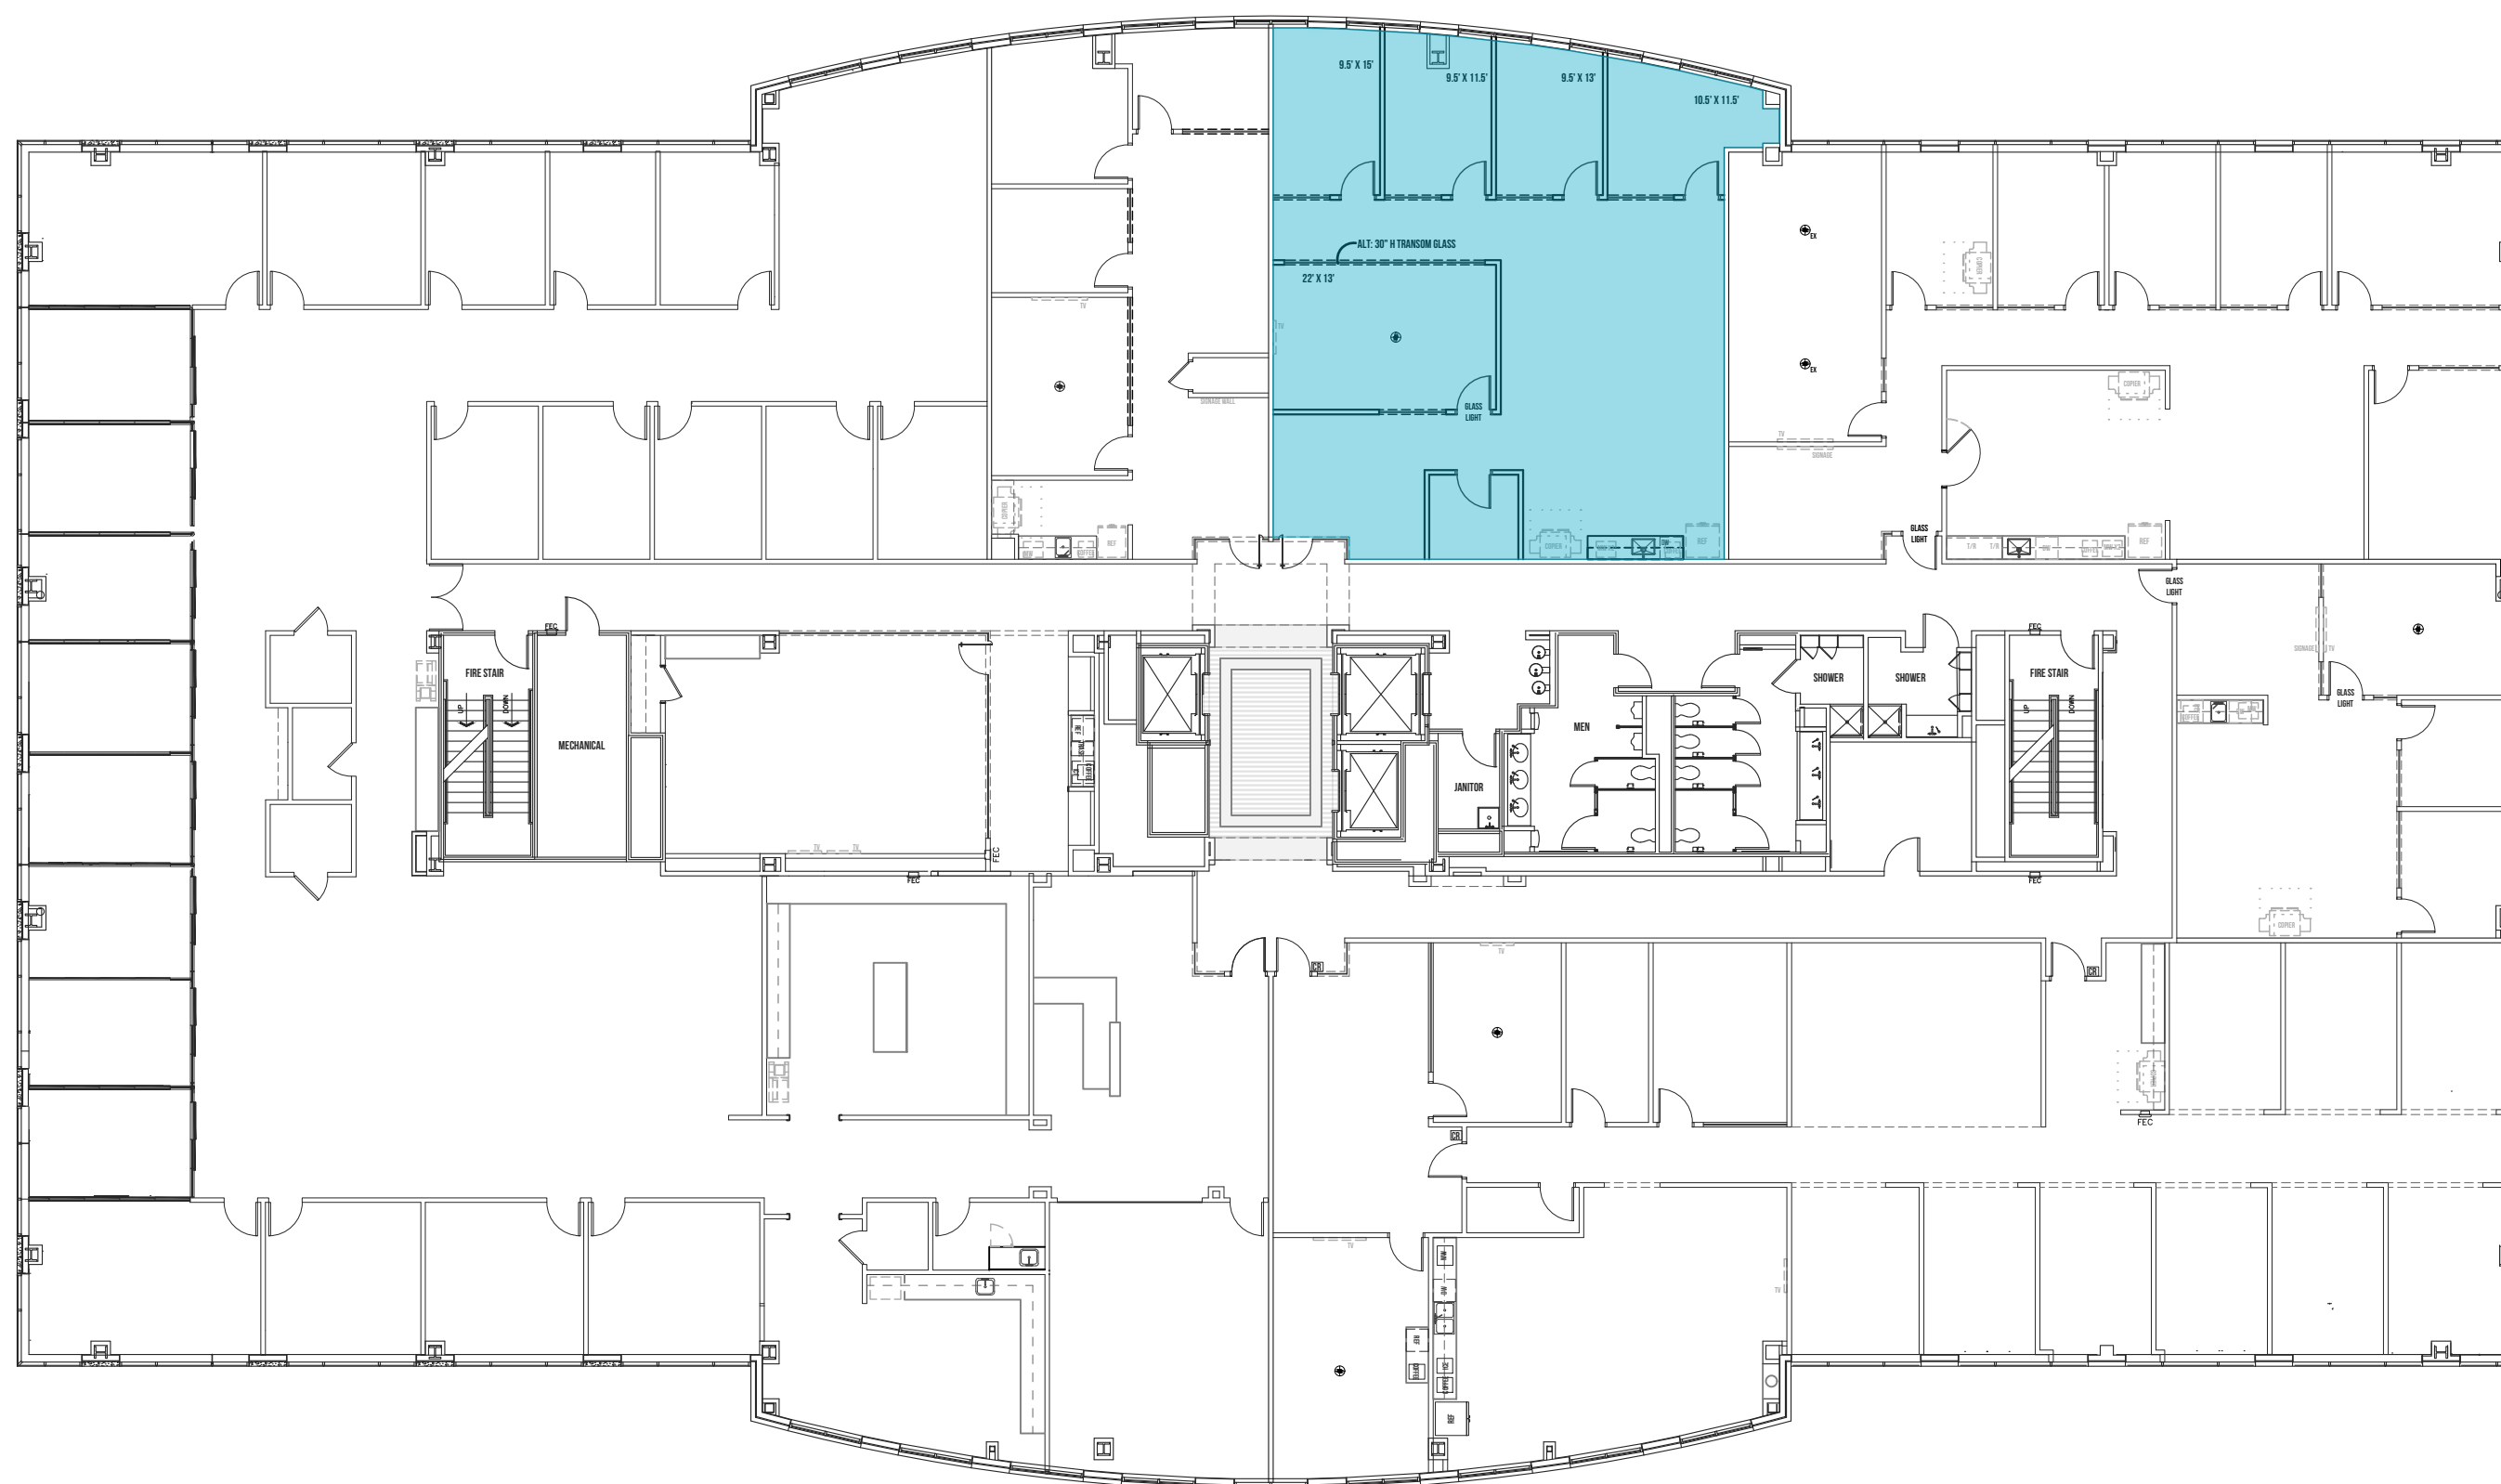

FINISHES

wall, door, & trim paint

carpet tile

lvt

millwork

countertop

tile backsplash

KEY PLAN

3000 Meridian

SUITE 320