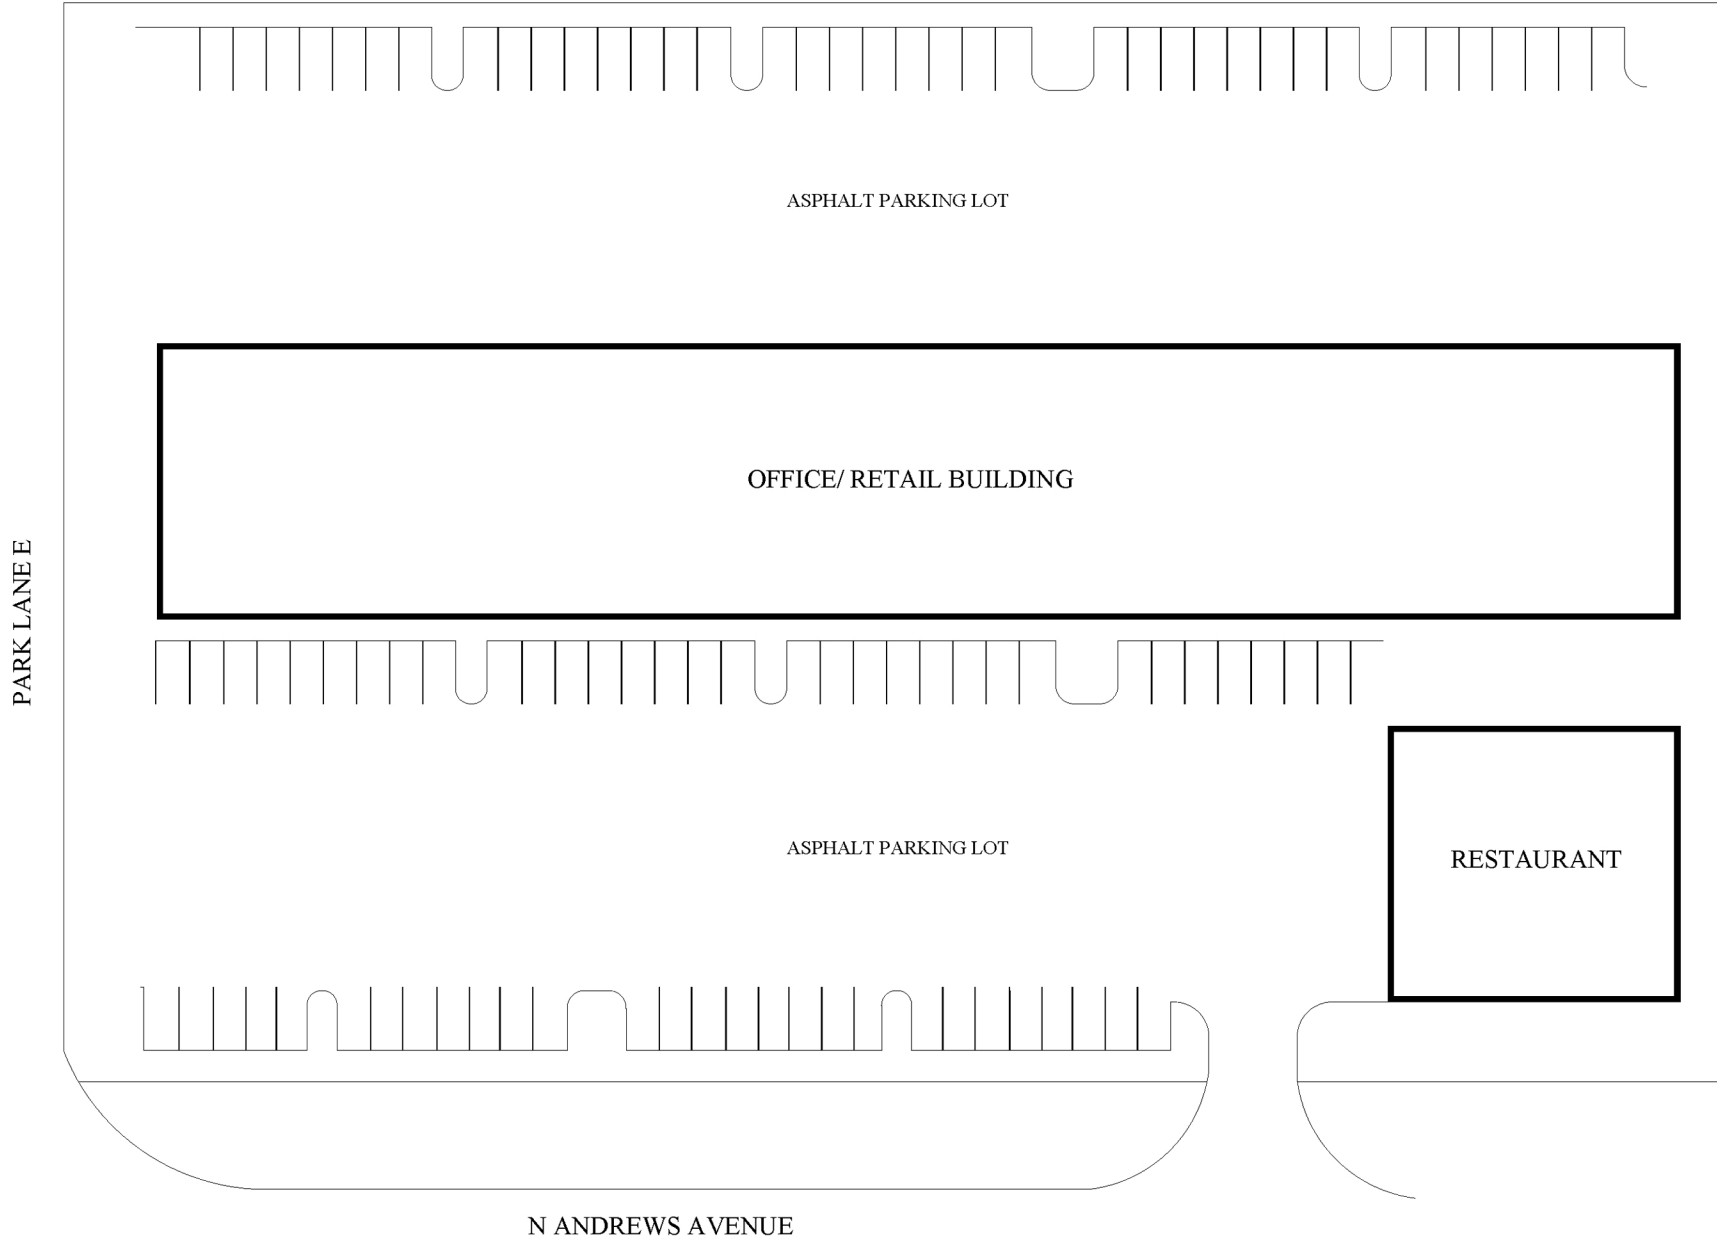

CHAMPAIGN PLAZA

3710-3798 N Andrews Avenue | Oakland Park, FL 33309

Haley Presser | Property Manager, CPM | 954.408.3114 | Haley@levyrai.com
4901 NW 17th Way, Suite 103 | Ft. Lauderdale, FL 33309