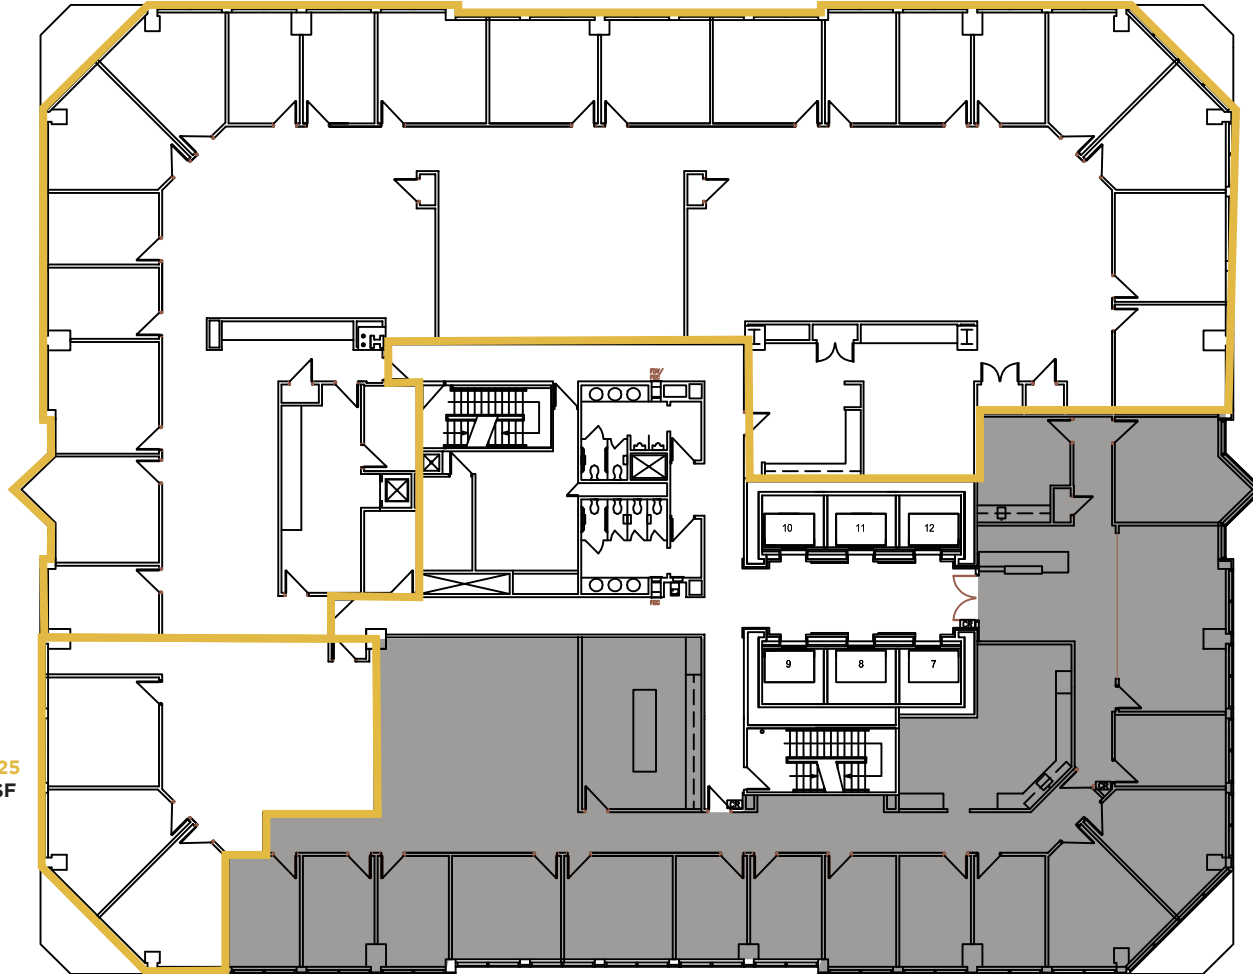

1201 WALNUT
Kansas City, MO 64105

 = VACANT

Suite 2300
11,351 RSF

Suite 2325
1,745 RSF

23rd Floor

SCALE: 1/32" = 1'-0"

THE SKYLINE COLLECTION