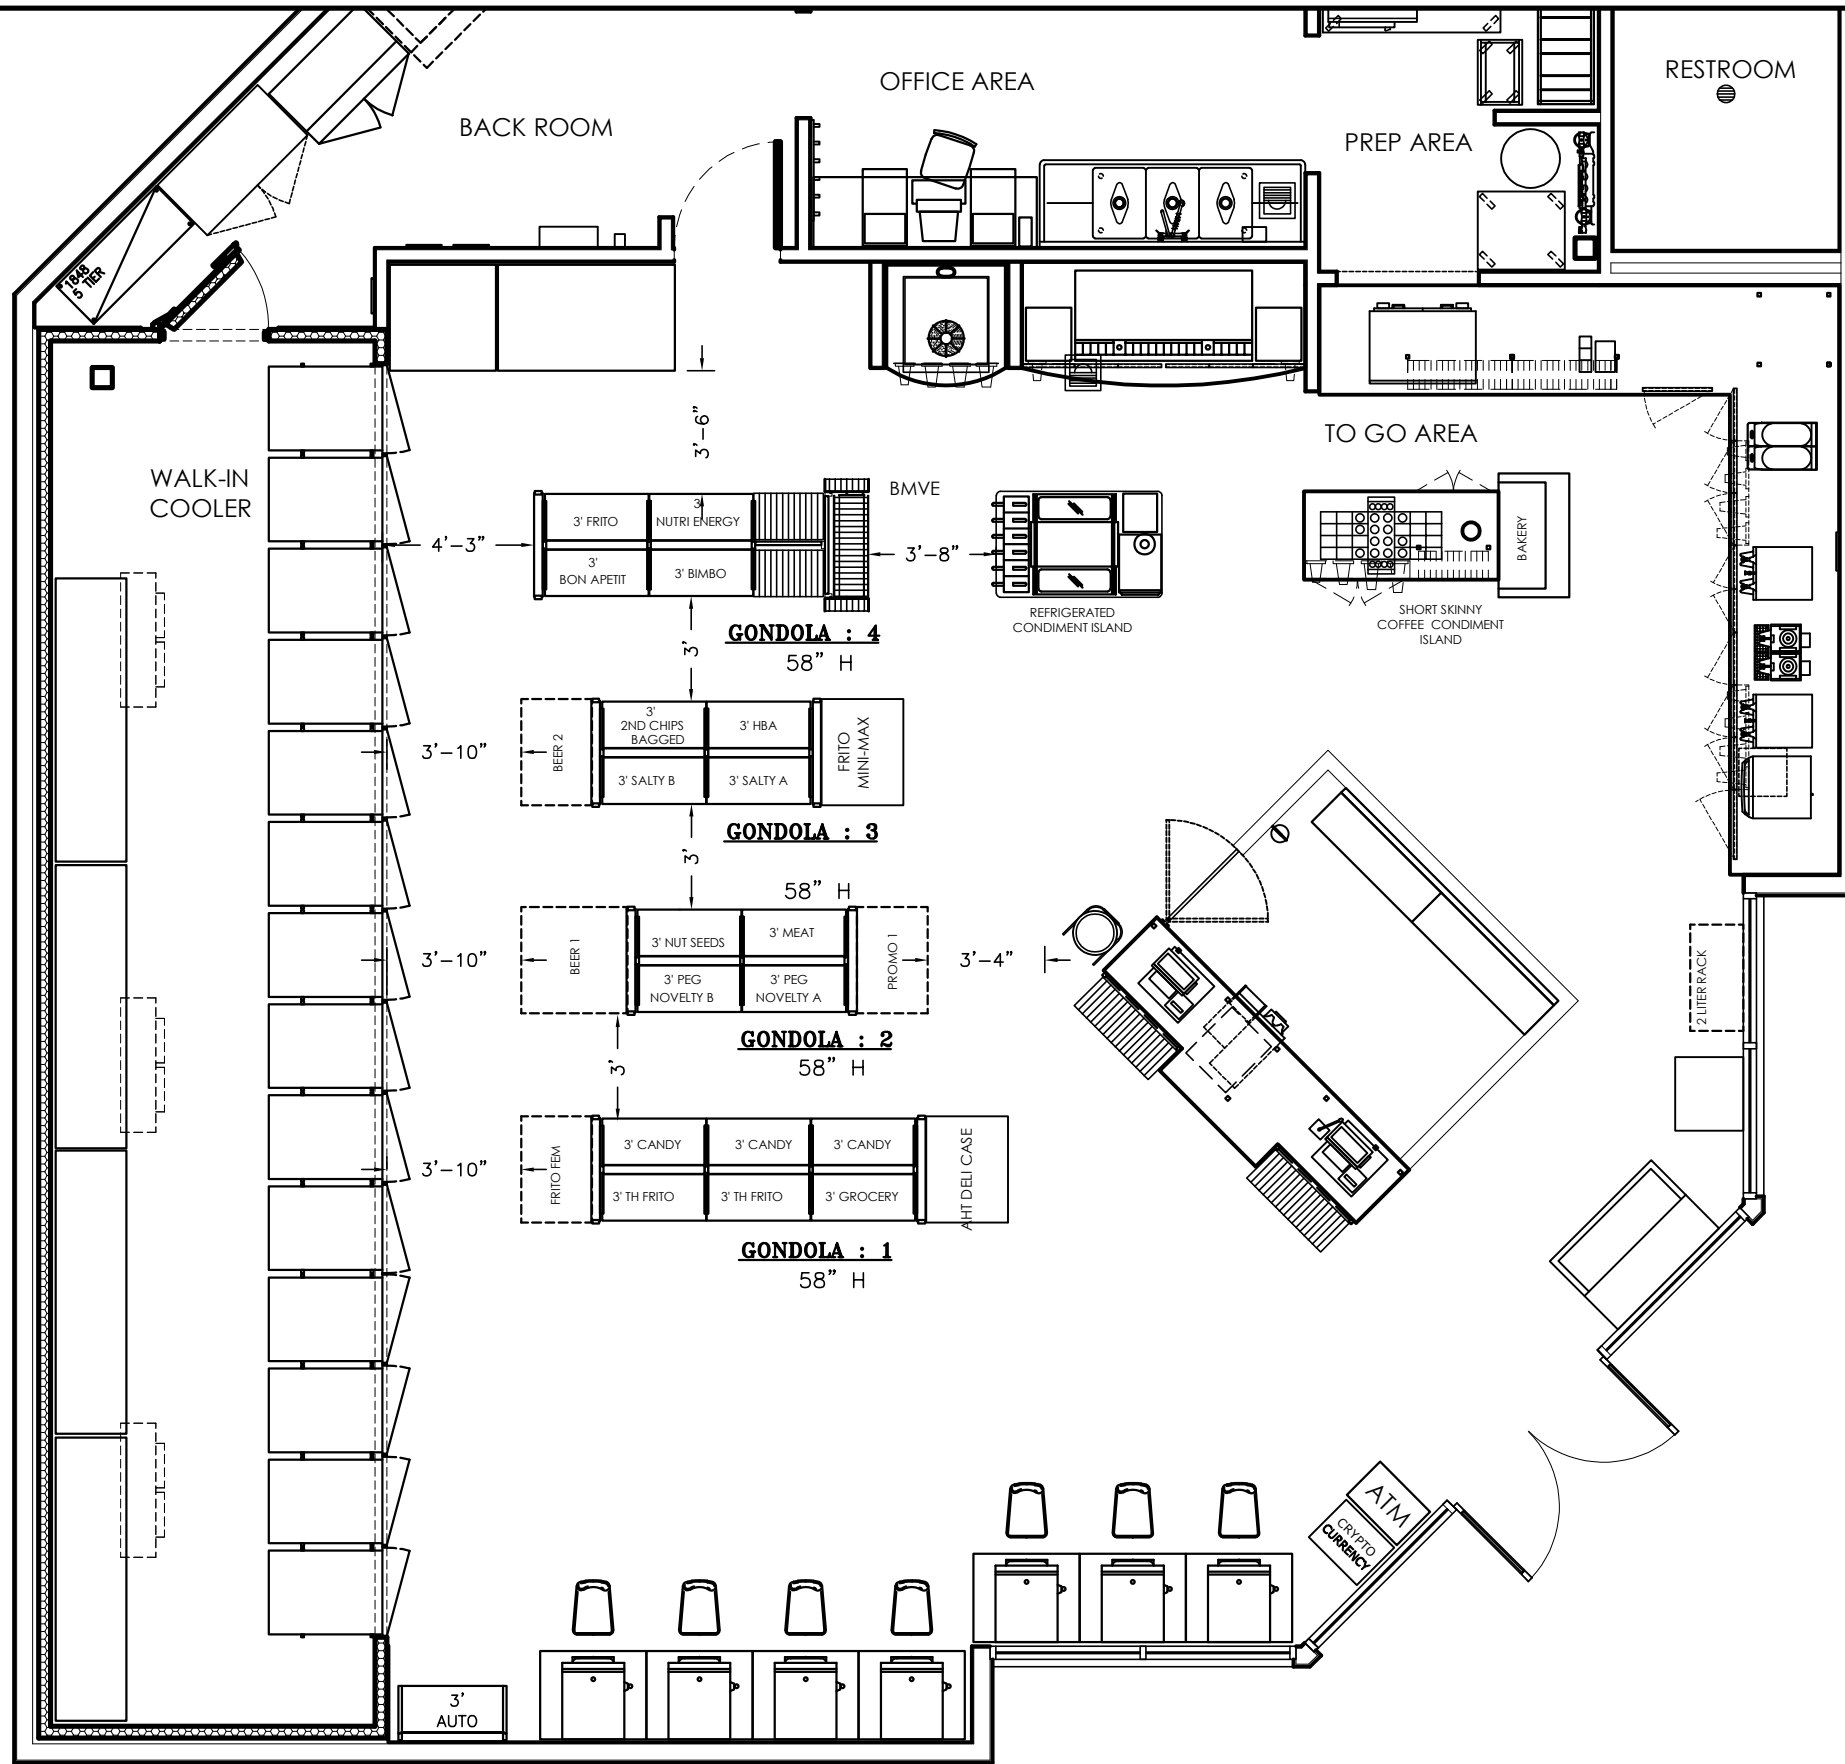

X:\Cad\SHOPCO-DRAWINGS\2005\05-0876.dwg, 1/21/2022 10:41:00 AM, Microsoft Print to PDF

GONDOLAS COLOR	BLACK
SQUARE FOOTAGE	1265.5 sq.ft

DATE: OCT. 2021

SITE #82154_42280