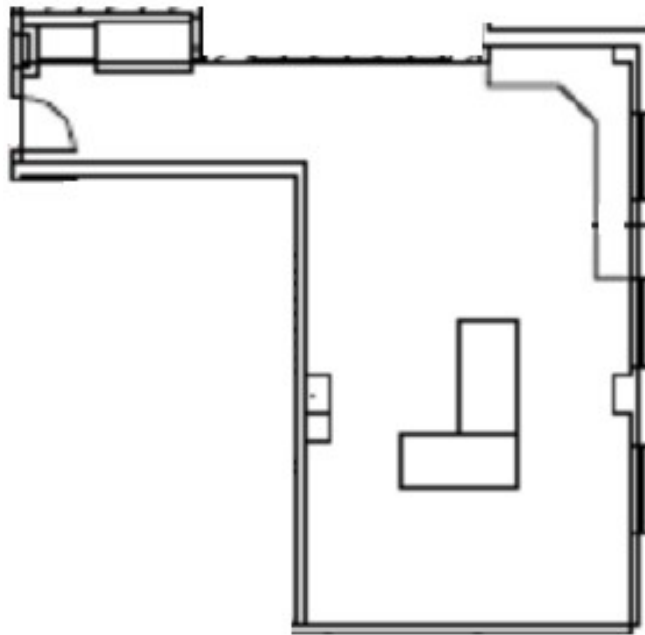

Esperson

Level 9 - Suite 938 (831 RSF)

808 Travis, Houston, Texas 77002

cameron
MANAGEMENT

For leasing information:

Christine Gabriel 713.224.1663 x 284

Morris Chen 713.224.1663 x 256

leasing@cameronmanagement.com