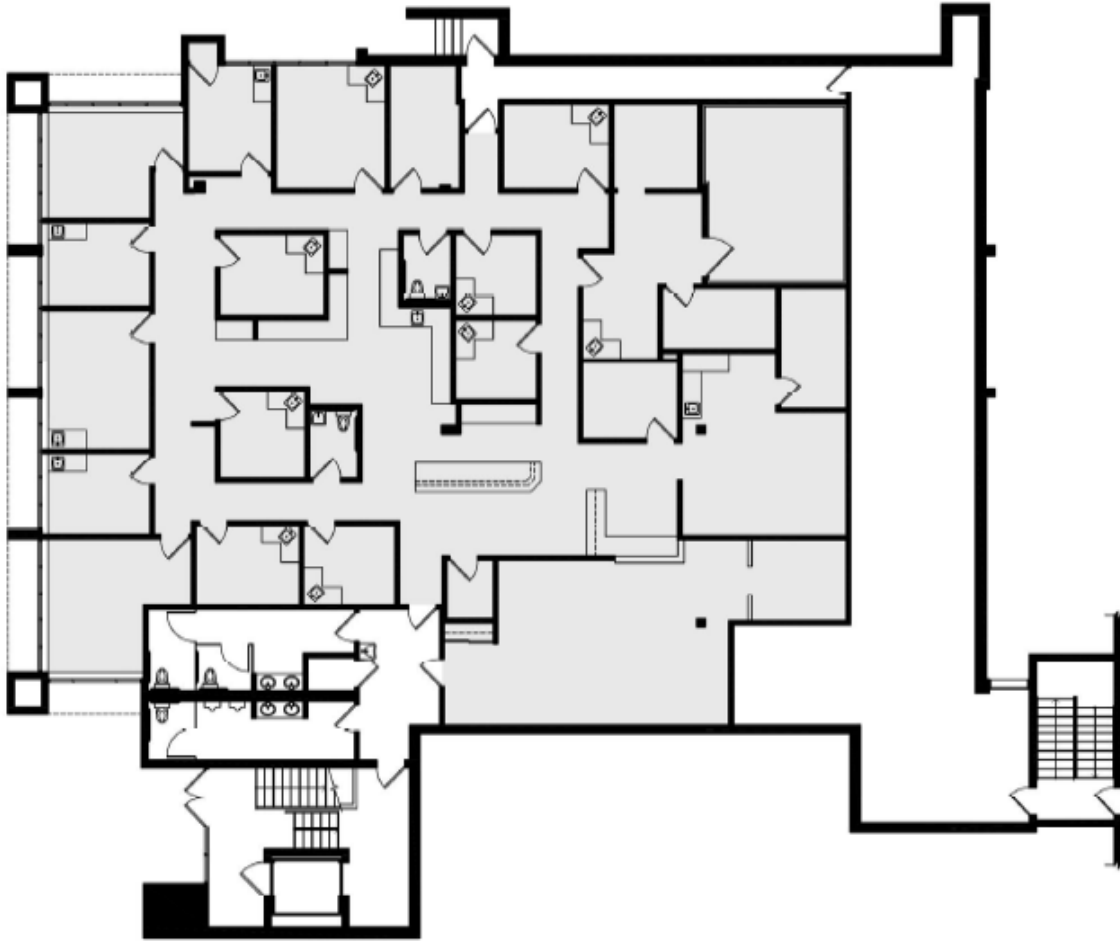

SUITE 100 | 5,900 SF

1245-1247 Milwaukee Ave \ Glenview, IL

SPACE NOTES

- 12 Exam Rooms with Sinks
- 4 Private Offices
- Break Room
- Two Restrooms
- Large Waiting Room Area

TOBY GARDNER

630.480.6017

TGardner@VersaRES.com