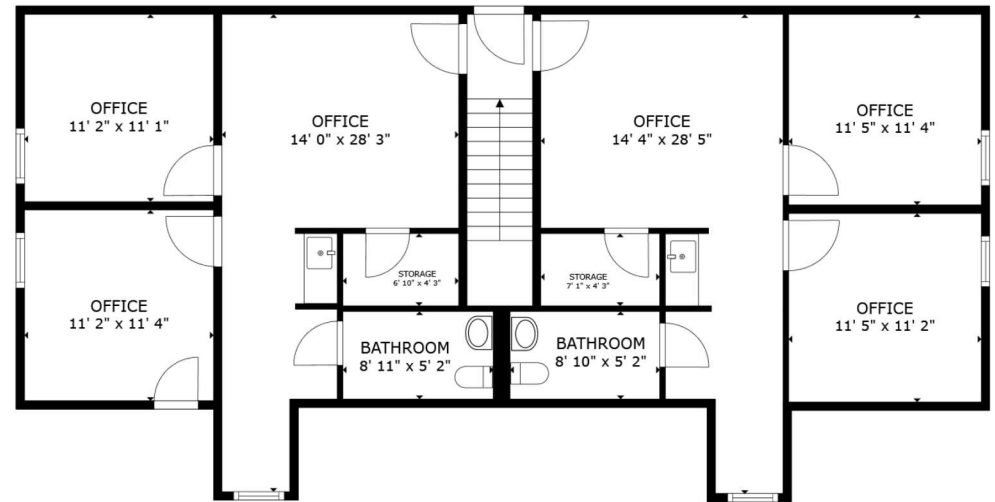

FLOOR 1

FLOOR 2

GROSS INTERNAL AREA  
 FLOOR 1 1,873 sq.ft. FLOOR 2 1,341 sq.ft.  
 TOTAL : 3,214 sq.ft.

SIZES AND DIMENSIONS ARE APPROXIMATE, ACTUAL MAY VARY.