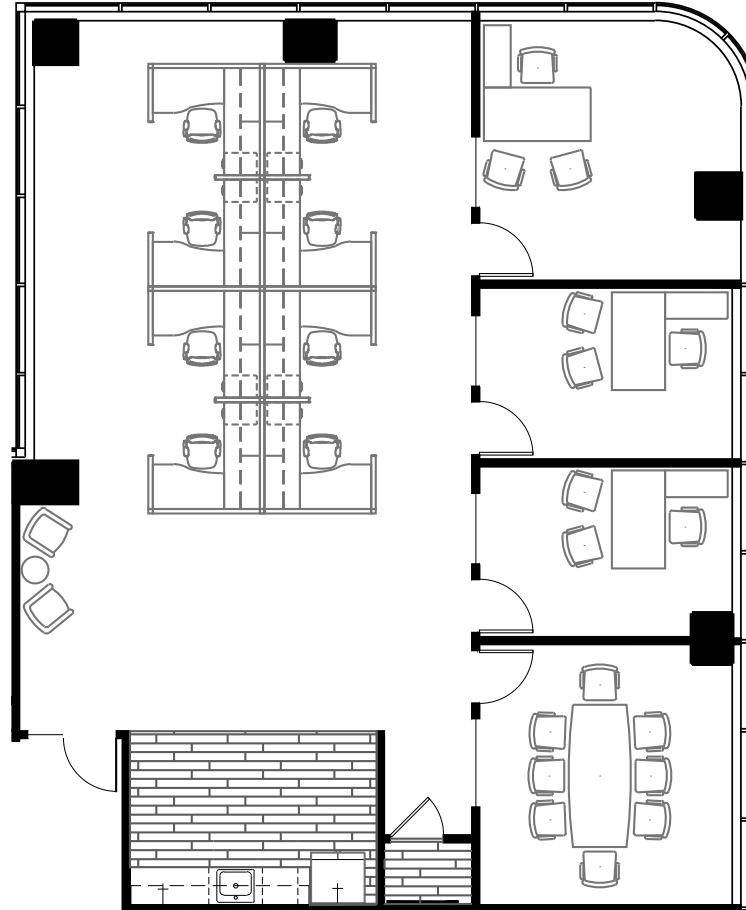

PLAZA TOWER

ONE

6400 Fiddlers Green Circle
Greenwood Village, CO 80111

Suite 540
2,586 RSF

*Furniture is for illustrative purposes only

ROBERT WHITTESEY
303 283 4581 | robert.whittelsey@colliers.com
ABBY PATTILLO
303 283 4579 | abby.pattillo@colliers.com