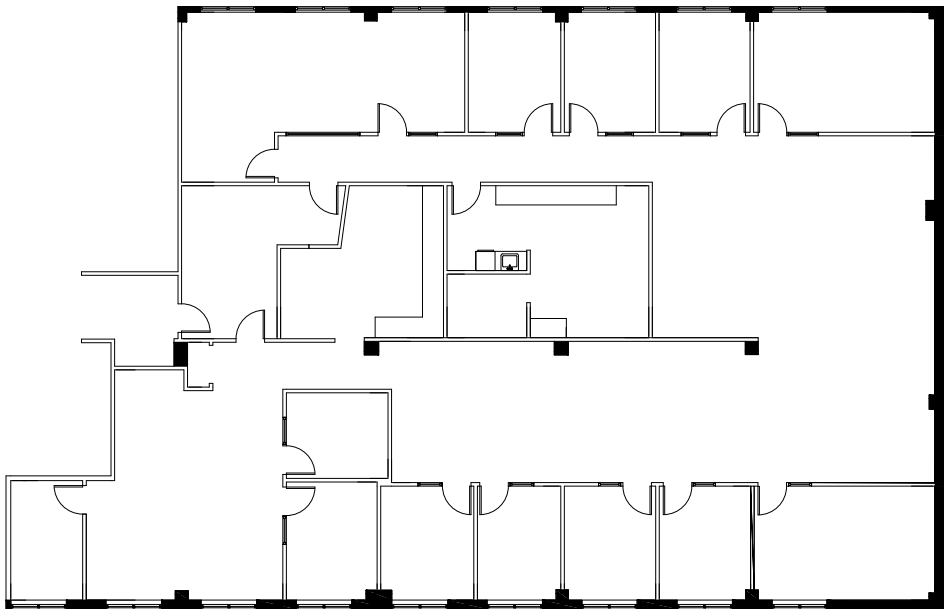

SUITE 810

6,303 RSF

KEY PLAN

LEAH MASSON

Senior Director
+1 206 215 9803
leah.masson@cushwake.com

BRANDON BURMEISTER

Senior Director
+1 206 215 9702
brandon.burmeister@cushwake.com