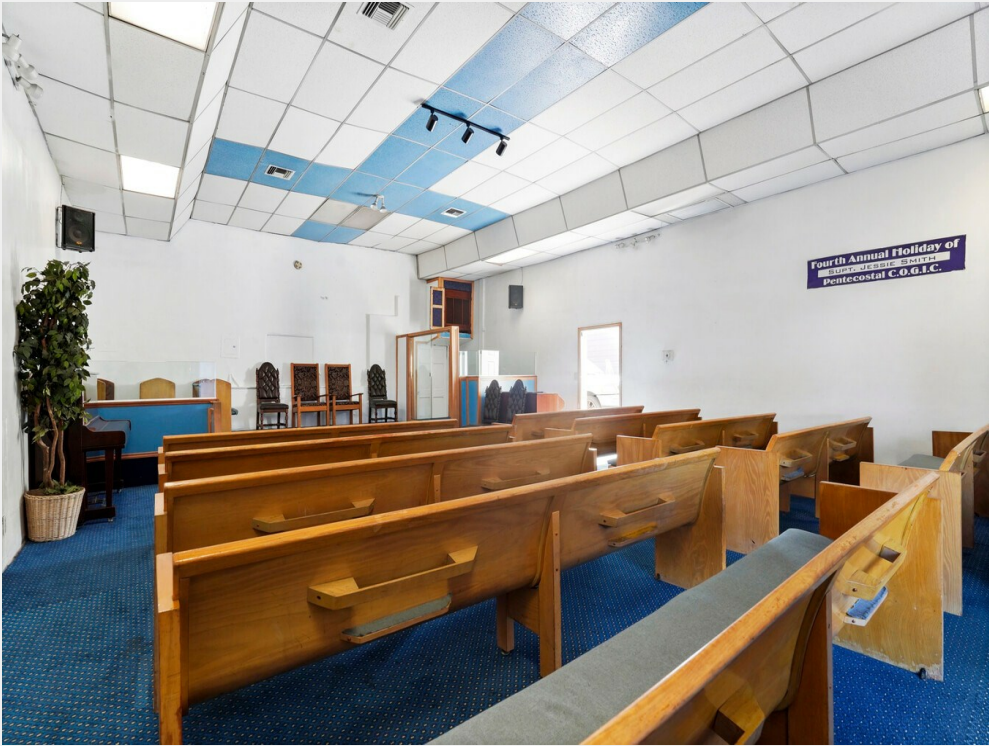

1108 E 84th PI

1108 E 84th PI, Los Angeles, CA 90001

Location

1108 E 84th PI

1108 E 84th PI, Los Angeles, CA 90001

Property Photos

Primary Photo

Building Photo