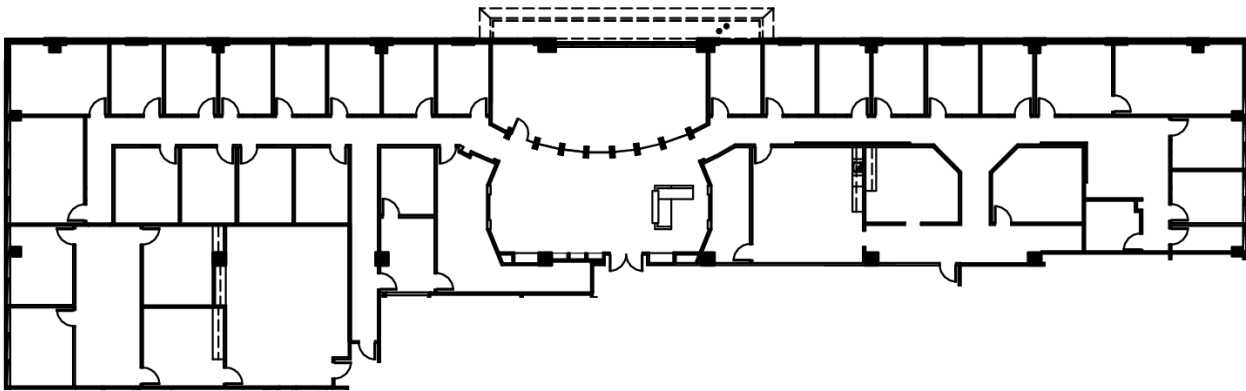

THE PARK AT WINDWARD CONCOURSE

1720 & 1725 Windward Concourse | Alpharetta, GA 30005

Building 1725: Suite 300 | 12,646 RSF

KEYPLAN

Matt Fergus

404.414.7059
mfergus@lpc.com

Seabie Hickson IV

404.376.1295
shickson@lpc.com