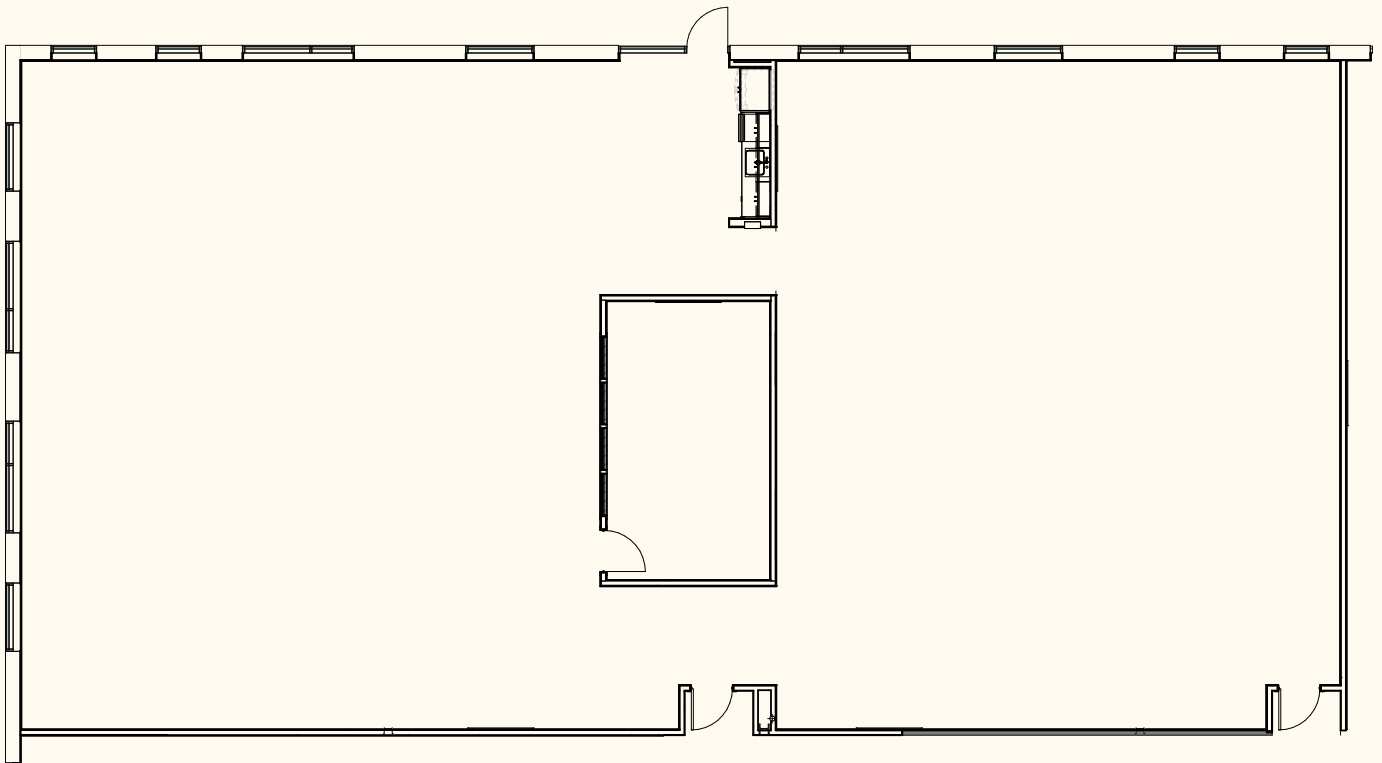

Suite 81080

5,660 SF - Spec Suite

First Floor

Office Space For Lease at Leander Union - 10860 Crystal Falls Pkwy, Leander, TX 78641