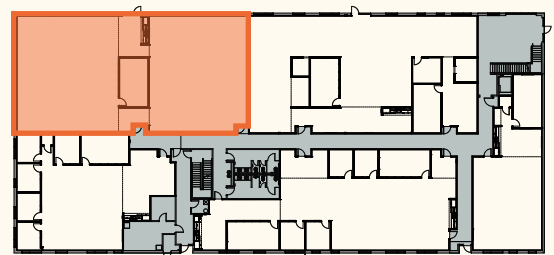

Suite 81080

5,660 SF - Spec Suite

First Floor

Office Space For Lease at Leander Union - 10860 Crystal Falls Pkwy, Leander, TX 78641