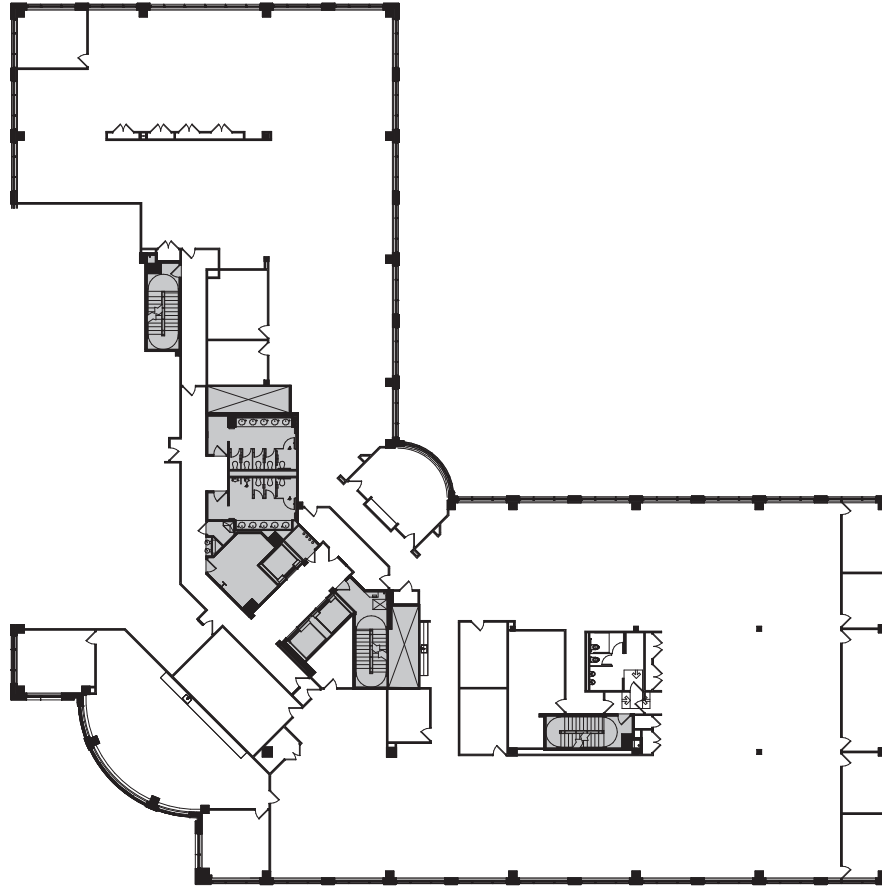

PrairieGlen
2700 PATRIOT BLVD

Suite 300 / 25,738 SF

Floor 3 / 2700 Patriot Blvd, Glenview, IL 60026

SPACE AVAILABLE AT PRAIRIE GLEN

Leasing Contacts

BRETT RATAY

Senior Leasing Director
(847) 884-2800
bratay@lpc.com