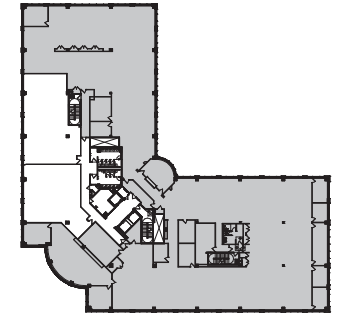

PrairieGlen
2700 PATRIOT BLVD

Suite 300 / 25,738 SF

Floor 3 / 2700 Patriot Blvd, Glenview, IL 60026

SPACE AVAILABLE AT PRAIRIE GLEN

Leasing Contacts

BRETT RATAY

Senior Leasing Director
(847) 884-2800
bratay@lpc.com