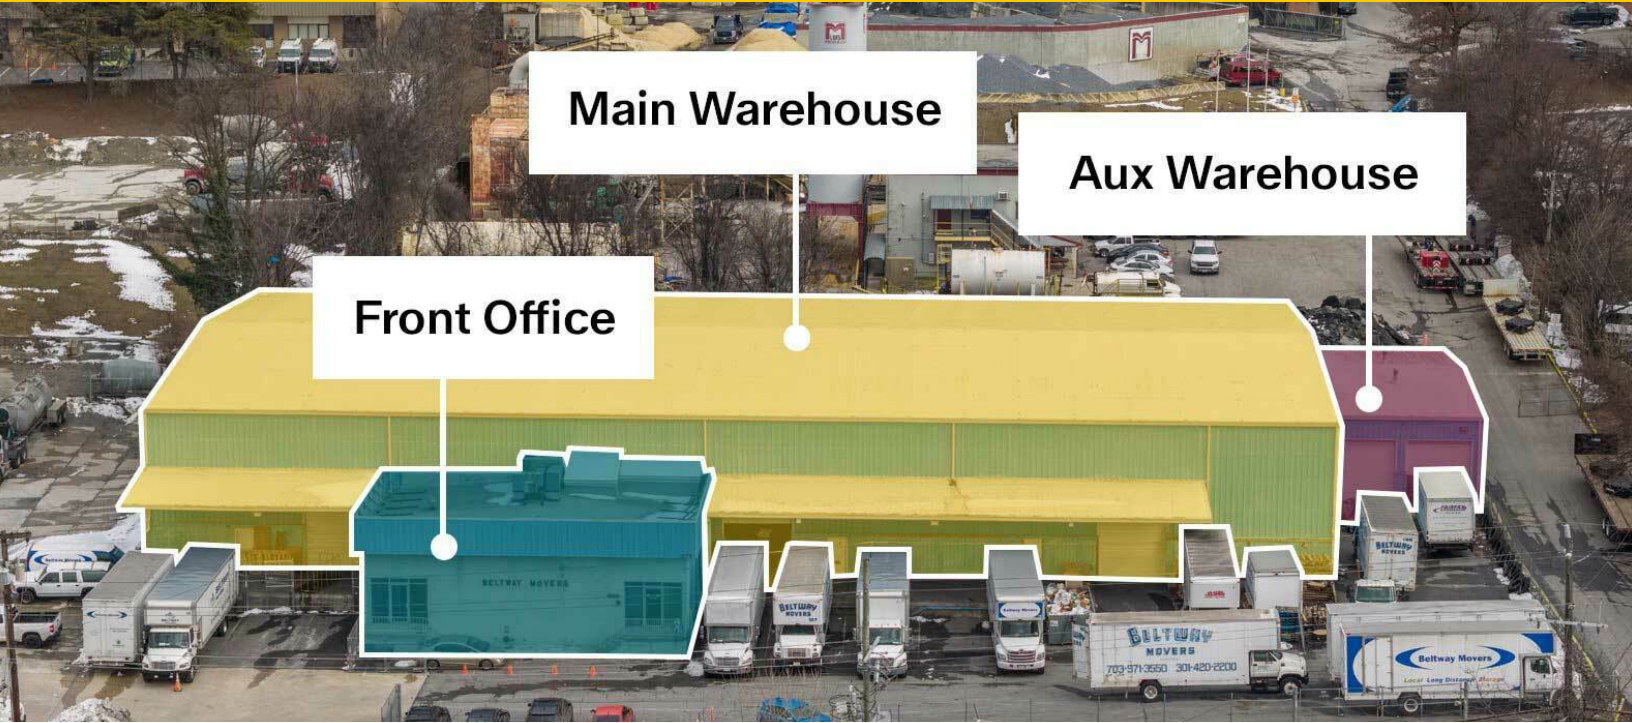

Lincoln

1101 Wootton Pkwy
Suite 410
Rockville, MD 20854

www.lpc.com

14819 SOUTHLAWN LANE

Rockville, MD 20850

High-Bay Industrial/Flex For Lease

Property Highlights

- Column-free 32,000 SF warehouse with 3,000 SF of dedicated front office space
- Three drive-in bays and two loading docks for flexible operations
- Clear heights: 28–30' (warehouse)
- Zoning: IH-2.5 H-70 (heavy industrial)
- Prime location in the heart of Montgomery County's industrial market
- Convenient regional access to Washington, DC, Frederick, Baltimore, and Northern Virginia via I-270, I-495 (Beltway), and I-95 via ICC (MD-200)

Lincoln

14819 SOUTHLAWN LANE

Rockville, MD 20850

Floor Plan

32,000 SF

Suite	Size	Description
Full Building	32,000 SF	Available immediately

Nathan Bortnick Ethan Bernardi

301.304.8392
nbortnick@lpc.com