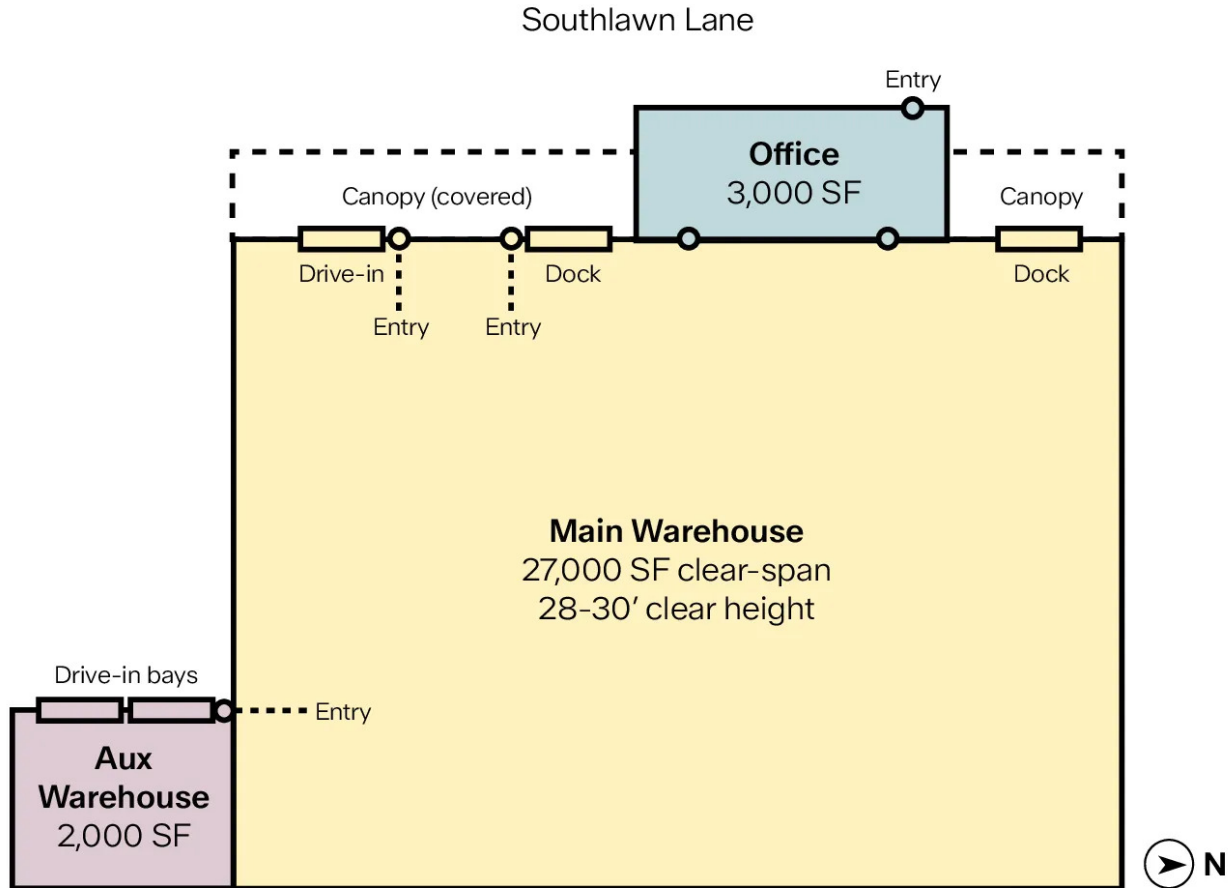

Lincoln

1101 Wootton Pkwy
Suite 410
Rockville, MD 20854

www.lpc.com

14819 SOUTHLAWN LANE

Rockville, MD 20850

High-Bay Industrial/Flex For Lease

Property Highlights

- Column-free 32,000 SF warehouse with 3,000 SF of dedicated front office space
- Three drive-in bays and two loading docks for flexible operations
- Clear heights: 28–30' (warehouse)
- Zoning: IH-2.5 H-70 (heavy industrial)
- Prime location in the heart of Montgomery County's industrial market
- Convenient regional access to Washington, DC, Frederick, Baltimore, and Northern Virginia via I-270, I-495 (Beltway), and I-95 via ICC (MD-200)

Lincoln

14819 SOUTHLAWN LANE

Rockville, MD 20850

Floor Plan

32,000 SF

Suite	Size	Description
Full Building	32,000 SF	Available immediately

Nathan Bortnick Ethan Bernardi

301.304.8392
nbortnick@lpc.com