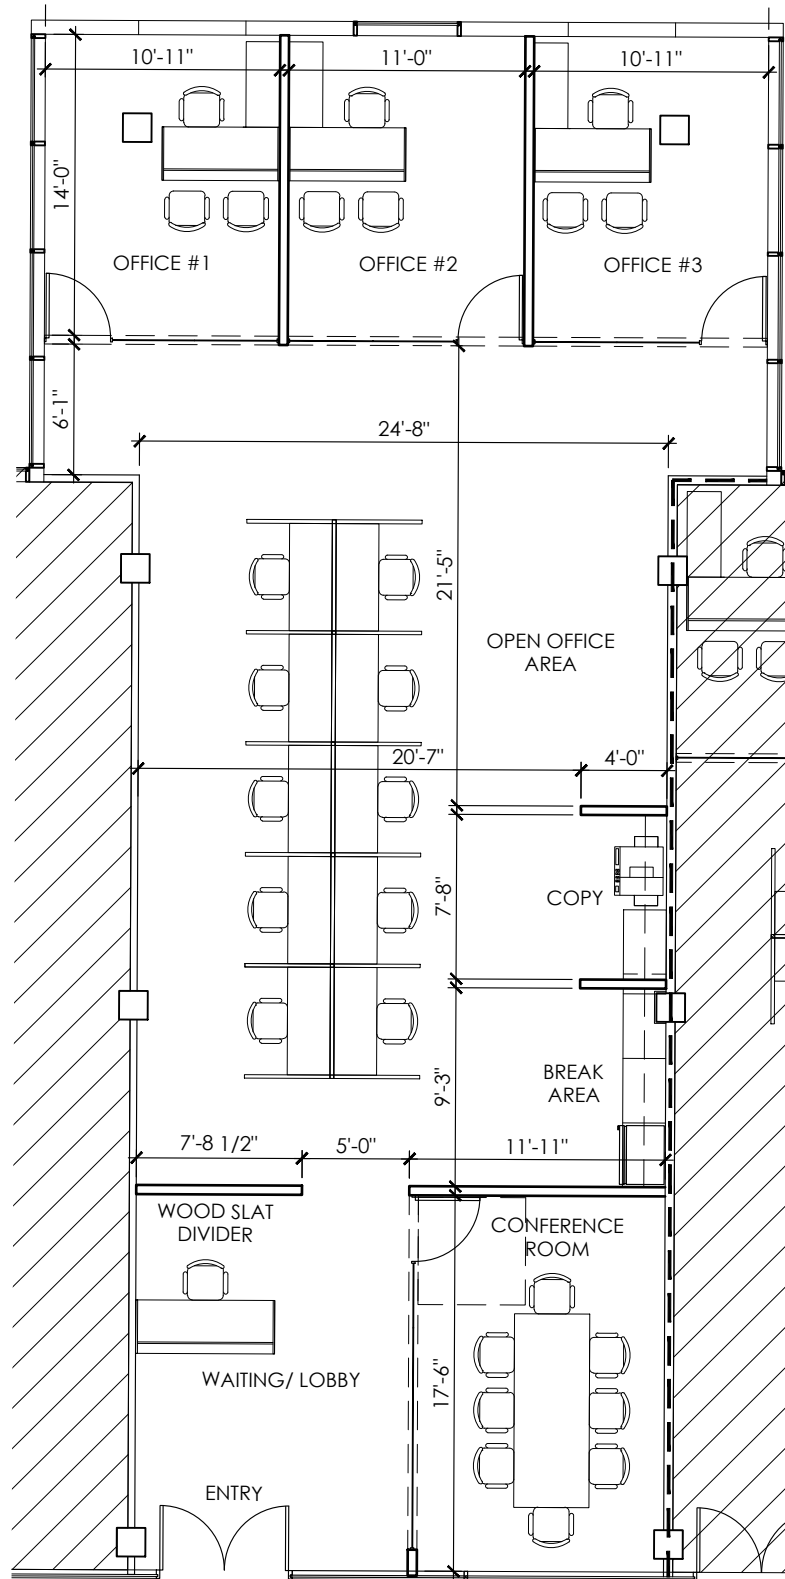

SPEC SUITE

DCOTA
DESIGN CENTER OF THE AMERICAS

C328
2,349 RSF

Lincoln
CBRE

For more information, please contact:

John K. Criddle
Executive Vice President
M +1 561 283 5176
john.criddle@cbre.com

Joseph J. Freitas
Senior Vice President
M +1 561 512 8844
joe.freitas@cbre.com