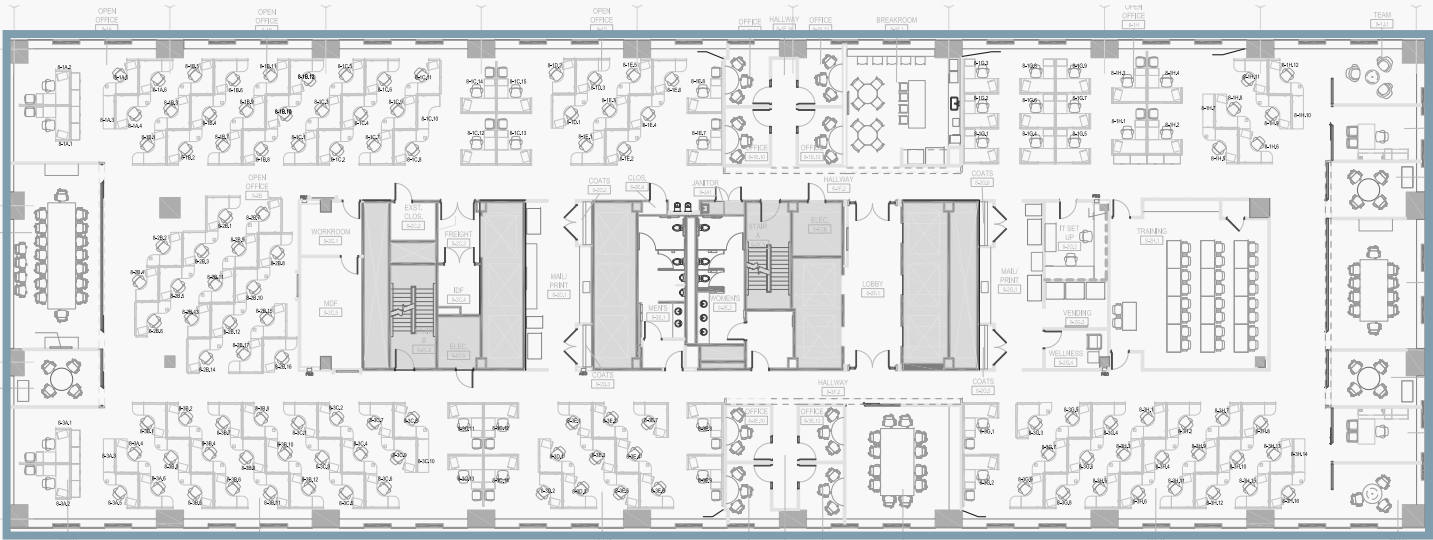

# 8TH FLOOR

**Suite 800**  
20,095 RSF (divisible)