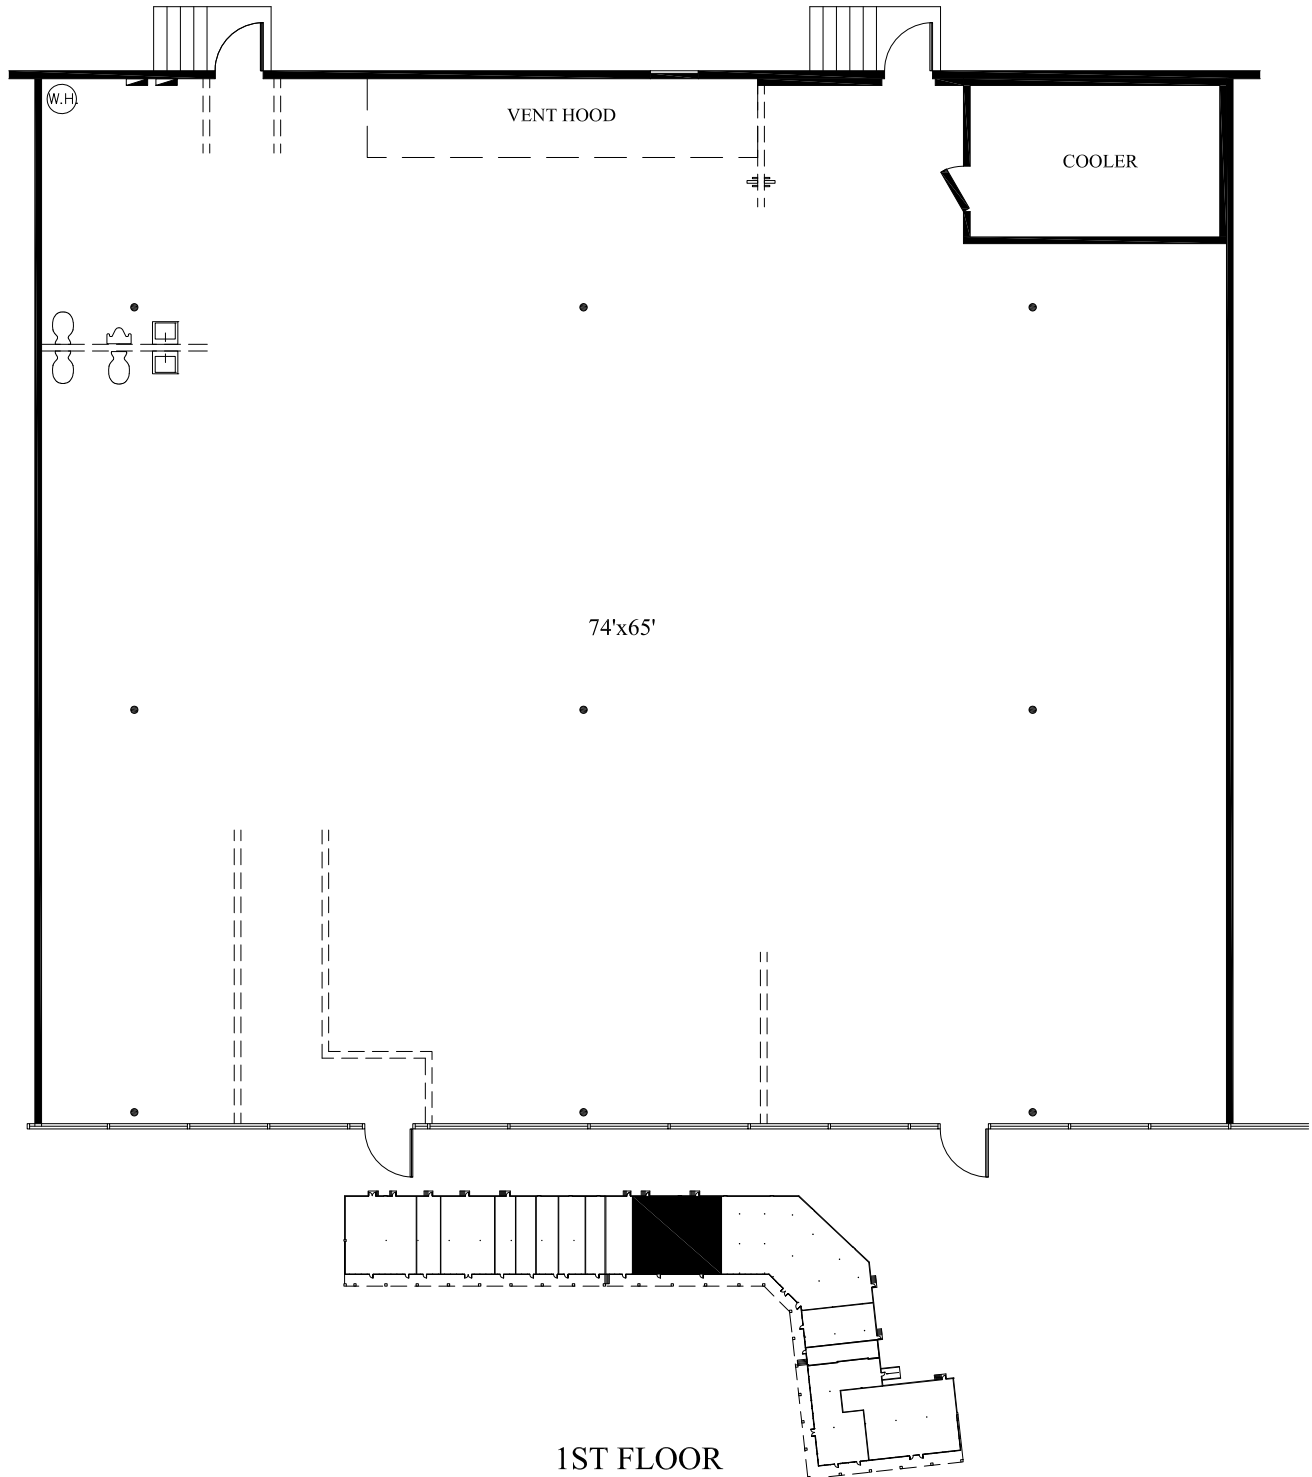

HARWOOD SHOPPING CENTER

3504 - 3516 HARWOOD ROAD, BEDFORD, TX 76021

Suite 202 - 4,928 rsf

Richard Hitz
817.900.6523
rhitz@bradford.com

Jason Finch
972.389.9006
jfinch@bradford.com

Bradford Commercial Real Estate Services
www.bradford.com