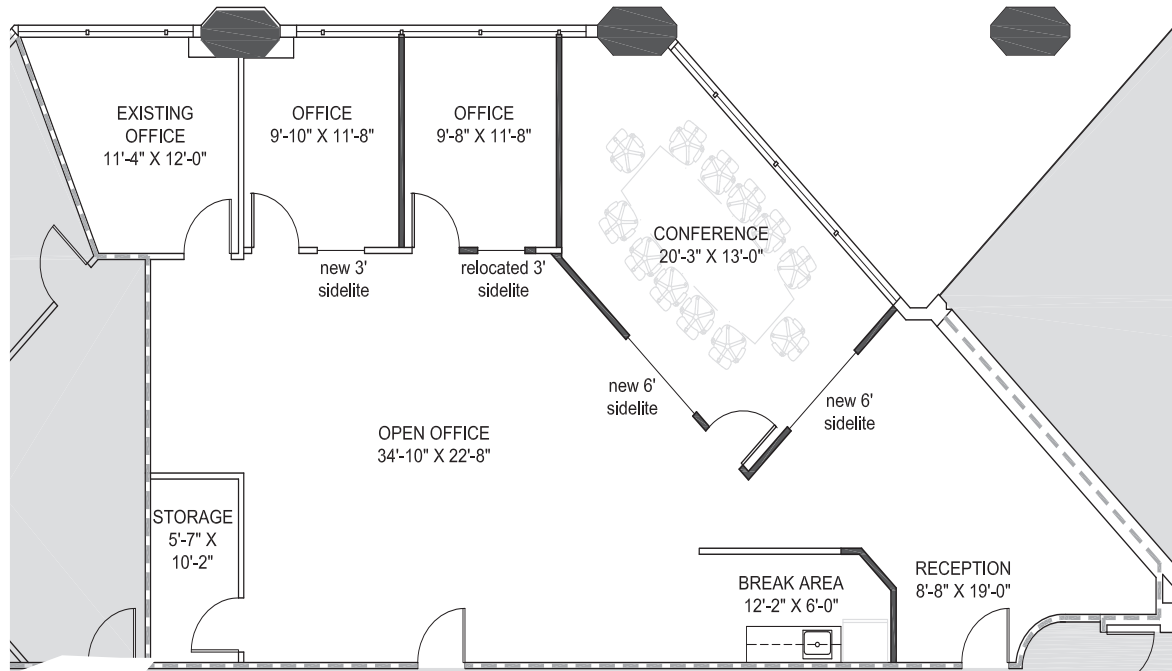

WATERFORD PLAZA

7650 W COURTNEY CAMPBELL CAUSEWAY - TAMPA, FL 33607

Partial 2nd Floor: Suite 200

2,168 RSF

Contact

LARA SIEDER

First Vice President

T +1 727 871 2145