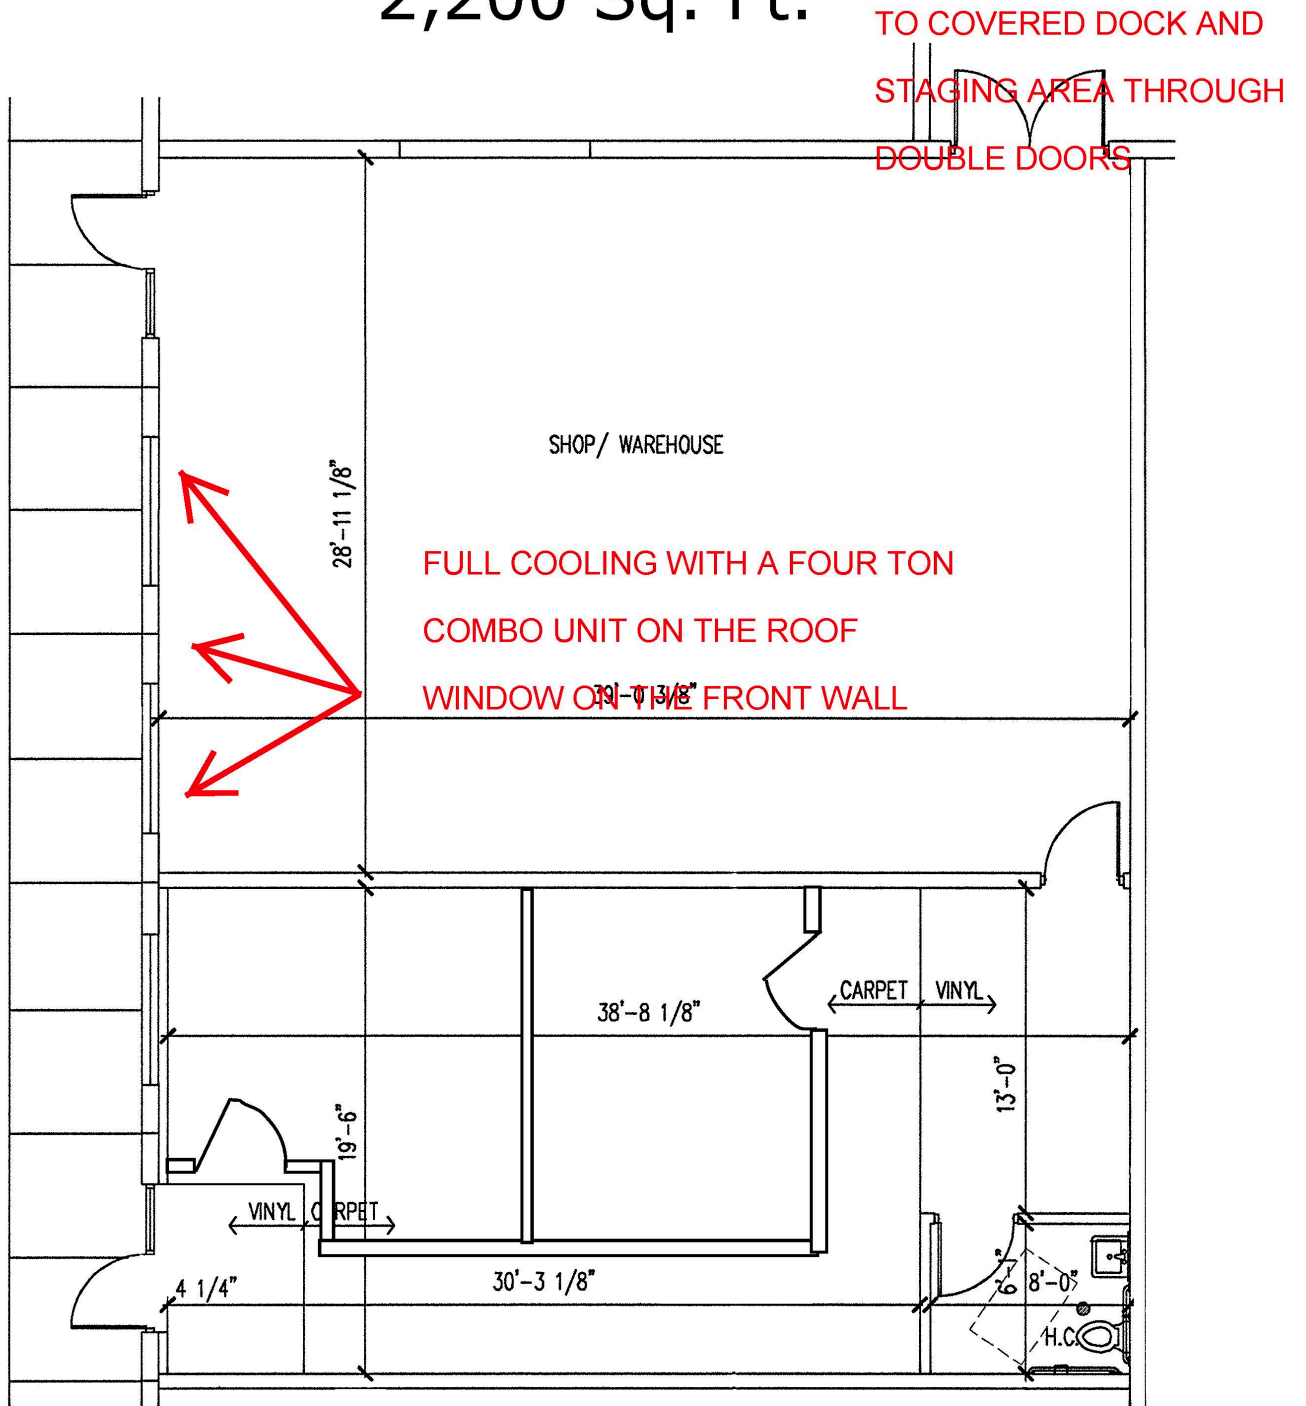

## 2,200 Sq. Ft.

### FLOOR PLAN

SCALE: 1/8" = 1'-0"

TOURNAMENT

UNIT 10

R & B  
Glass

R&B  
Glass

NO PARKING  
24 HOUR  
ACCESS  
REQUIRED

UNIT 8