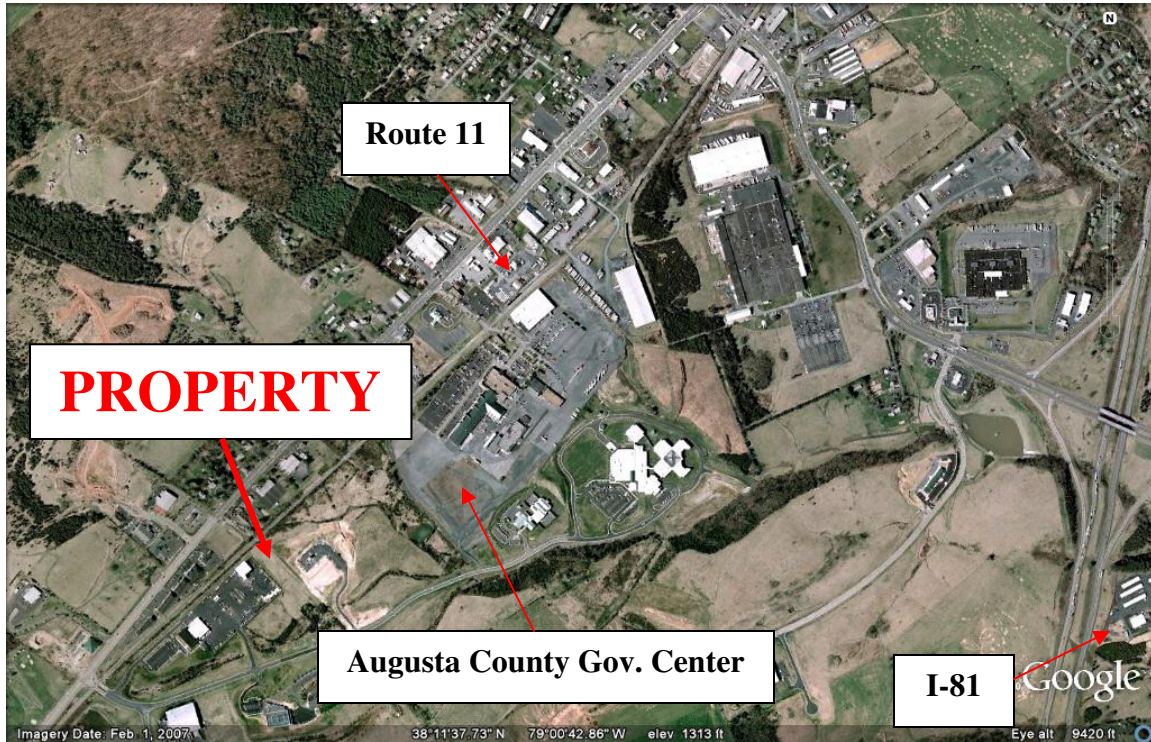

For Lease: Office Building with Flex Space and Dock

47 Lee Highway, Verona VA

Rear of Space w/ Loading Dock

Interior of Rear Space

Peter Wray, Principal Broker
540-849-9020 or 540-885-5181 ext. 11
Triangle Realtors
2903 North Augusta Street Staunton, VA 24401
phwray@triangler Realtors.net
www.triangler Realtors.net

- 12,120 SF
- Great Access – 5 Minutes from I-81
- Office and Flex Space
- Loading Dock
- Huge Parking Lot
- \$9.50/SF base rent NNN
- Can be subdivided