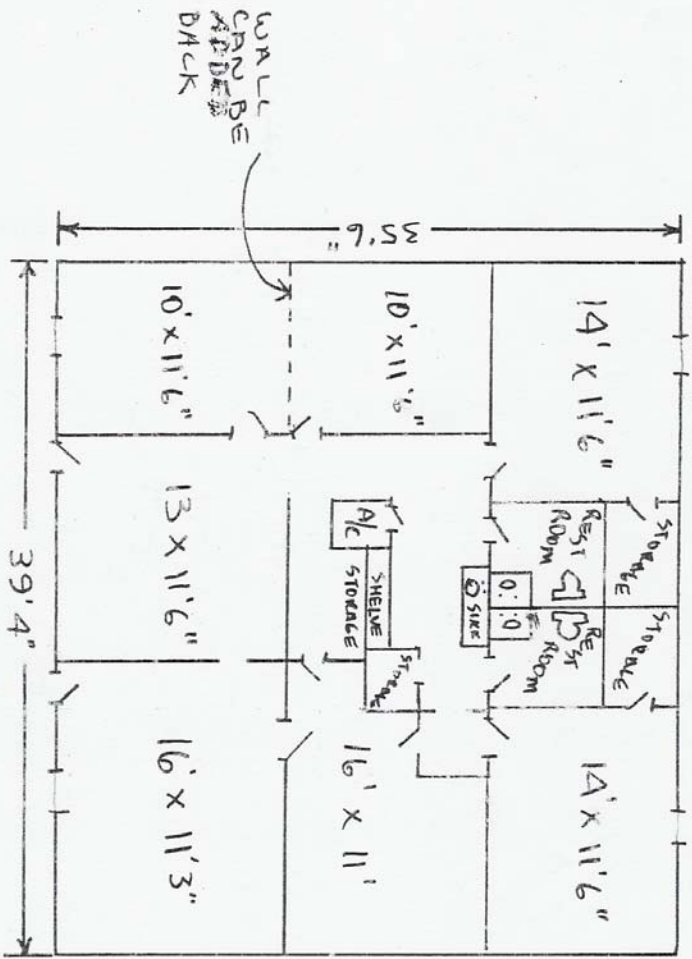

SUITE "L"
 1991 LAKELAND DR
 JACKSON, MS

\$1350.00 WITH

LAKELAND SIGNAGE
 VISIBILITY AVAILABLE

FRONT

13937

DIMENSIONS
 ARE
 APPROXIMATE