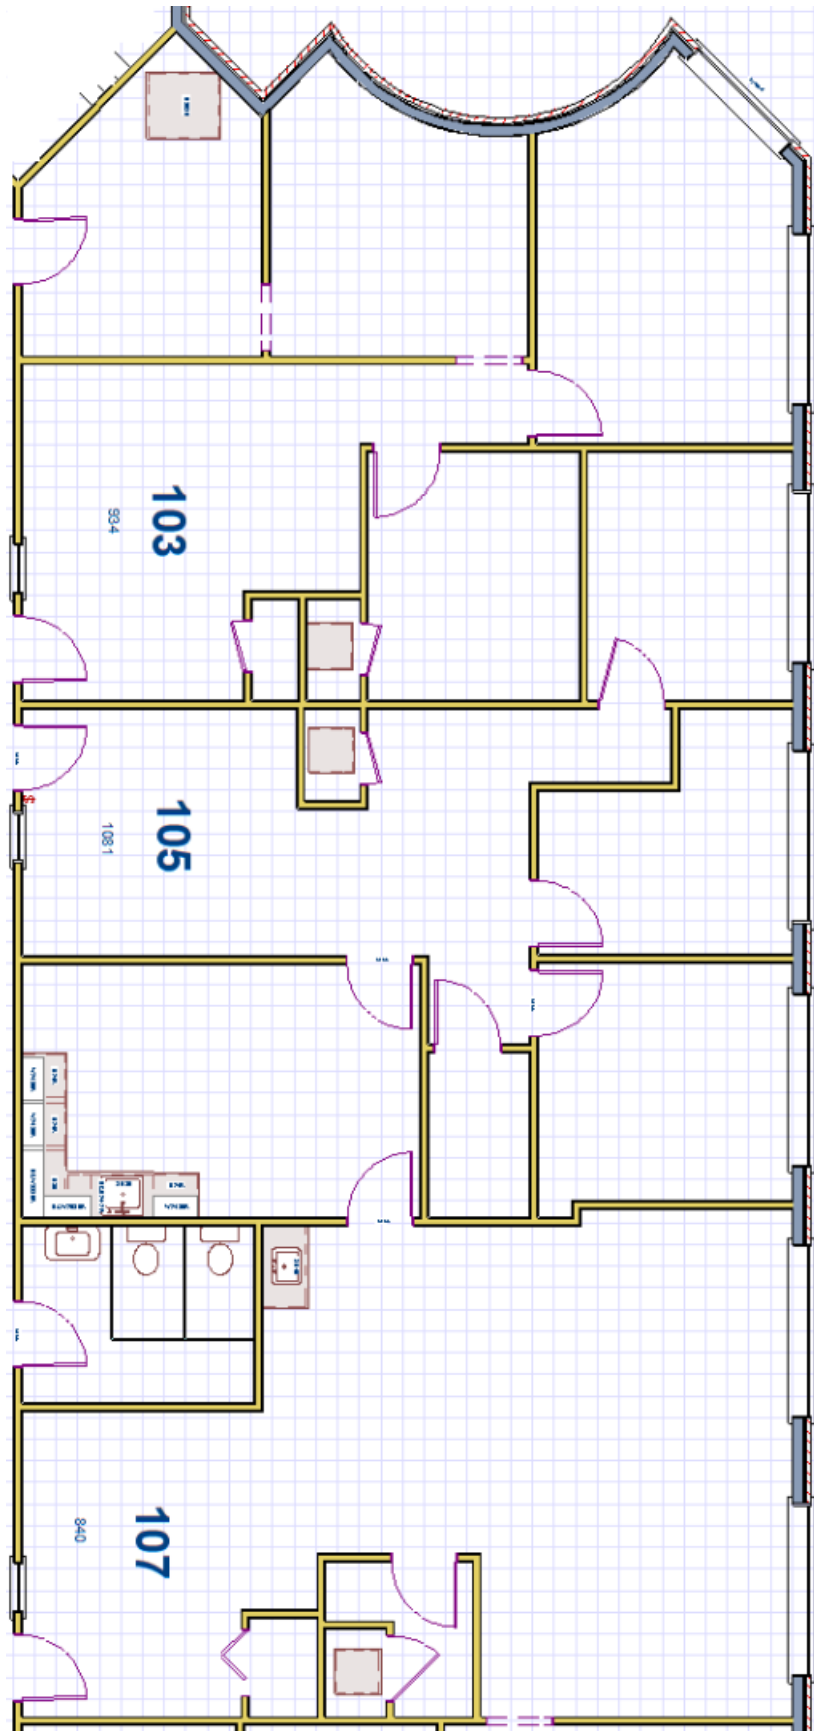

Park Centre

3489 W 72nd Ave, Westminster, CO

Suite 103-107

934 to 2855 Sq. Ft.

720-255-9900

gary@TRUCommercial.com

Leasing - Management - Brokerage