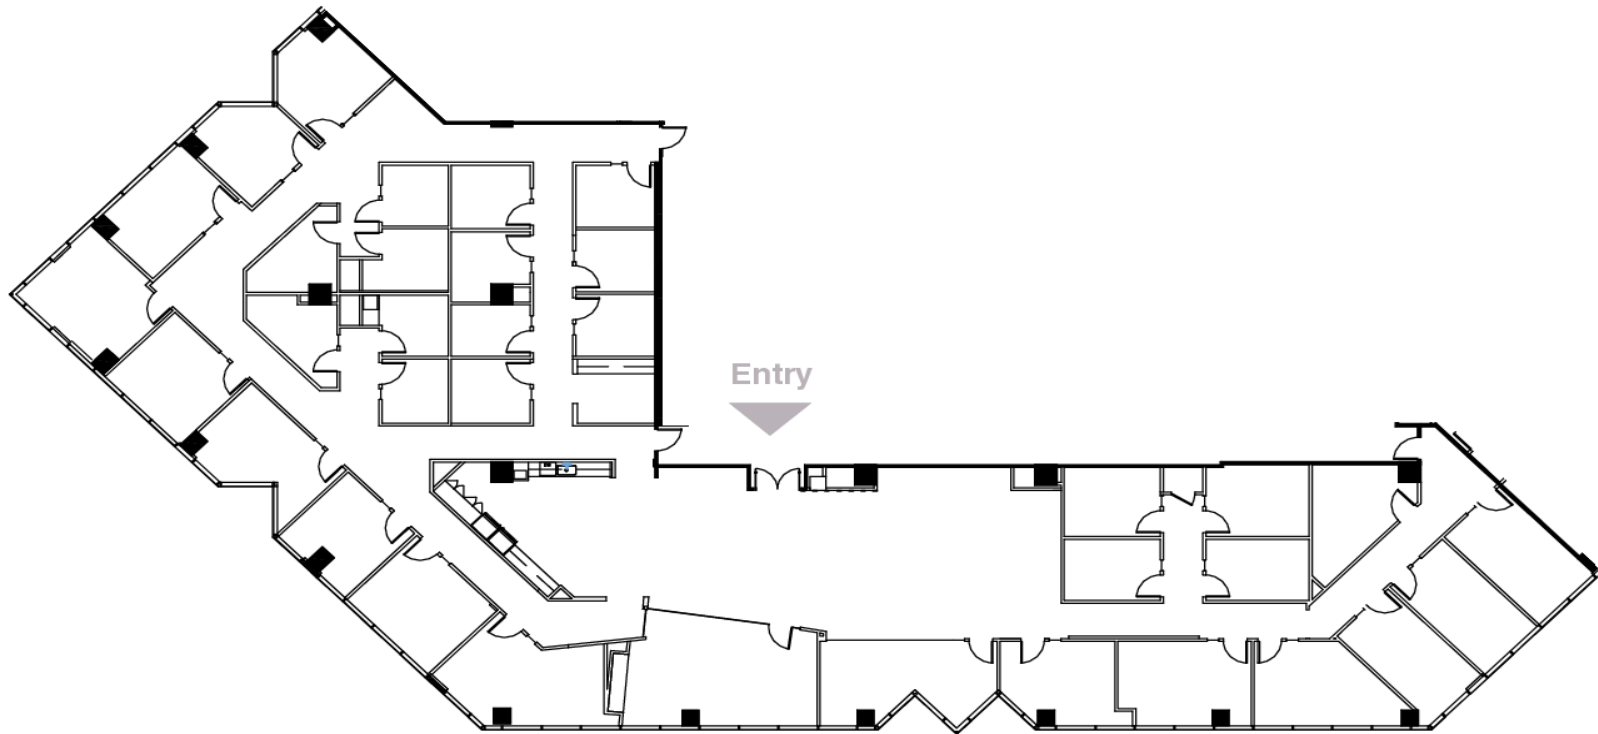

PEACHTREE

Suite 400 | 10,600 RSF

Michael Howell
404.926.1640
mhowell@lpc.com

Hunter Henritze
404.924.2819
hhenritze@lpc.com

Gil Russell
404.519.0671
grussell@lpc.com

Lincoln