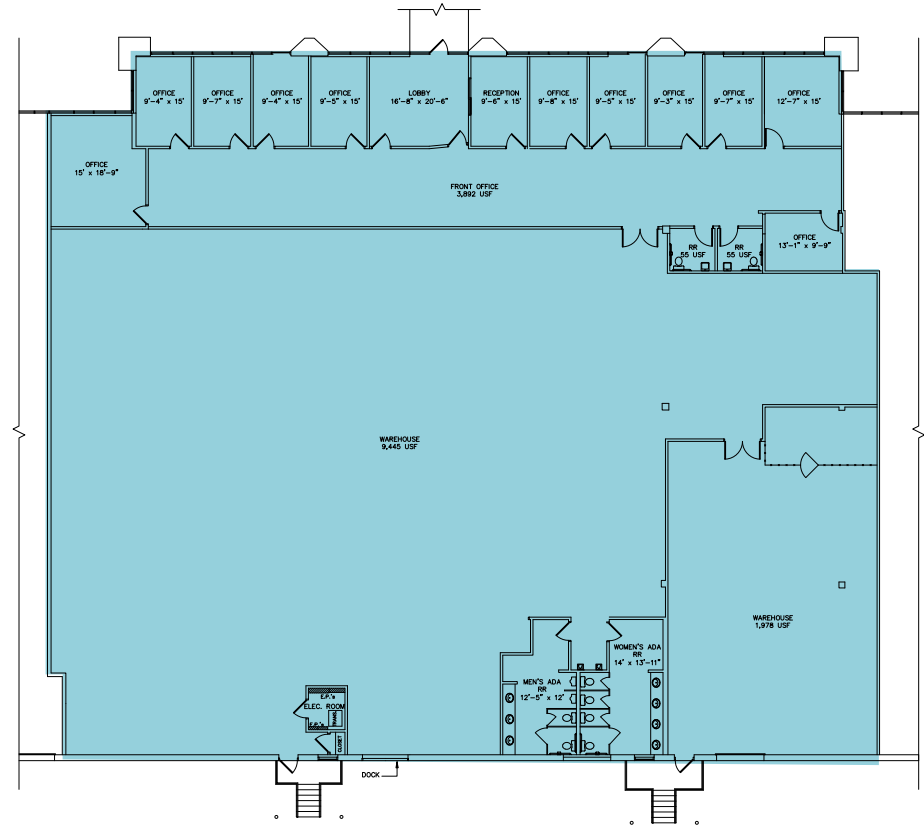

SITE PLAN

FLOOR PLANS 6650

SUITE R - CURRENT

16,380 SF TOTAL SPACE AVAILABLE	15,000 SF EXISTING OFFICE SPACE	1,380 SF EXISTING INDUSTRIAL SPACE
ONE (1) DOCK	-0- DRIVE-IN DOOR	14' CLEAR CEILING HEIGHT

SUITE R - PROPOSED

16,380 SF TOTAL SPACE AVAILABLE	3,892 SF OFFICE SPACE	9,445 SF INDUSTRIAL SPACE
TWO (2) DOCK	-0- DRIVE-IN DOOR	14' CLEAR CEILING HEIGHT

AVAILABILITY 6670

CURRENT AVAILABILITY

*SUITE 1&2 - AVAILABLE 1/1/26

7,775 SF TOTAL SPACE AVAILABLE	6,165 SF EXISTING OFFICE SPACE	1,610 SF EXISTING INDUSTRIAL SPACE
ONE (1) DOCK	ONE (1) DRIVE-IN DOOR	20' CLEAR CEILING HEIGHT

*SUITE 3 - AVAILABLE 12/1/25

4,125 SF TOTAL SPACE AVAILABLE	3,000 SF EXISTING OFFICE SPACE	1,125 SF EXISTING INDUSTRIAL SPACE
ONE (1) DOCK	-0- DRIVE-IN DOORS	20' CLEAR CEILING HEIGHT