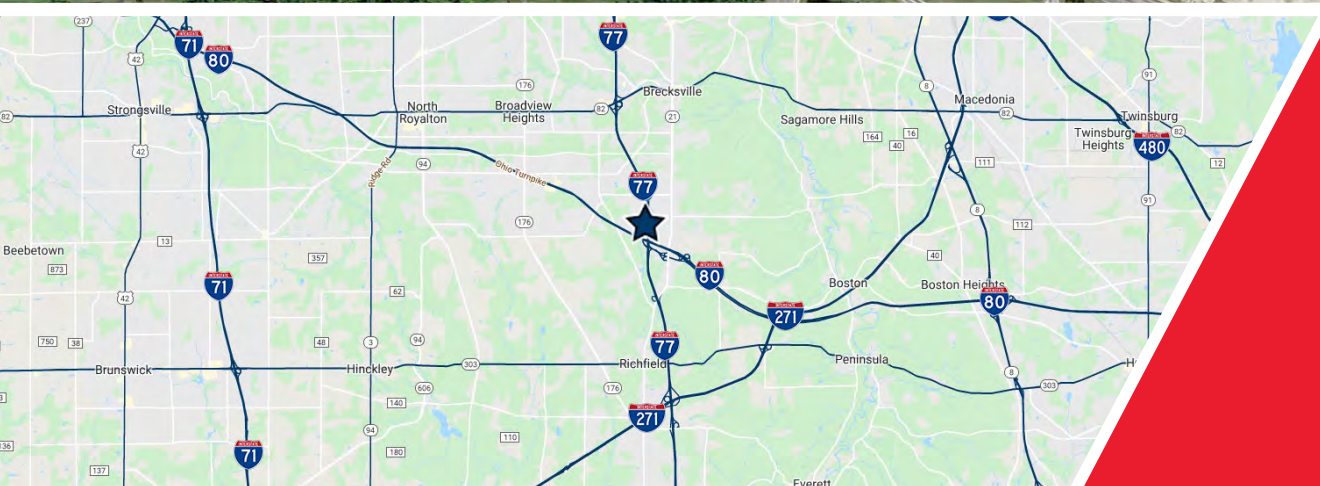

* SUITES ARE CONTIGUOUS

PROPERTY AERIAL MAP

Just minutes off
I-77 and I-80

ROBERT WETZEL

Vice President

+1 216 525 1486

rwetzel@crescorealestate.com

AUSTIN WETZEL