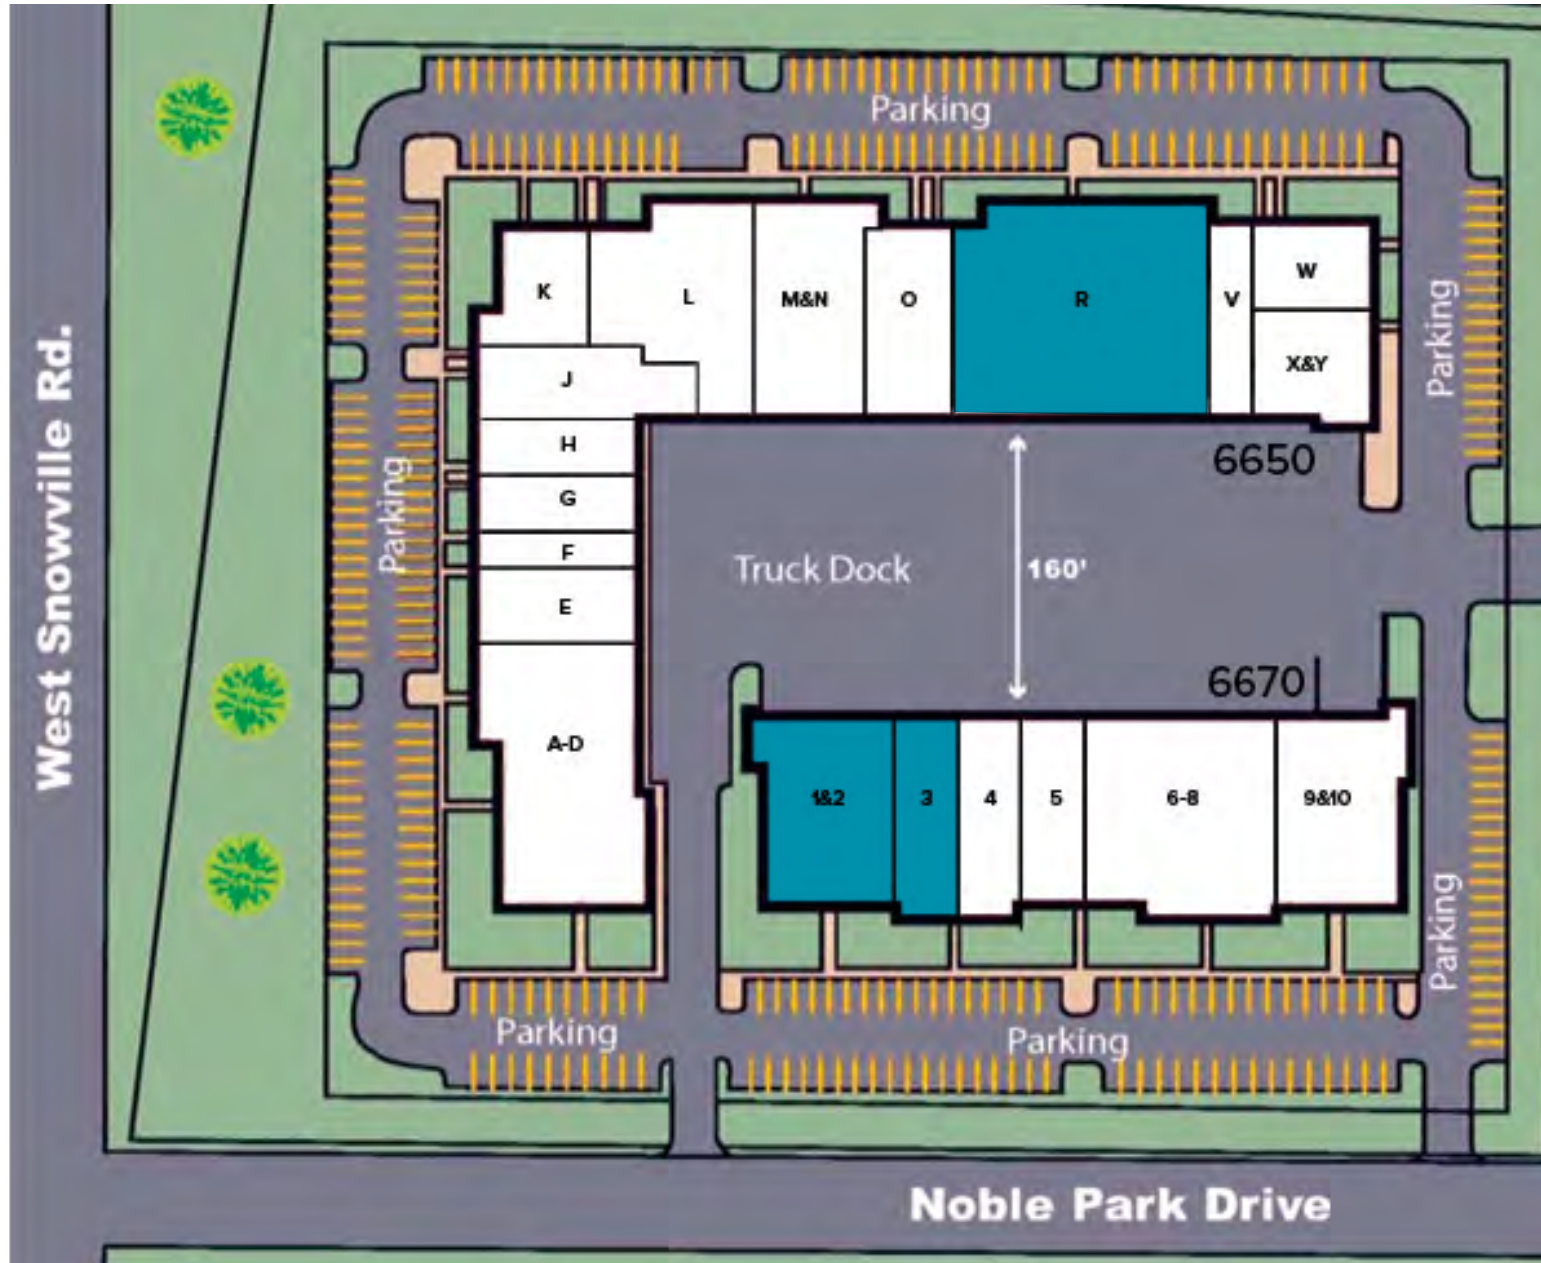

TOTAL BUILDING SIZE

10.45 acres

LOT SIZE

COMMENTS

- High image corporate park like setting / campus
- Logistically and strategically located between Akron and Cleveland
- Just minutes off I-77 and I-80 (Ohio Turnpike)
- Join national and local tenants in this professionally managed corporate park
- Traffic count at I-77 is 52,500+ vehicles per day

SITE PLAN

FLOOR PLANS 6650

SUITE R - CURRENT

16,380 SF TOTAL SPACE AVAILABLE	15,000 SF EXISTING OFFICE SPACE	1,380 SF EXISTING INDUSTRIAL SPACE
ONE (1) DOCK	-0- DRIVE-IN DOOR	14' CLEAR CEILING HEIGHT

SUITE R - PROPOSED

16,380 SF TOTAL SPACE AVAILABLE	3,892 SF OFFICE SPACE	9,445 SF INDUSTRIAL SPACE
TWO (2) DOCK	-0- DRIVE-IN DOOR	14' CLEAR CEILING HEIGHT

AVAILABILITY 6670

CURRENT AVAILABILITY

*SUITE 1&2 - AVAILABLE 1/1/26

7,775 SF TOTAL SPACE AVAILABLE	6,165 SF EXISTING OFFICE SPACE	1,610 SF EXISTING INDUSTRIAL SPACE
ONE (1) DOCK	ONE (1) DRIVE-IN DOOR	20' CLEAR CEILING HEIGHT

*SUITE 3 - AVAILABLE 12/1/25

4,125 SF TOTAL SPACE AVAILABLE	3,000 SF EXISTING OFFICE SPACE	1,125 SF EXISTING INDUSTRIAL SPACE
ONE (1) DOCK	-0- DRIVE-IN DOORS	20' CLEAR CEILING HEIGHT