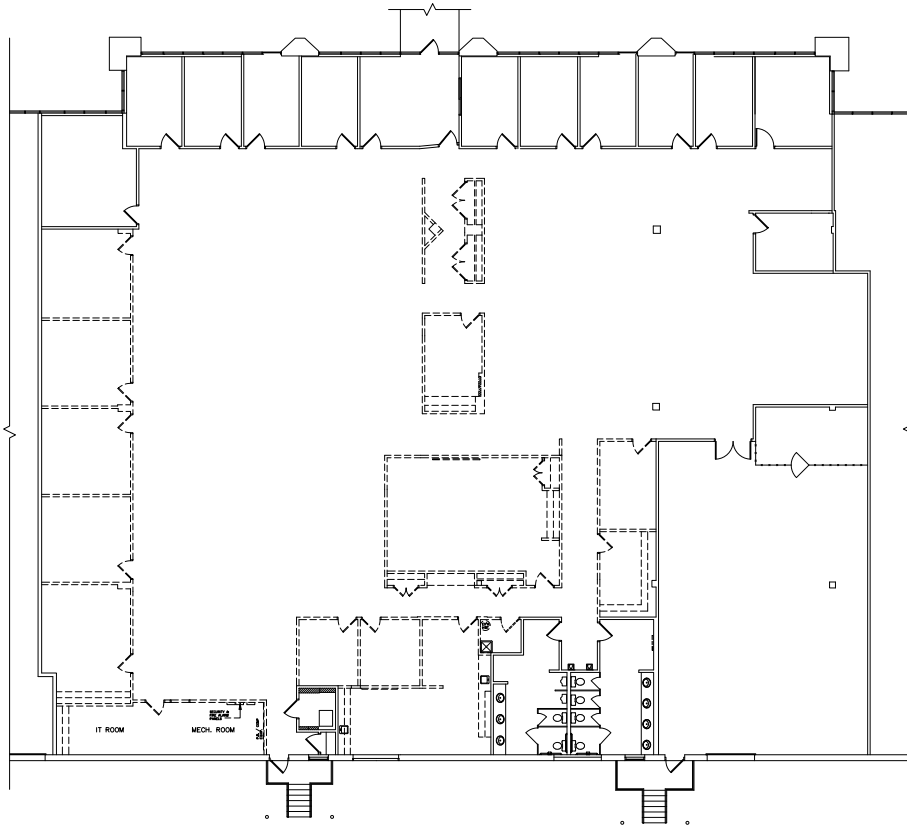

SITE PLAN

FLOOR PLANS 6650

SUITE R - CURRENT

16,380 SF TOTAL SPACE AVAILABLE	15,000 SF EXISTING OFFICE SPACE	1,380 SF EXISTING INDUSTRIAL SPACE
ONE (1) DOCK	-0- DRIVE-IN DOOR	14' CLEAR CEILING HEIGHT

SUITE R - PROPOSED

16,380 SF TOTAL SPACE AVAILABLE	3,892 SF OFFICE SPACE	9,445 SF INDUSTRIAL SPACE
TWO (2) DOCK	-0- DRIVE-IN DOOR	14' CLEAR CEILING HEIGHT

AVAILABILITY 6670

CURRENT AVAILABILITY

*SUITE 1&2 - AVAILABLE 1/1/26