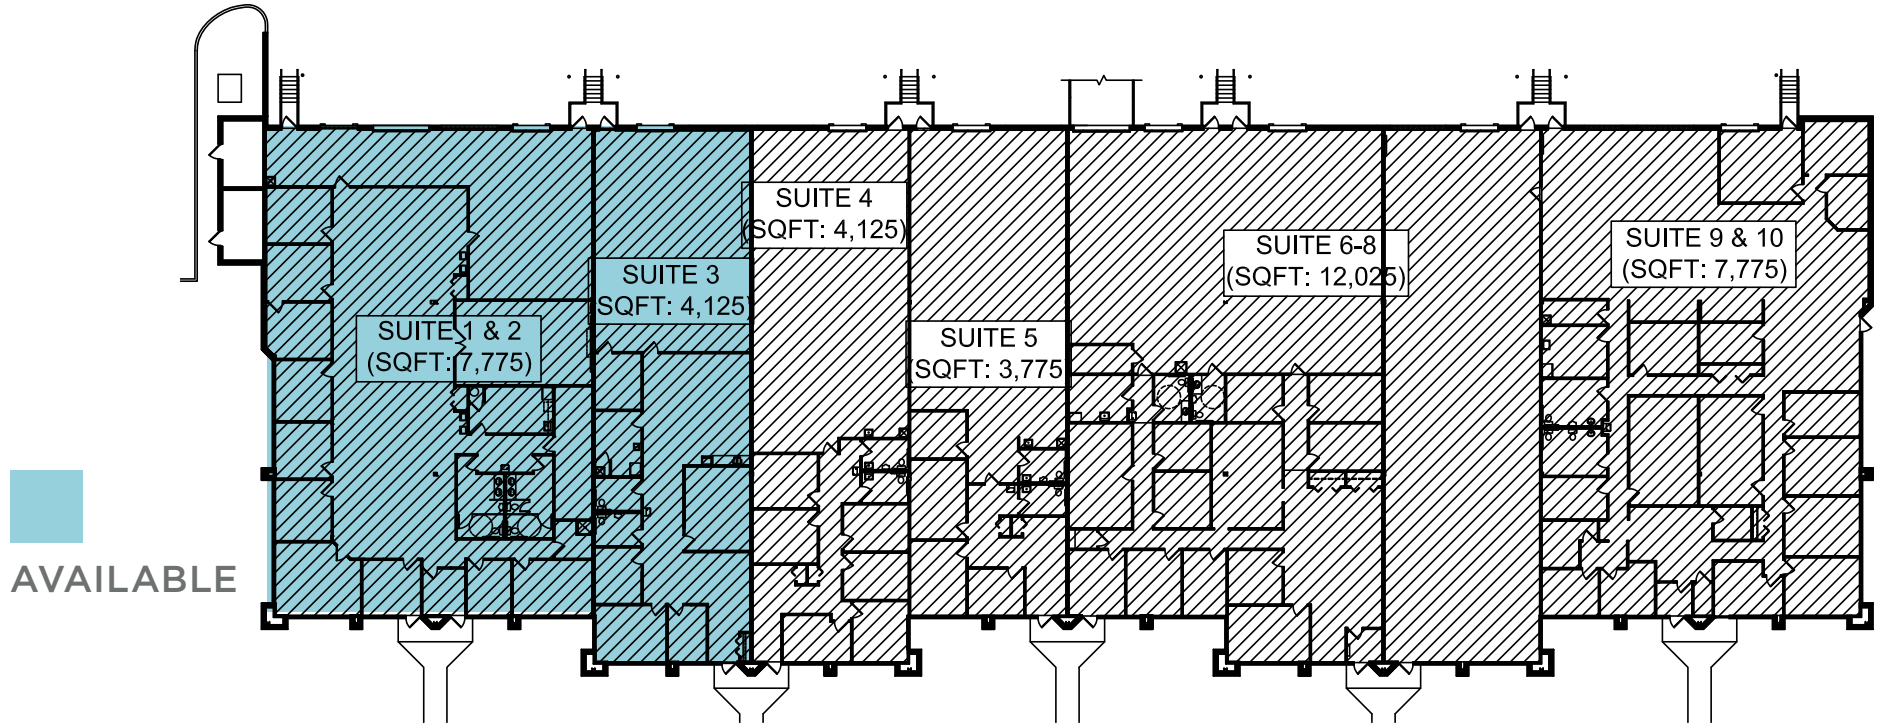

SITE PLAN

FLOOR PLANS 6650

SUITE R - CURRENT

16,380 SF TOTAL SPACE AVAILABLE	15,000 SF EXISTING OFFICE SPACE	1,380 SF EXISTING INDUSTRIAL SPACE
ONE (1) DOCK	-0- DRIVE-IN DOOR	14' CLEAR CEILING HEIGHT

SUITE R - PROPOSED

16,380 SF TOTAL SPACE AVAILABLE	3,892 SF OFFICE SPACE	9,445 SF INDUSTRIAL SPACE
TWO (2) DOCK	-0- DRIVE-IN DOOR	14' CLEAR CEILING HEIGHT

AVAILABILITY 6670

CURRENT AVAILABILITY

*SUITE 1&2 - AVAILABLE 1/1/26

7,775 SF TOTAL SPACE AVAILABLE	6,165 SF EXISTING OFFICE SPACE	1,610 SF EXISTING INDUSTRIAL SPACE
ONE (1) DOCK	ONE (1) DRIVE-IN DOOR	20' CLEAR CEILING HEIGHT

*SUITE 3 - AVAILABLE 12/1/25

4,125 SF TOTAL SPACE AVAILABLE	3,000 SF EXISTING OFFICE SPACE	1,125 SF EXISTING INDUSTRIAL SPACE
ONE (1) DOCK	-0- DRIVE-IN DOORS	20' CLEAR CEILING HEIGHT