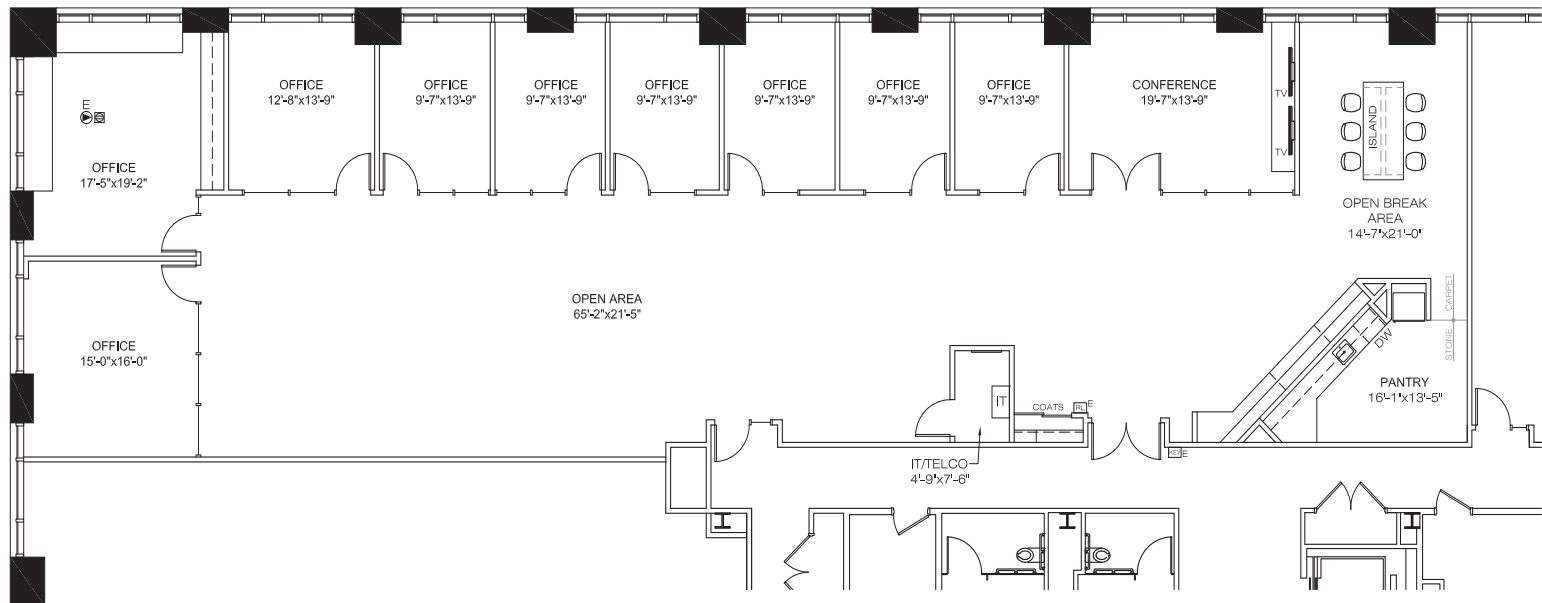

THE
CORPORATE
CENTER
OF NORTHBROOK

1101 Skokie Boulevard Suite 240 | 5,354 RSF

For more information, contact:

Doug Shehan
+1 773 458 1382
doug.shehan@jll.com

Julie Koelzer
+1 773 632 1049
julie.koelzer@jll.com