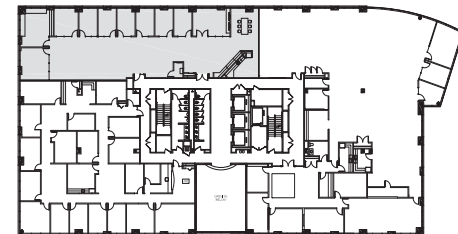

THE
CORPORATE
CENTER
OF NORTHBROOK

1101 Skokie Boulevard Suite 240 | 5,354 RSF

For more information, contact:

Doug Shehan
+1 773 458 1382
doug.shehan@jll.com

Julie Koelzer
+1 773 632 1049
julie.koelzer@jll.com