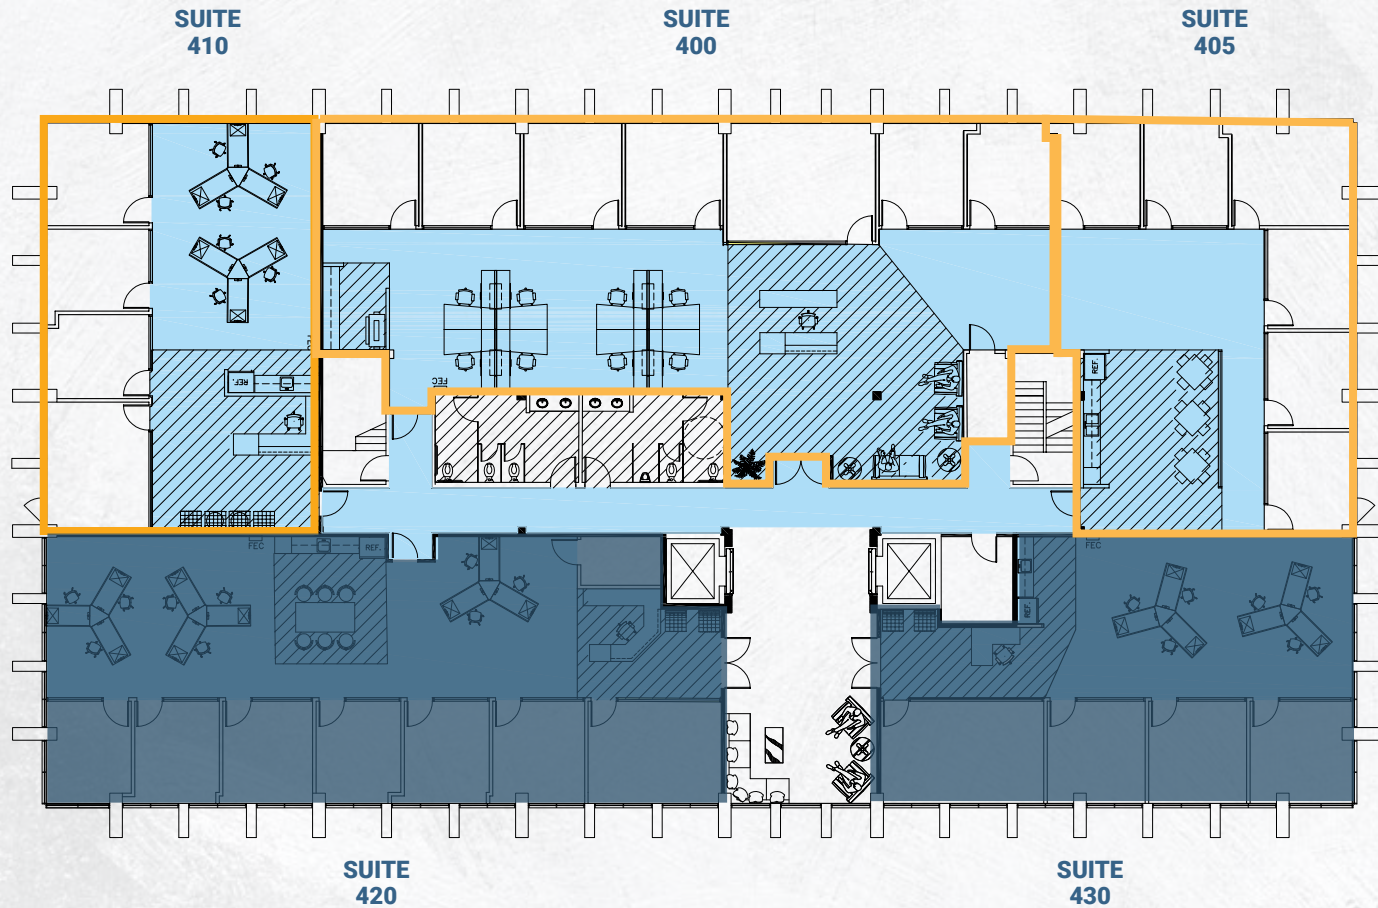

## 4th FLOOR

■ OPEN CEILING  
▨ POLISHED CONCRETE  
*\*Furniture is not included*

Suite 400	Suite 405	Suite 410
3,795 SF	1,993 SF	1,986 SF