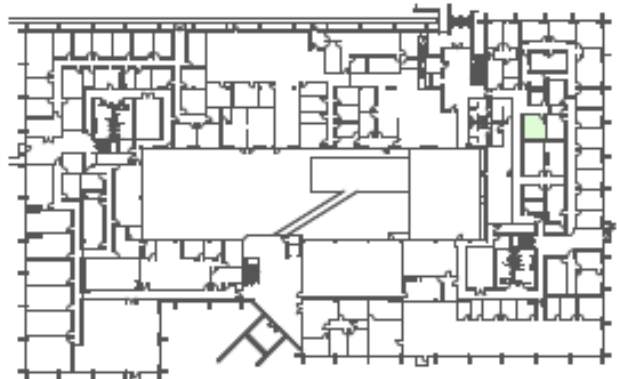

FIRST FLOOR