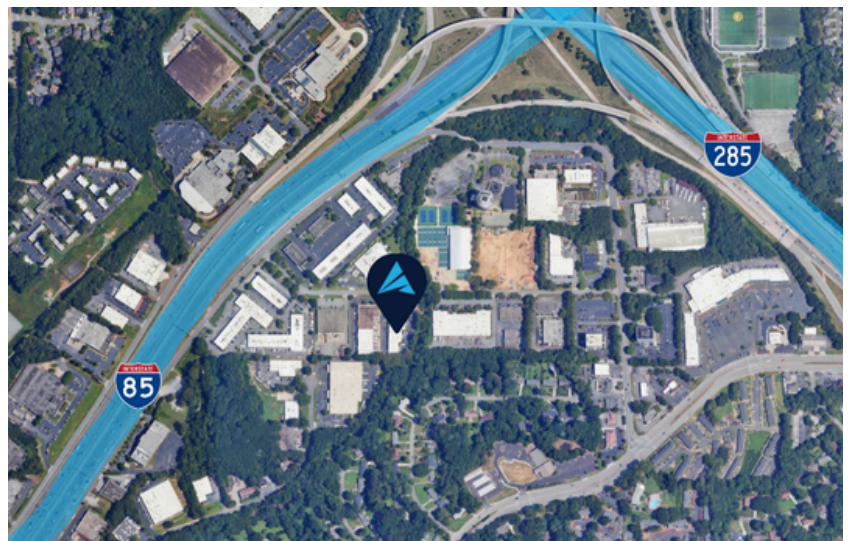

4,128 SF AVAILABLE

3097 Presidential Drive
Suite D | Atlanta, Georgia 30340

FOR LEASE

PROPERTY INFORMATION

Total Size: 4,128 SF
Office: 949 SF
Warehouse: 3,179 SF
Loading: One (1) Drive-In Door
Clear Height: 16' - 18'
Available: Immediately