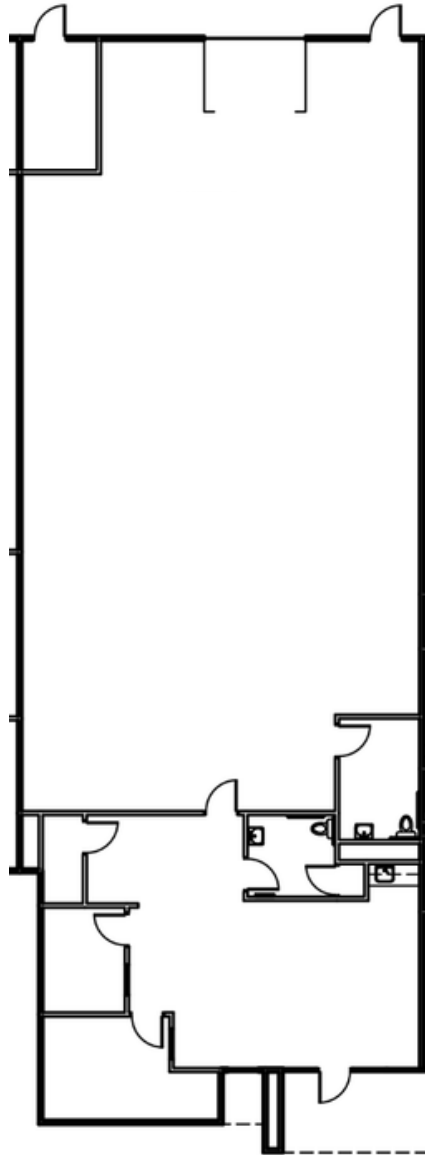

4,128 SF AVAILABLE

3097 Presidential Drive
Suite D | Atlanta, Georgia 30340

FLOOR PLAN

For more information, please contact:

TREY WEGHORST

Office: (770) 264-9420
Cell: (404) 276-9314
tweghorst@apexindustrialre.com

RECE MOORE

Office: (404) 574-6311
Cell: (770) 861-8140
rmoore@apexindustrialre.com

Although the information contained therein was provided from sources believed to be reliable, Apex Industrial makes no representation, expressed or implied, as to its accuracy and said information is subject to errors, omissions or changes.