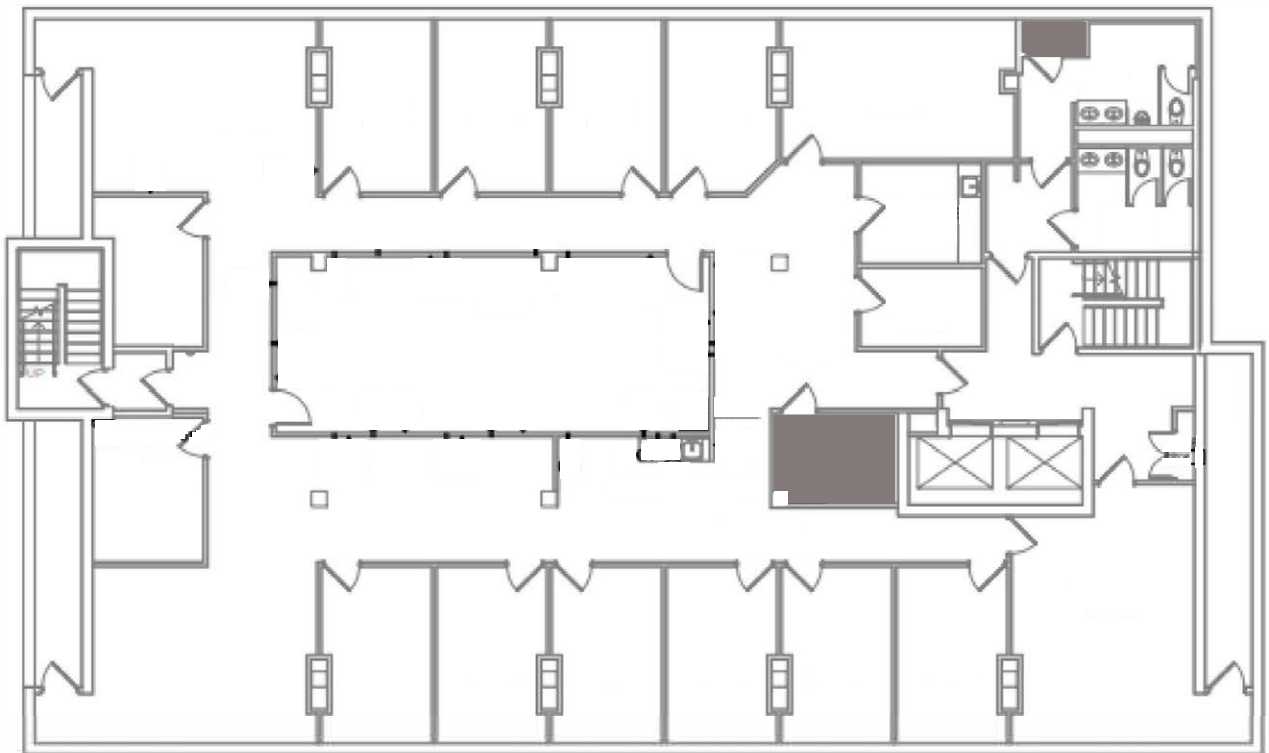

denver tower

10th floor | 6,554 sf

for more information, please contact:

CAITLIN ELLENSON

303 312 1914

caitlin.ellenson@cushwake.com