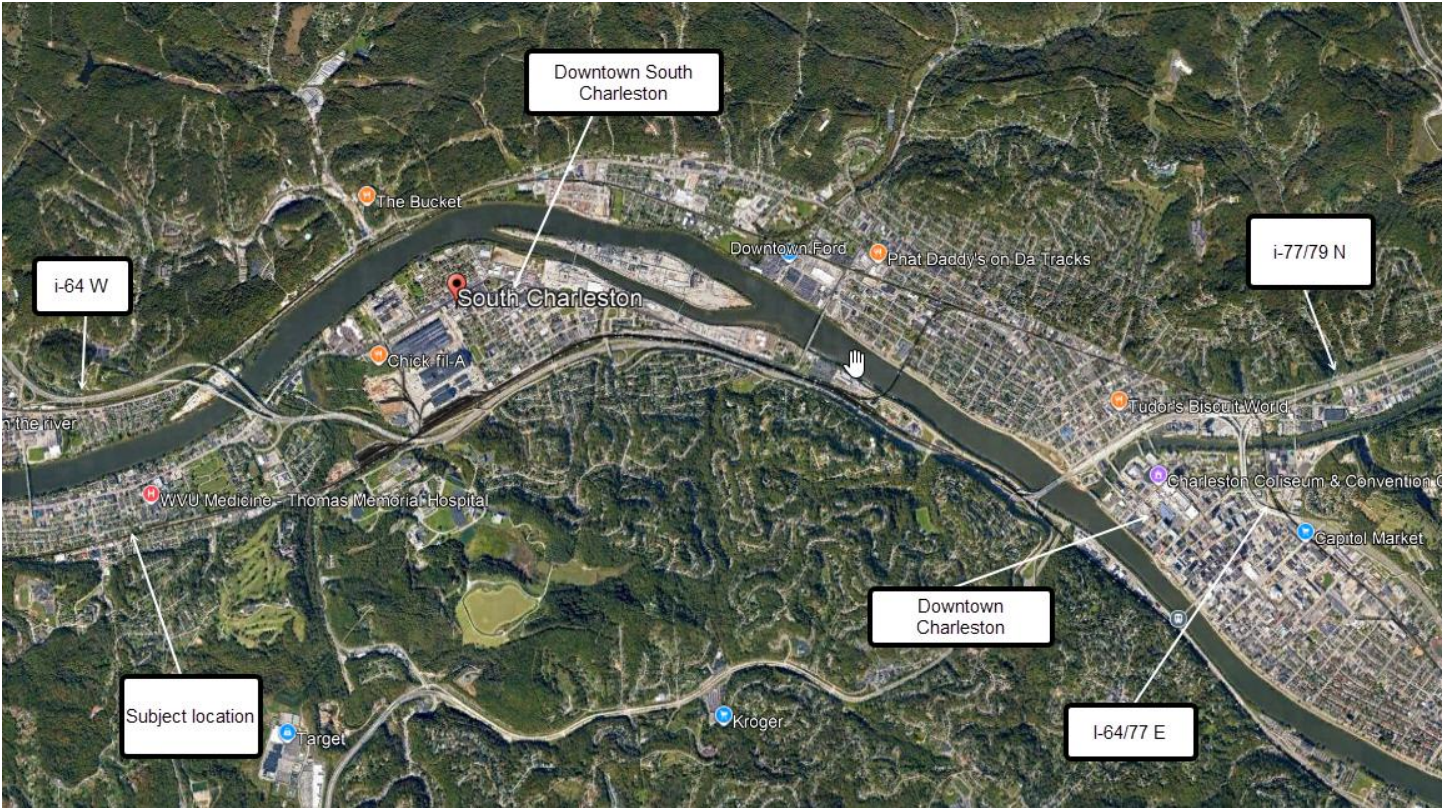

4821 McClung Street

South Charleston, WV 25309

Warehouse/Shop/Office for lease

WAREHOUSE / OFFICE
 4821 MCCLUNG STREET
 SO. CHARLESTON, WV

Offices occupied by
 Jan Care
 Ambulance

5,484 SF TOTAL