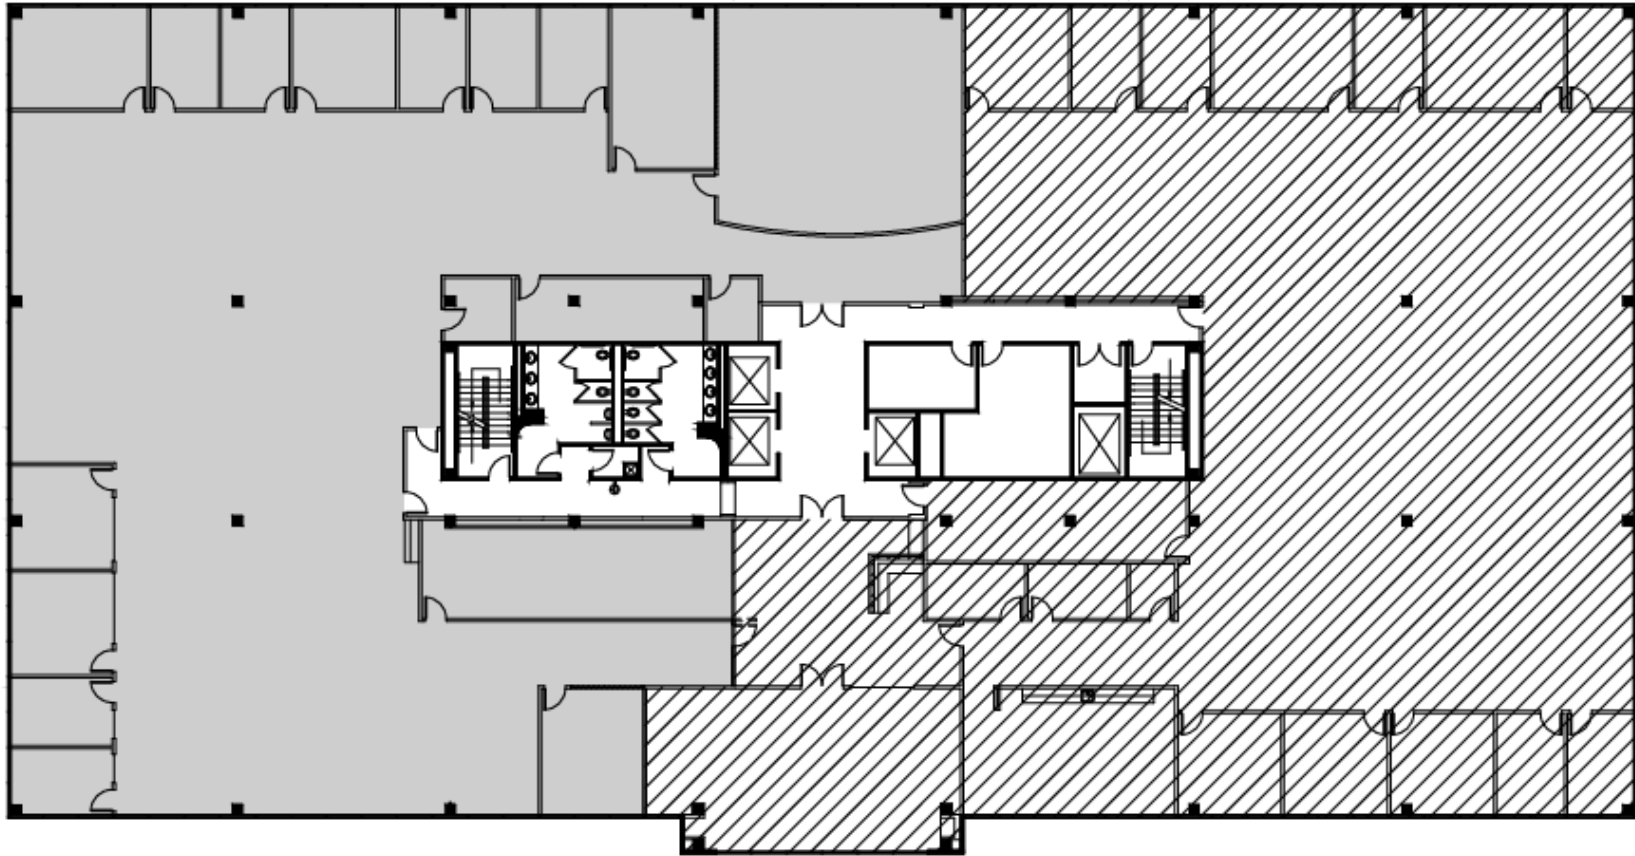

MANSELL TWO

SUITE 500

13,793 SF Demise Scenario

JB GAY

JB@normandy-partners.com

404.301.7000

JIM CASWELL

Jim@normandy-partners.com