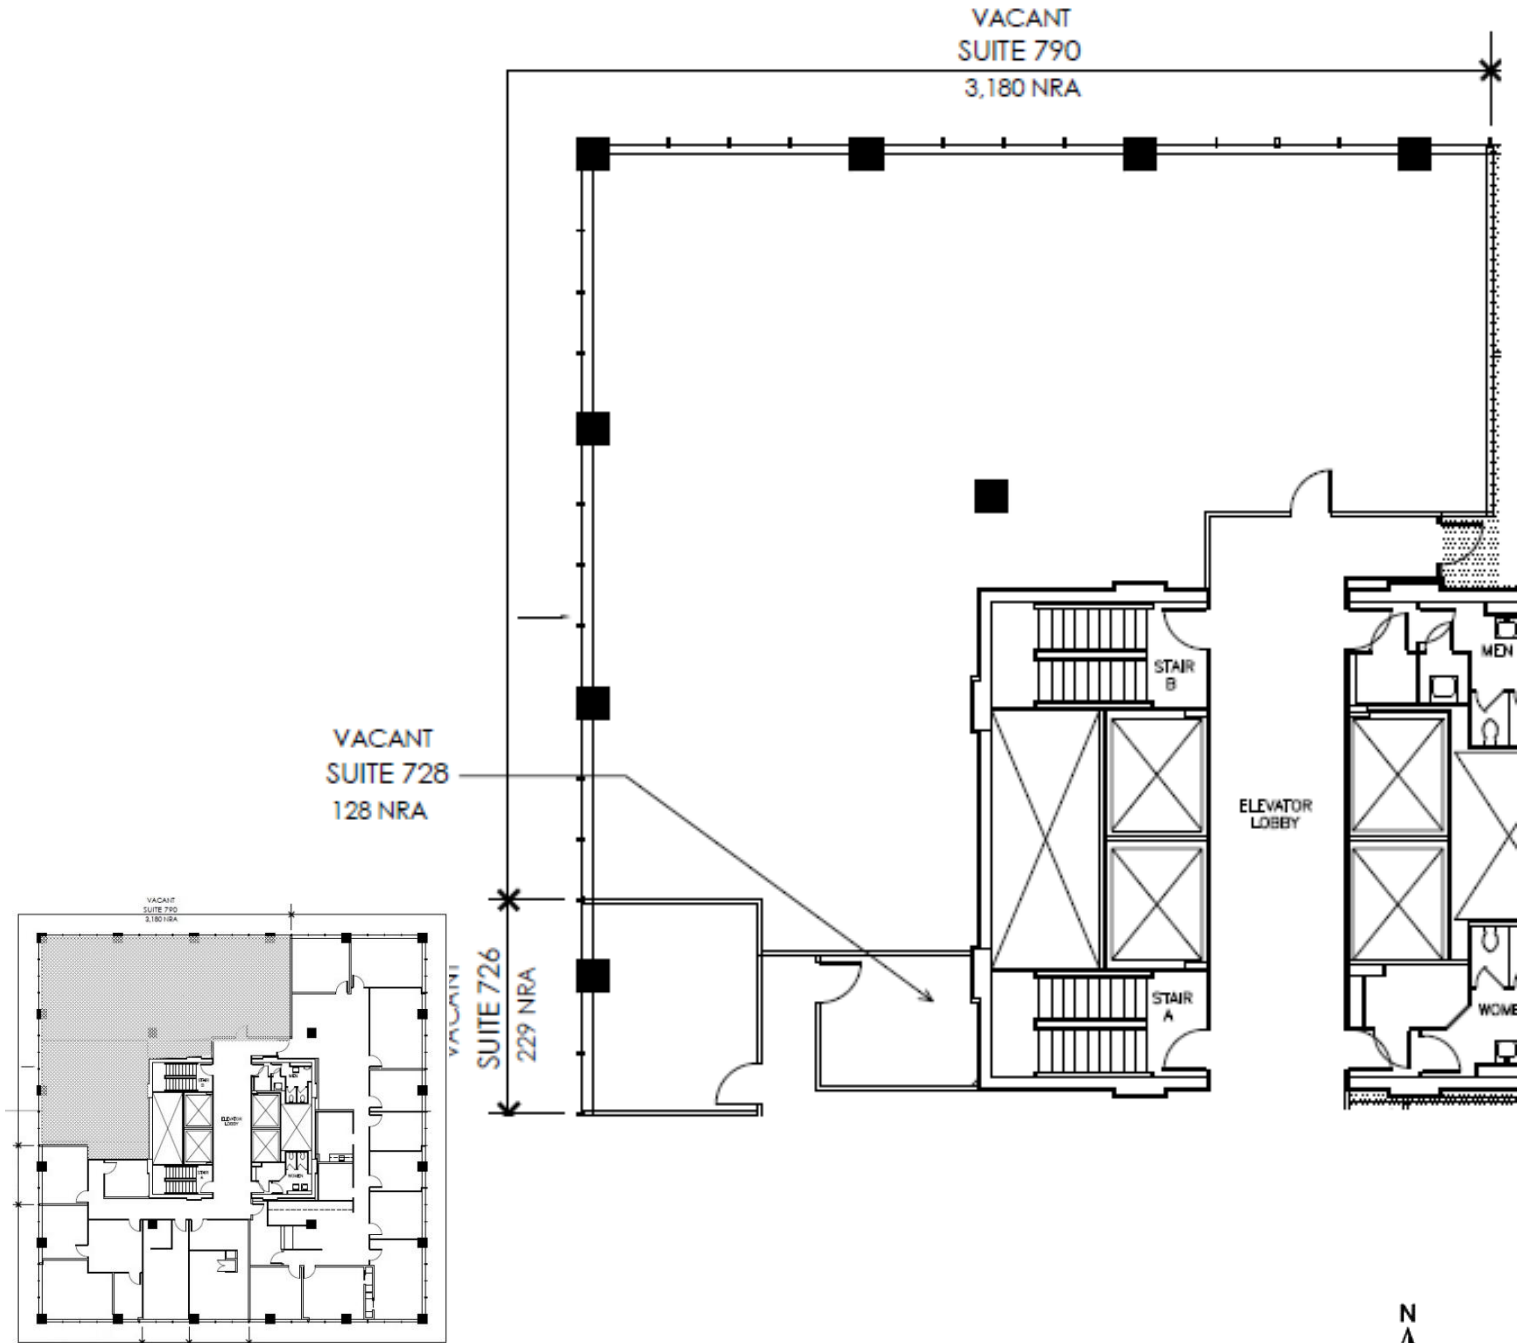

Uptown
Plaza
Corpus Christi

Suite 790+
3,550 CONTIGUOUS NRA

ALL MEASUREMENTS ARE APPROXIMATE.

UPTOWN PLAZA CORPUS CHRISTI
711 N CARANCHUA ST, SUITE 210
CORPUS CHRISTI, TX 78401
361-883-7777