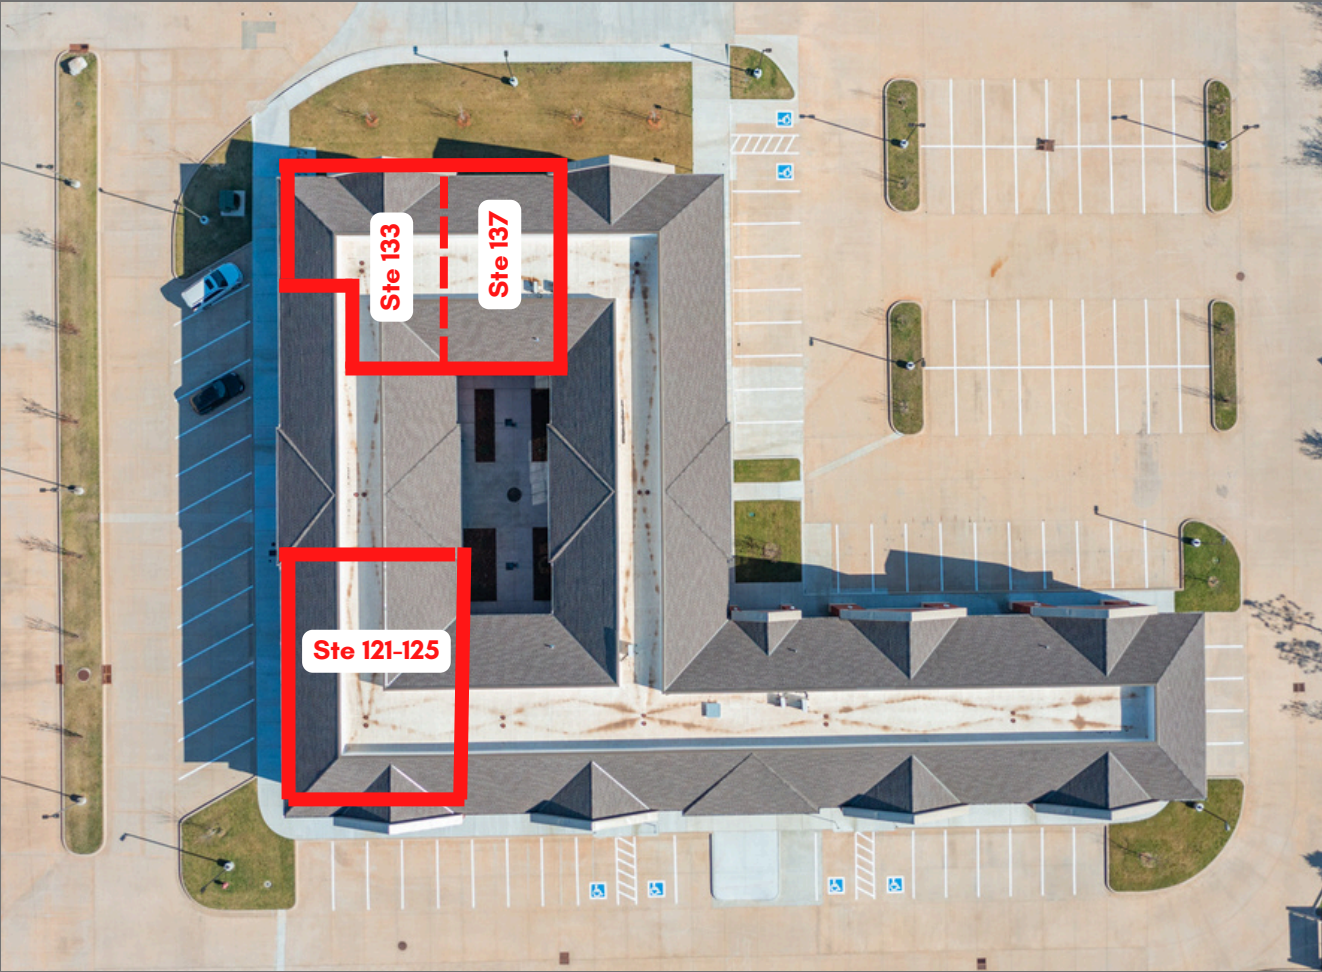

District 36 - 2751 (First Floor)

2751 36th Ave NW Norman, OK 73072

405-701-8881

Property Detail:

(Downstairs Availability)

Suite Square Footage

- Suites 121-125: 2,434
 - Suite 133: 1,163 SF*
 - Suite 137: 1,160 SF*
- * Suites may be combined to 2,323 SF

Rental rate: \$20-22/SF + CAM

District 36 - 2751 (First Floor)

2751 36th Ave NW Norman, OK 73072

405-701-8881

Property Detail:

(Downstairs Availability)

Suite Square Footage*

- Suites 121-125: 2,434
- Suite 133: 1,163*
- Suite 137: 1,160*

**Adjacent suites can be combined to 2,323 SF*

Rental rate: \$20 - \$22/SF + CAM