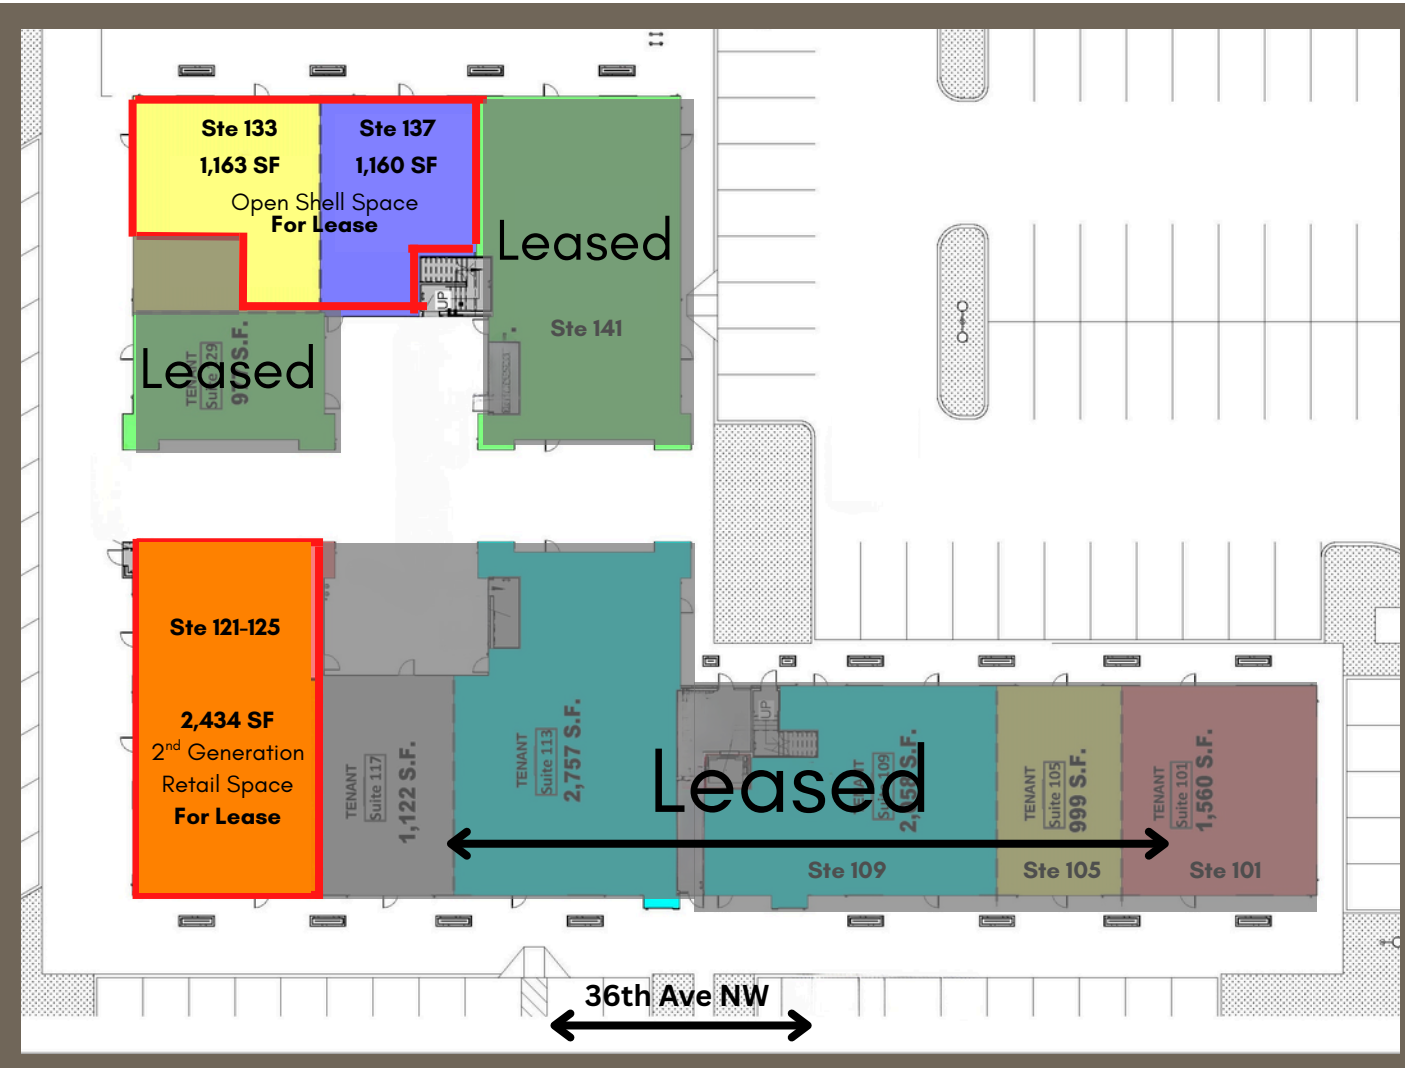

District 36 - 2751 (First Floor)

2751 36th Ave NW Norman, OK 73072

405-701-8881

Property Detail:

(Downstairs Availability)

Suite Square Footage

- Suites 121-125: 2,434
 - Suite 133: 1,163 SF*
 - Suite 137: 1,160 SF*
- * Suites may be combined to 2,323 SF

Rental rate: \$20-22/SF + CAM

District 36 - 2751 (First Floor)

2751 36th Ave NW Norman, OK 73072

405-701-8881

Property Detail:

(Downstairs Availability)

Suite Square Footage*

- Suites 121-125: 2,434
- Suite 133: 1,163*
- Suite 137: 1,160*

**Adjacent suites can be combined to 2,323 SF*

Rental rate: \$20 - \$22/SF + CAM