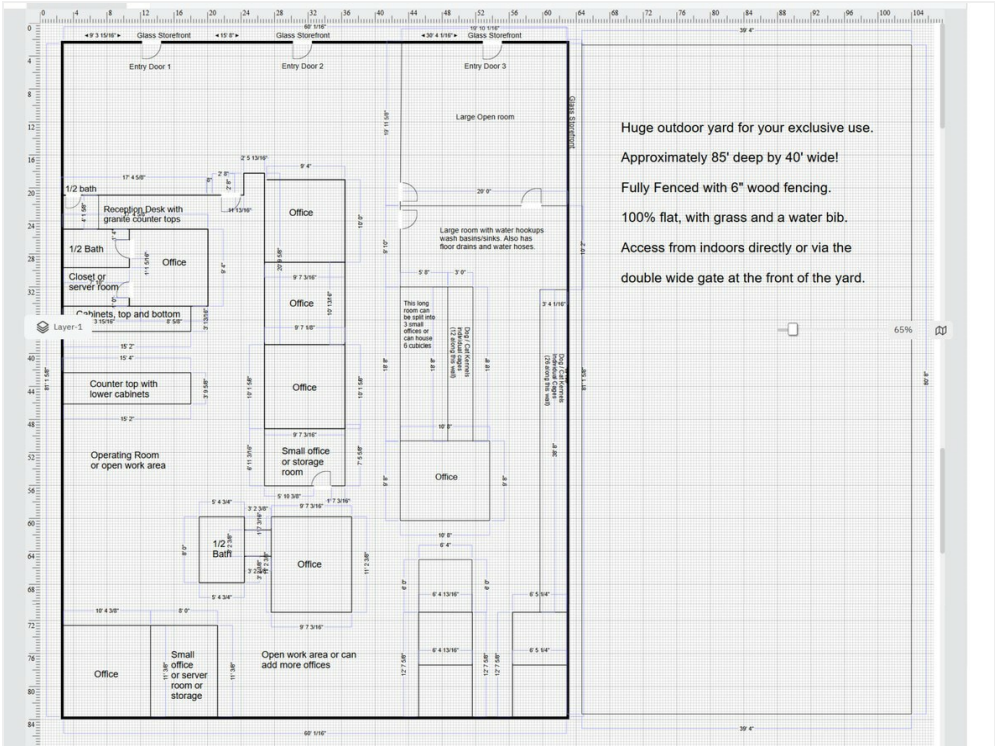

1675 Peachtree Pky

1675 Peachtree Pky, Cumming, GA 30041

Location

1675 Peachtree Pky

1675 Peachtree Pky, Cumming, GA 30041

Property Photos

1675 Peachtree Pky

Floor Plan 1675 PP JPEG for Loopnet