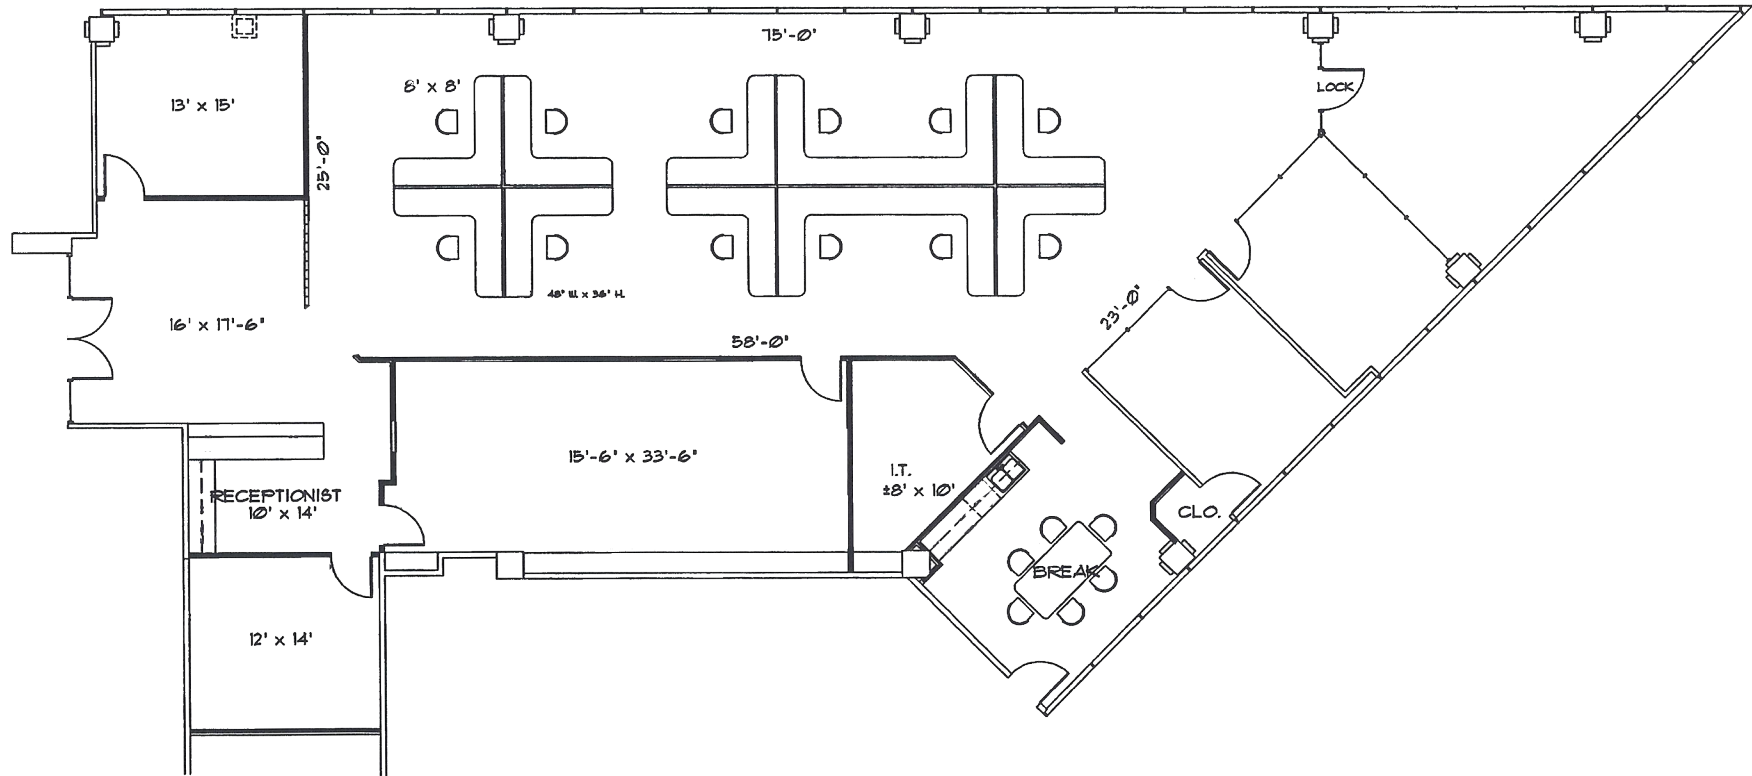

FOR LEASE | OFFICE | 2550 GRAY FALLS DRIVE

 SUITE 128  
5,210 Square Feet

MATT EASTERLING  
713.325.4112  
measterling@landparkco.com

ALEX HOUSTON  
832.657.1741  
ahouston@landparkco.com