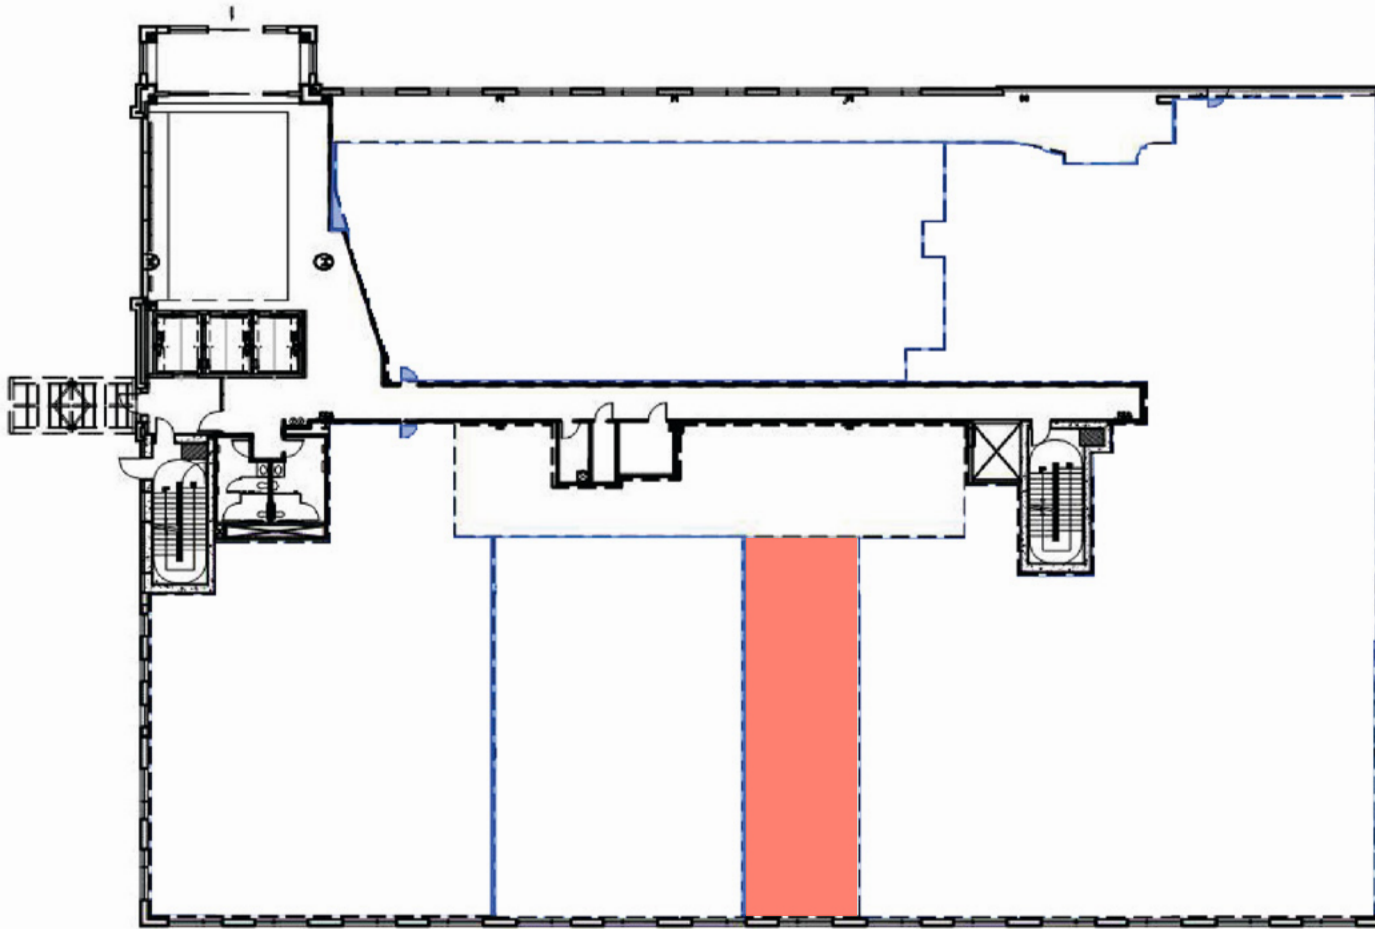

Suite 110 | 1,378 RSF

Shell space capable of being built out to tenant's specifications

Ryan Lewis
561 354 4822
rlewis@welltower.com