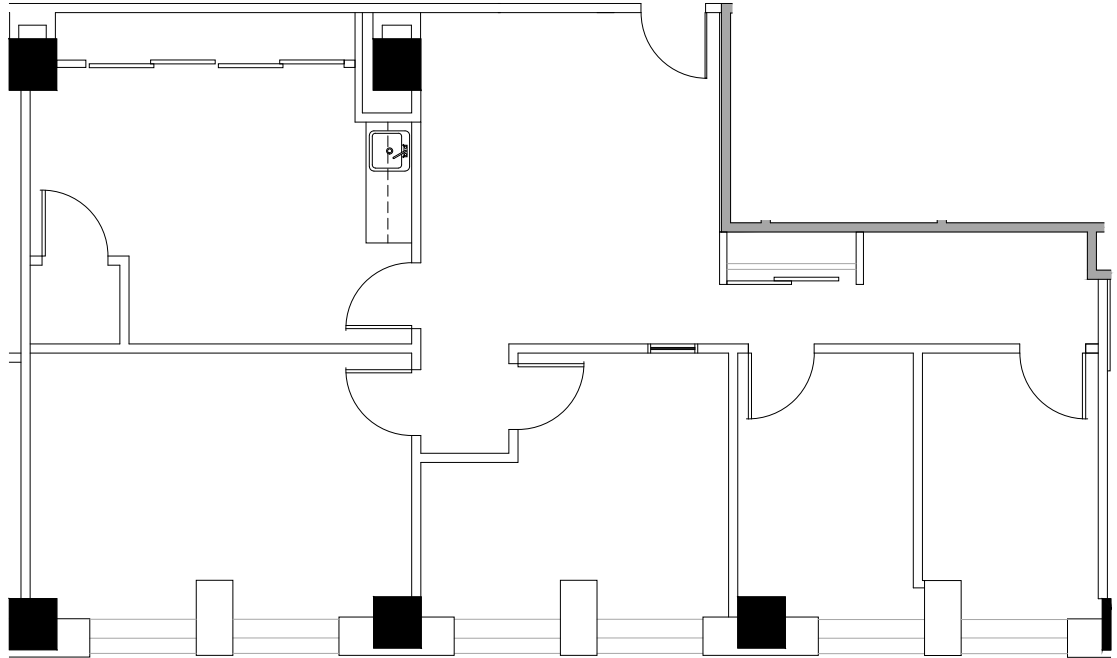

# SUITE 1330

1,568 RSF

AVAILABLE IMMEDIATELY

 Transwestern

*Eric Myers*

*John Nelson*

*Charlotte Evans*

312.881.7000