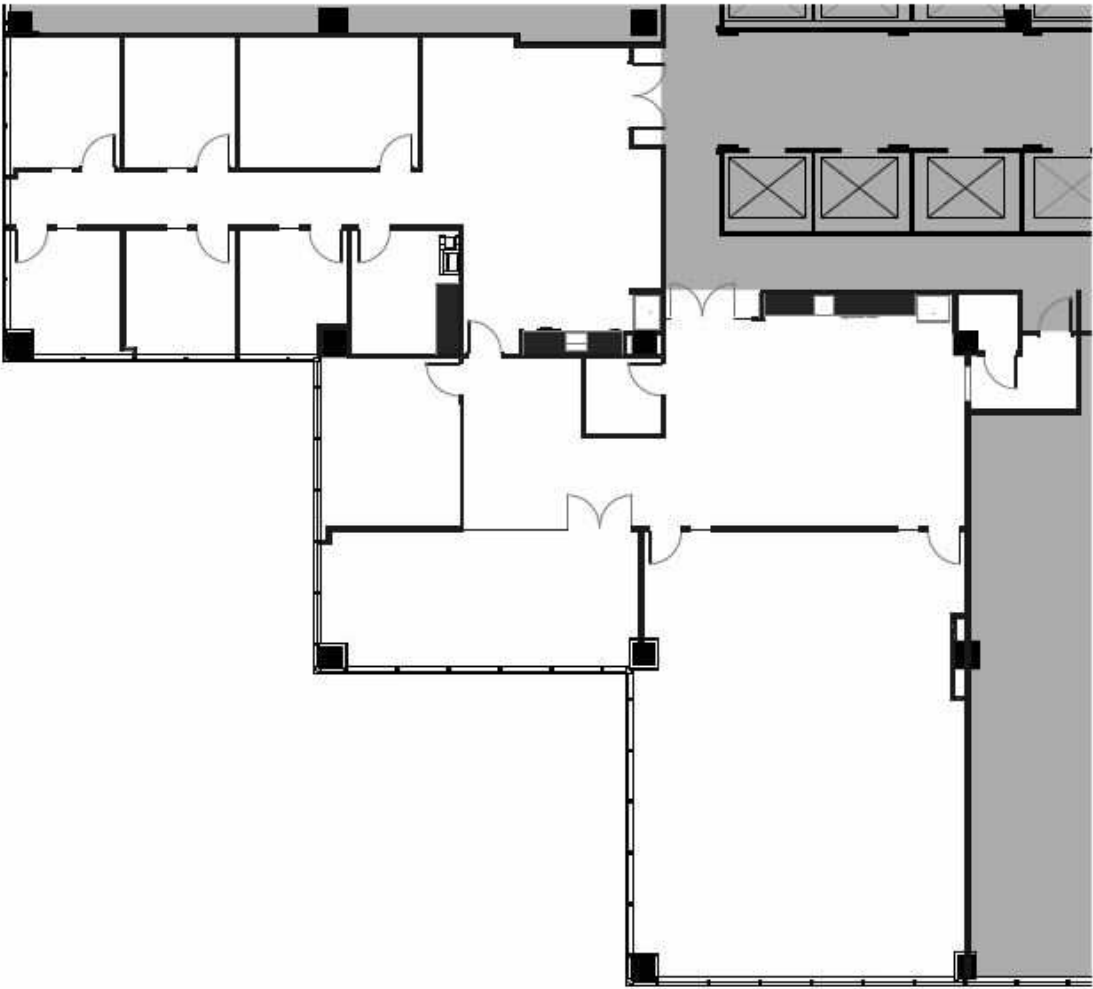

KEY PLAN

Alex Port 404.924.2816 aport@lpc.com	Maia Perri 678.836.5773 mperry@lpc.com	Hunter Henritze 404.924.2819 hhenritze@lpc.com
---	---	---

Lincoln