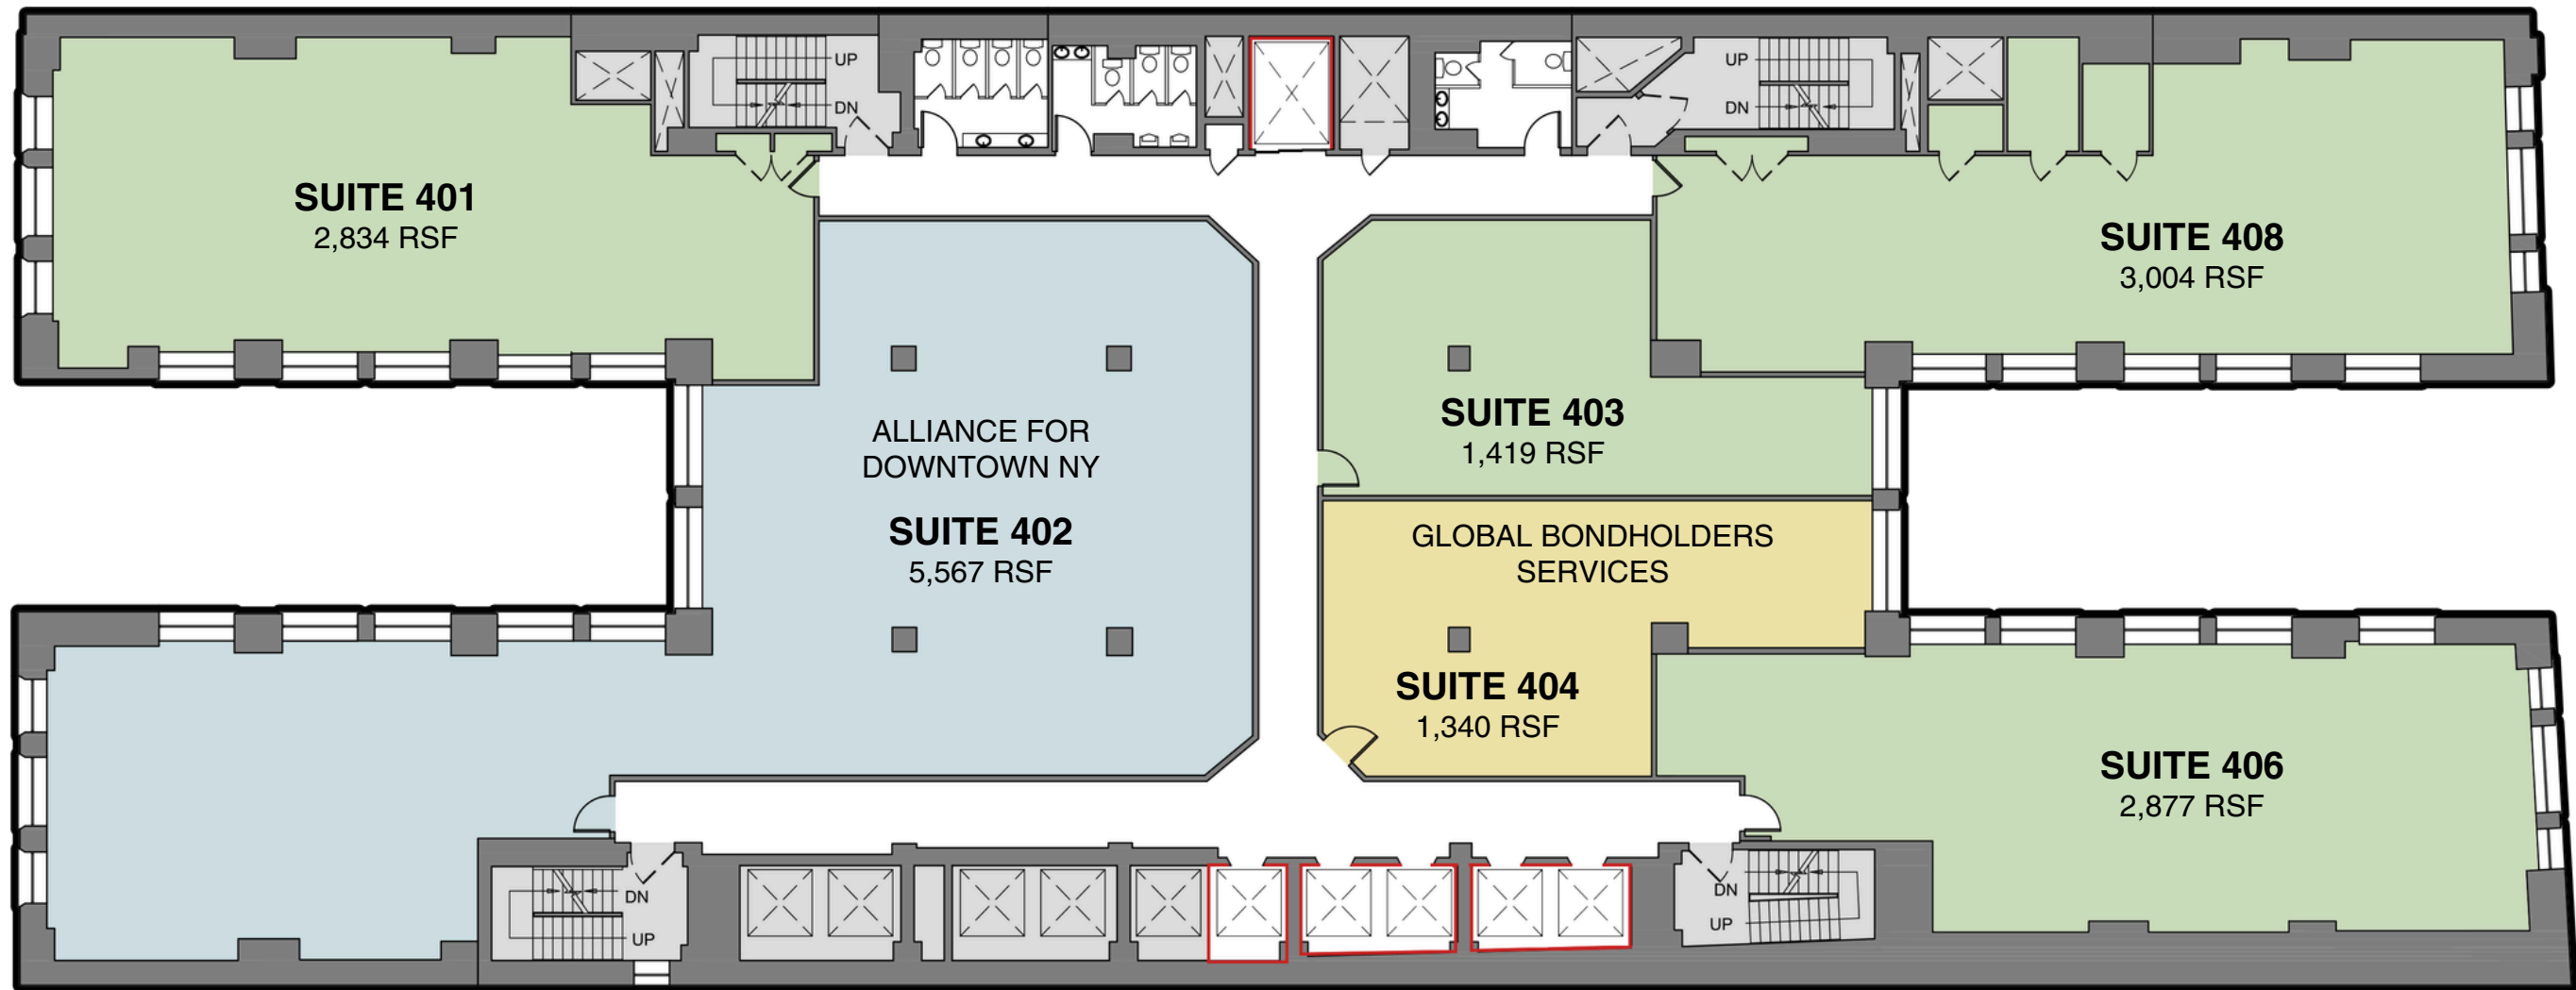

BROADWAY

TRINITY PLACE

-  SUITE 402 (5,567 RSF)
 -  SUITE 404 (1,419 RSF)
 -  VACANT (10,055 RSF)
- TOTAL RSF: 17,041 RSF**

65 BROADWAY

NEW YORK

4TH FLOOR